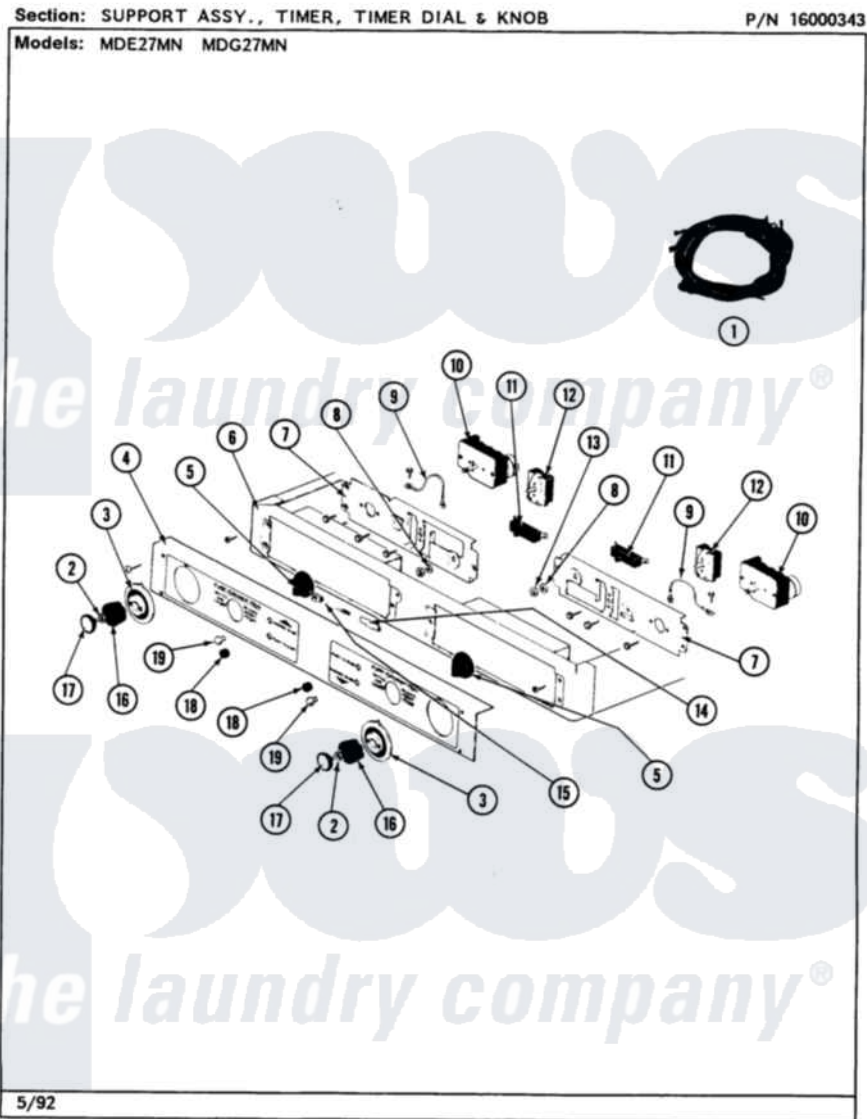

**Maytag MDG27MNAAW 03 - SUPPORT ASSY., TIMER, TIMER DIAL & KNOB**

12

Maytag Commercial Maytag MDG27MNAAW Dryer Parts Parts Diagram 03 - SUPPORT ASSY., TIMER, TIMER DIAL & KNOB

[Click on the part number to view part](#)

Item	Original Part Number	Replaced By	Status	Part Description
001	<a href="#">308366</a>			(UPPER)
"	<a href="#">308370</a>			(LOWER)
"	<a href="#">308515</a>			(LOWER)
"	NLA		Not Available	HARNESS, MAIN (UPPER)
"	<a href="#">Y307387</a>			Wire Harness
002	<a href="#">312273</a>			Nut, Control Knob
003	314725	<a href="#">33001500</a>		Dial, Timer Indicator
004	314664	<a href="#">212277</a>		Screw, No.8 X 1/2 Inch
"	NLA		Not Available	CONTROL PANEL
005	<a href="#">205663</a>			Knob For Selector Switch
006	NLA		Not Available	SUPPORT ASSY. (WHITE)
"	Y310632	<a href="#">1163839</a>		Screw
007	910186	<a href="#">99002757</a>		Screw
"	NLA		Not Available	MTG. BRACKET
008	<a href="#">312751</a>			Lockwasher, Start Switch

009	<a href="#">205810</a>		Wire, Ground
"	211168	<a href="#">W10139210</a>	Screw, 8-18 X 5/16
"	<a href="#">211252</a>		Screw, Ground Wire
010	<a href="#">Y307296</a>		Timer RPR
"	<a href="#">Y313588</a>	<a href="#">488234</a>	Screw 8-32 X 1/4
011	306940	<a href="#">W10149462</a>	Switch, Push-To-Start
012	<a href="#">307253</a>		Switch, Cycle Selector
"	<a href="#">Y313588</a>	<a href="#">488234</a>	Screw 8-32 X 1/4
013	Y312706	<a href="#">422617</a>	Nut
014	Y201110	Not Available	CONNECTOR, WIRE (INDIC. LIGHT)
015	204075	Not Available	PILOT LAMP (DG MODELS ONLY)
016	<a href="#">314724</a>		Knob For Timer
017	314723	<a href="#">W10133501</a>	Cap, Knob
018	<a href="#">Y312702</a>		Knurled Nut, Start Switch
019	<a href="#">215564</a>		Lens, Indicator Light