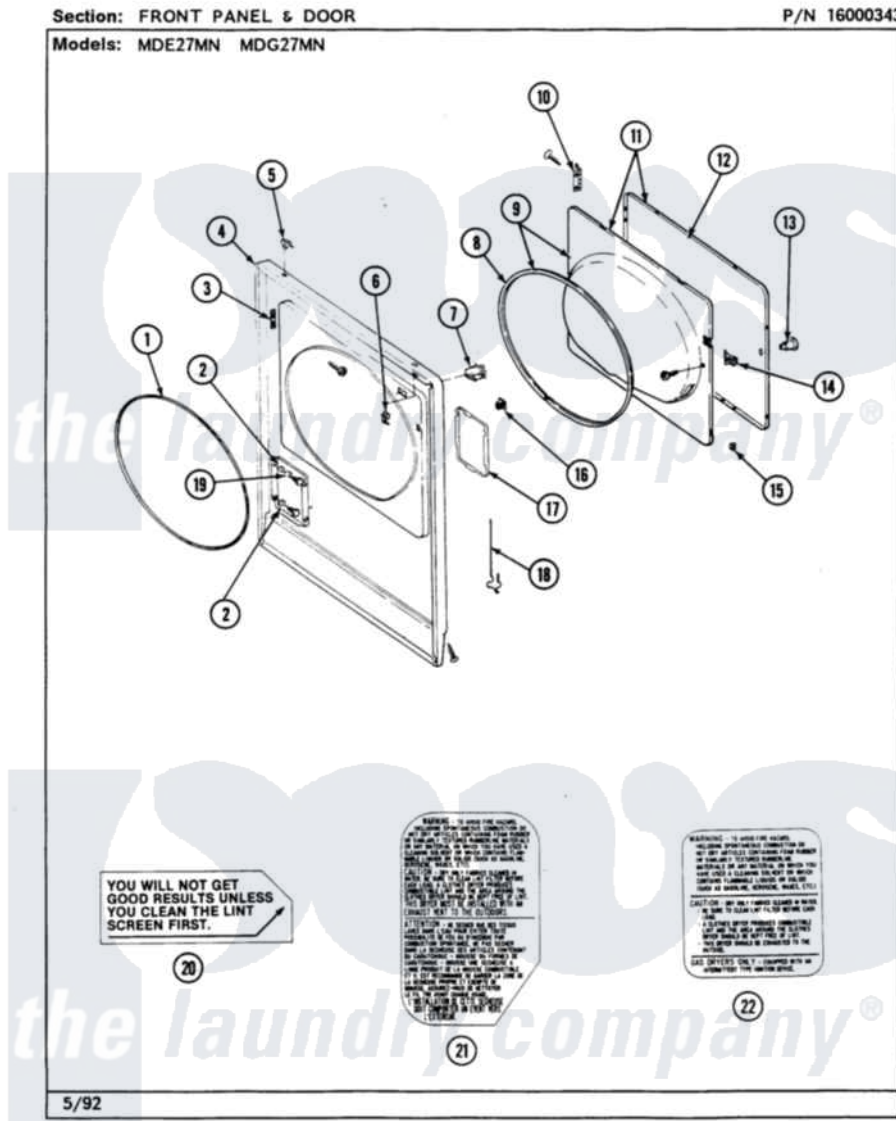

Maytag MDG27MNAAW 04 - FRONT PANEL & DOOR

Maytag [Commercial Maytag MDG27MNAAW Dryer Parts](#) Parts Diagram 04 - FRONT PANEL & DOOR
 Click on the part number to view part

Item	Original Part Number	Replaced By	Status	Part Description
001	314937			Seal, Front Panel
002	NLA		Not Available	BUSHING
003	Y313907			Fastener, Twin
004	212949	22001866		Screw, Relay
"	NLA		Not Available	FRONT PANEL-WHITE
005	212982	22001650		Fastener, Spring
006	Y310376			Clip, Door Switch Harness
007	Y305753	W10169313		Switch-Door
008	314935	33001192		Seal, Door
009	Y308070		Not Available	INNER DOOR W/GASKET
010	307099	33001230		Hinge, Door
"	Y314062			Screw, Door Hinge And Panel
011	308062			Door Assembly Complete W/O Hinges
012	NLA		Not Available	DOOR PANEL, OUTER HALF (WHITE)
013	NLA		Not Available	KNOB & SCREW

014	314936	33001305	Strike, Door
"	314944	33001305	Strike, Door
015	Y313910		Clip, Door Liner To Outer Panel
016	306436		Door Latch Kit--W
017	NLA	Not Available	ACCESS DOOR (WHITE)
018	Y314025		Latch For Access Door
019	312369		Sleeve, Access Panel Stud Part Not Used
020	Y313340		LABEL, LINT SCREEN INSTRUCTION
021	314941	Not Available	LABEL, INSTRUCTION
022	NLA	Not Available	INSTRUCTION LABEL