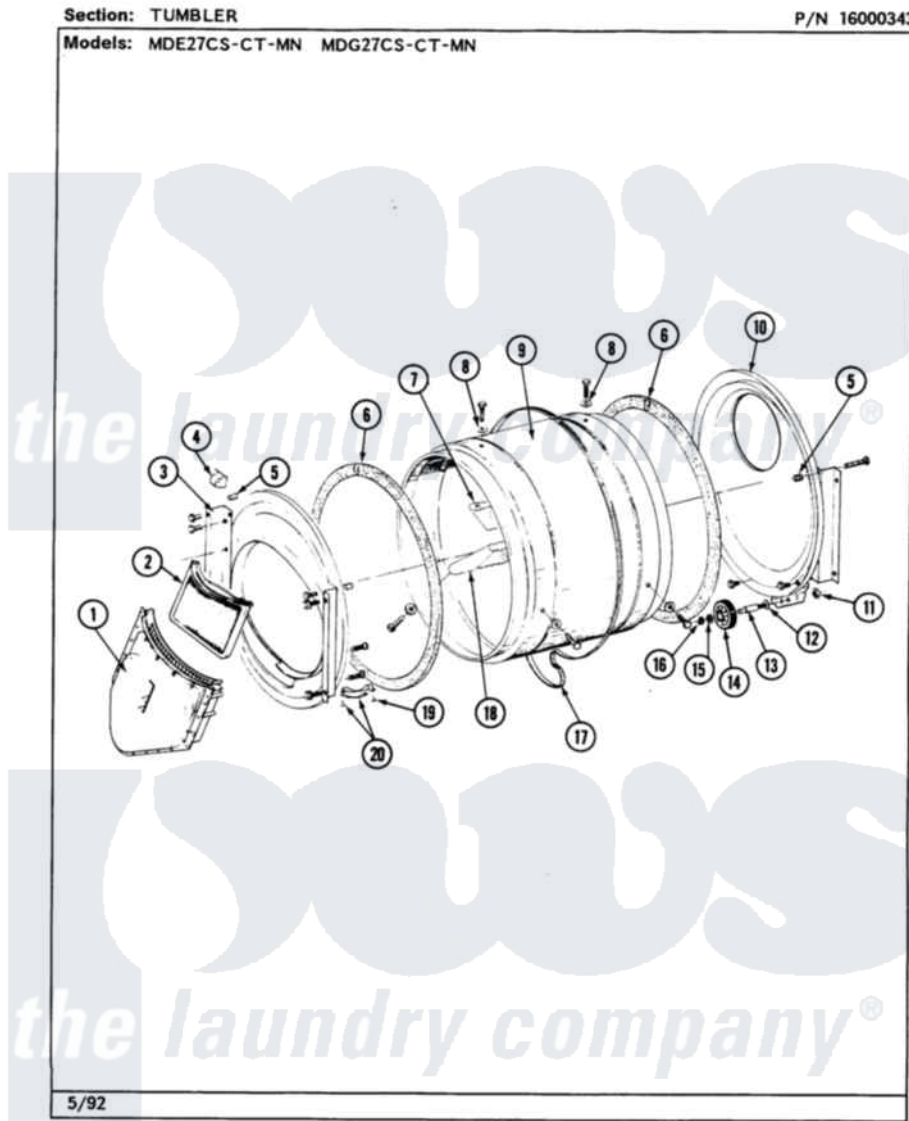

Maytag MDG27MNAAW 05 - TUMBLER

30

Maytag [Commercial Maytag MDG27MNAAW Dryer Parts](#) Parts Diagram 05 - TUMBLER
 Click on the part number to view part

Item	Original Part Number	Replaced By	Status	Part Description
001	Y307112	33001016		Outlet Duct Assembly
"	Y314110	33002917		Screw, No.10-16
002	307108	33002970		Lint Filte
003	307109	33001179		Front, Tumbler
"	Y313561			Screw---NA
"	NLA		Not Available	SCREW
"	Y310632	1163839		Screw
004	Y310376			Clip, Door Switch Harness
005	NLA		Not Available	THREAD COVER
006	314820			Seal, Tumbler
007	314803	33001012		Baffle
"	Y310759			Screw, Tumbler Baffles
008	314158			Washer, Baffle To Tumbler
009	306663		Not Available	TUMBLER W/BAFFLES
"	314802		Not Available	TUMBLER W/OUT BAFFLES
010	211294	90767		Screw, 8A X 3/8 HeX Washer Head Tapping

"	Y307114	33001178	Back, Tumbler
"	Y308544	33001178	Back, Tumbler
011	312538	33001443	Nut, Hex
012	Y313347	312535	Washer, Vault Mounting Brk.
013	Y312948	6-3129480	Shaft- Tumbler
014	Y303373	12001541	Drum Roller/Washer Assembly--W
015	312535		Washer, Vault Mounting Brk.
016	410233	9703438	Ring-Retrn
017	Y312959		Poly "V" Belt For Tumbler
018	314804	33001004	Baffle, Tall
"	Y310759		Screw, Tumbler Baffles
019	210720		Rivet, Bearing To Tumbler Fmt
020	306508		Tumbler Bearing Kit ---W