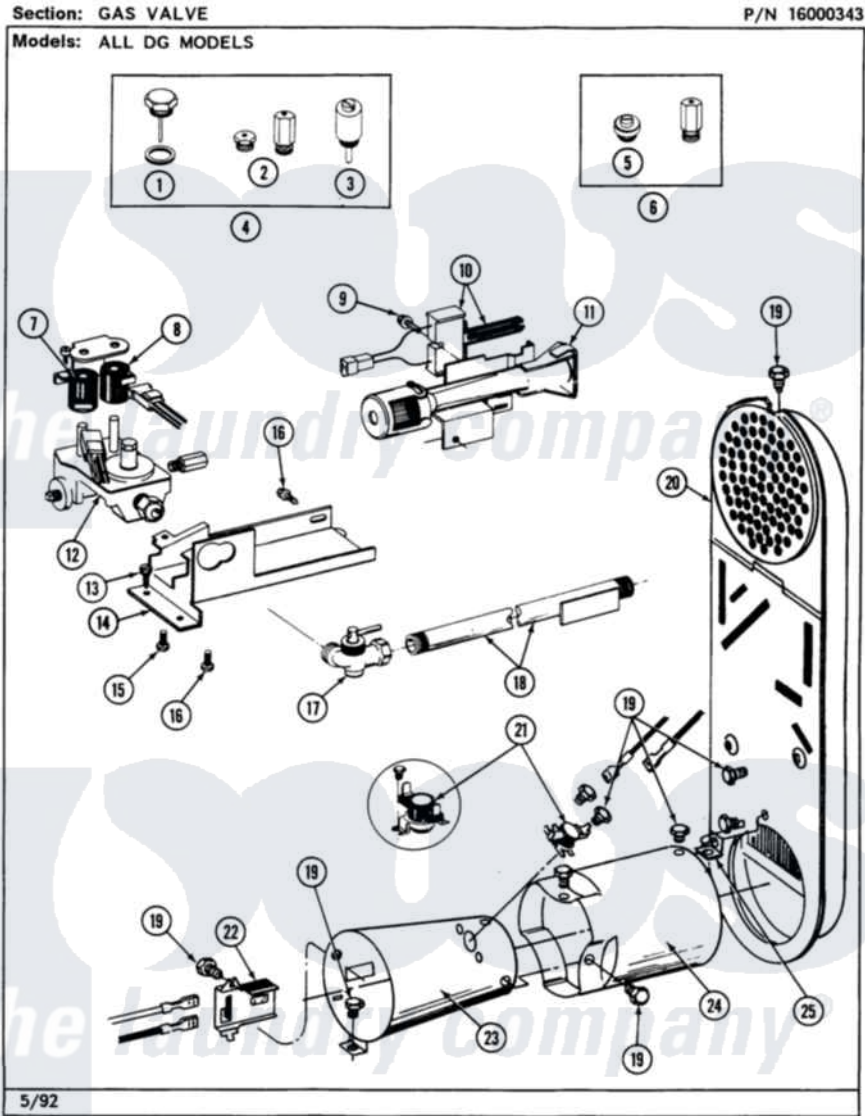

Maytag MDG27MNAAW 06 - GAS VALVE

Maytag [Commercial Maytag MDG27MNAAW Dryer Parts](#) Parts Diagram 06 - GAS VALVE
 Click on the part number to view part

Item	Original Part Number	Replaced By	Status	Part Description
001	NLA		Not Available	SCREW ASSY. (BLUE BLOCK OPEN)
002	NLA		Not Available	BURNER ORIFICE KIT, MAIN (LPG)
003	306184		Not Available	PLUG, BLOCKING (LPG REGULATOR)
004	Y306195	MAL9000AXX		LP Gas Con
"	Y308378	W10402145		LP Gas Con
005	314602	694424		Leak, Limiter
006	306204	33002924		Gas Conv K
"	Y308377		Not Available	CONVERSION KIT (LP TO NATURAL)
007	306106			Coil, Holding And Booster--W
008	306105	694540		Coil, 60 Hz
009	304971			Screw Note: Screw, Igniter
010	304970	4391996		Ignitor
011	304974	33002793		Burner Assembly
"	Y308457	33002793		Burner Assembly

012	306176		Valve, Gas
"	308345		Valve, Gas
013	Y313561		Screw---NA
014	314566		Gas Control Bracket
015	314082	90767	Screw, 8A X 3/8 HeX Washer Head Tapping
016	Y310632	1163839	Screw
017	Y303349		Angle Shut-Off, Gas Valve
018	Y303383	33001735	Pipe And Bracket Assembly Series 18 Not Needed Use Vavle
019	211294	90767	Screw, 8A X 3/8 HeX Washer Head Tapping
020	307119		Duct, Inlet Assembly
"	Y308504	Not Available	INLET DUCT ASSEMBLY
021	305169		Thermostat, Hi-Limit Gas
022	Y303377	338906	Radiant, Sensor
023	Y303368		Cone, Combustion
"	Y308548		Combustion Cone Assembly
024	Y303841		Cone, Extension
025	Y312890		Retainer, Heater Chamber