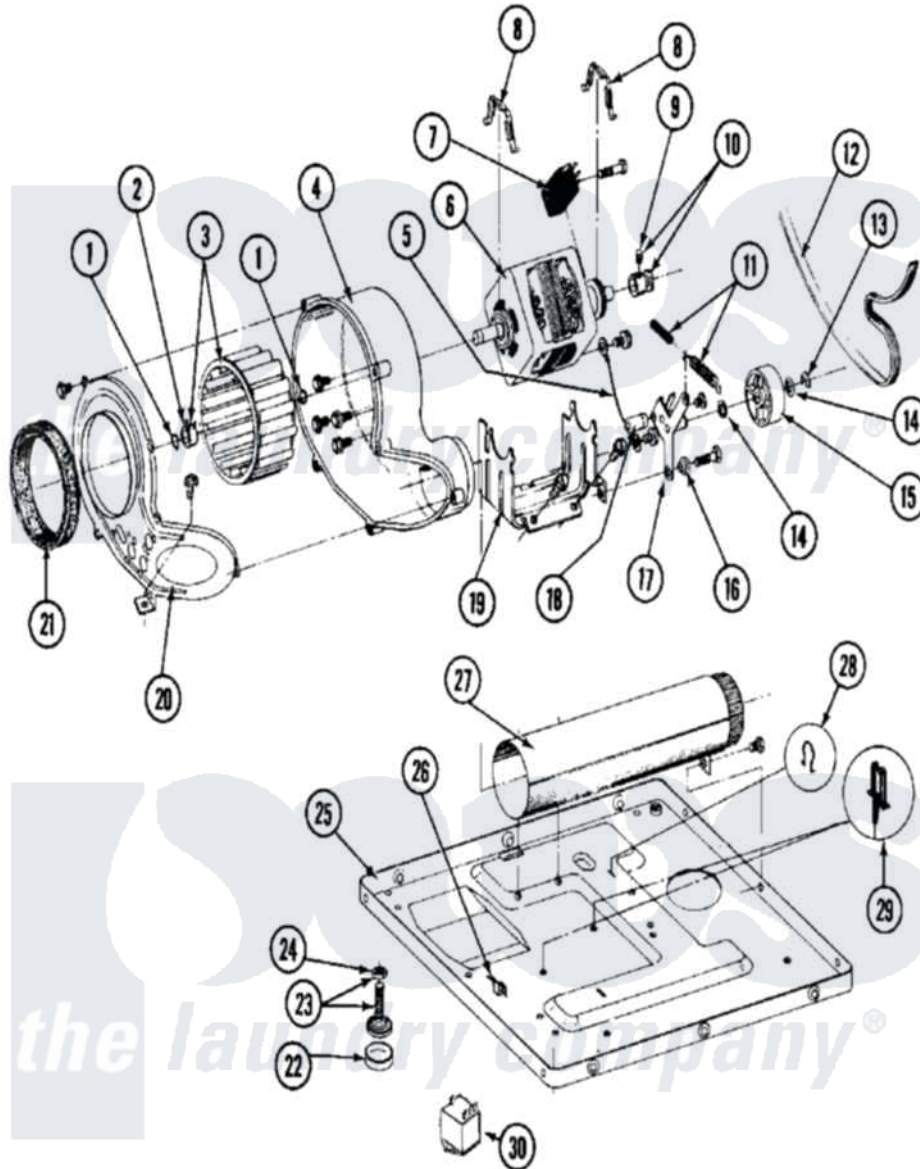

Maytag MDG27MNAAW 07 - MOTOR, BLOWER & BASE FRAME

Maytag [Commercial Maytag MDG27MNAAW Dryer Parts](#) Parts Diagram 07 - MOTOR, BLOWER & BASE FRAME
 Click on the part number to view part

Item	Original Part Number	Replaced By	Status	Part Description
001	410233	9703438		Ring-Retrn
002	312967			Clamp, Blower Housing
003	Y303836			Blower Wheel Assembly And Clamp
004	Y312893			Housing, Blower
005	901220			Ground Wire
"	910343	488234		Screw 8-32 X 1/4
006	Y303358	W10410999		Motor-Drve
007	306207		Not Available	(PROD. No.303358-8 & No.303358-9)
"	NLA		Not Available	SWITCH, MOTOR START-PROD.
"	Y303877		Not Available	SWITCH, MOTOR EXTERNAL START No.303358-2, No.303358-4, 303358-7
"	Y303879			Switch, Motor External Start
008	Y015825			Clip, Motor To Motor Support
009	Y053241			Set Screw, Motor Pulley

010	Y305185	6-3051850		Pulley- MO
011	Y303945			IDLER SPRING ASSY. W/PLUG
012	Y312959			Poly "V" Belt For Tumbler
013	312958	354987		Ring, Retaining
014	Y312527			Washer, Idler Shaft
015	Y303705	6-3037050		Pulley- ID
016	Y312894	315772		Sleeve, Idler Arm
017	Y014874			Screw, Idler Arm And Sleeve
"	Y303363	6-3033630		Idler Arm
"	Y312961	W10116751		Screw
018	Y313582	W10116756		Spacer
019	Y313561			Screw----NA
"	NLA		Not Available	MOTOR SUPPORT
020	Y313561			Screw----NA
"	314778		Not Available	COVER, BLOWER HOUSING
021	Y312901			Seal, Housing Cover
022	210684			Foot, Adjustable Leg
023	Y302699	22003428		Leg, Adjustable
024	210385			Lock Nut For Adjustable Leg
025	Y307482		Not Available	BASE ASSY. (UPPER & LOWER)
026	Y310376			Clip, Door Switch Harness
027	Y303442			EXHAUST DUCT ASSEMBLY
028	410490			Spring, Retainer Wire Harness
029	Y313262	W10116752		Retainer-
030	307928	12001933		Transformer