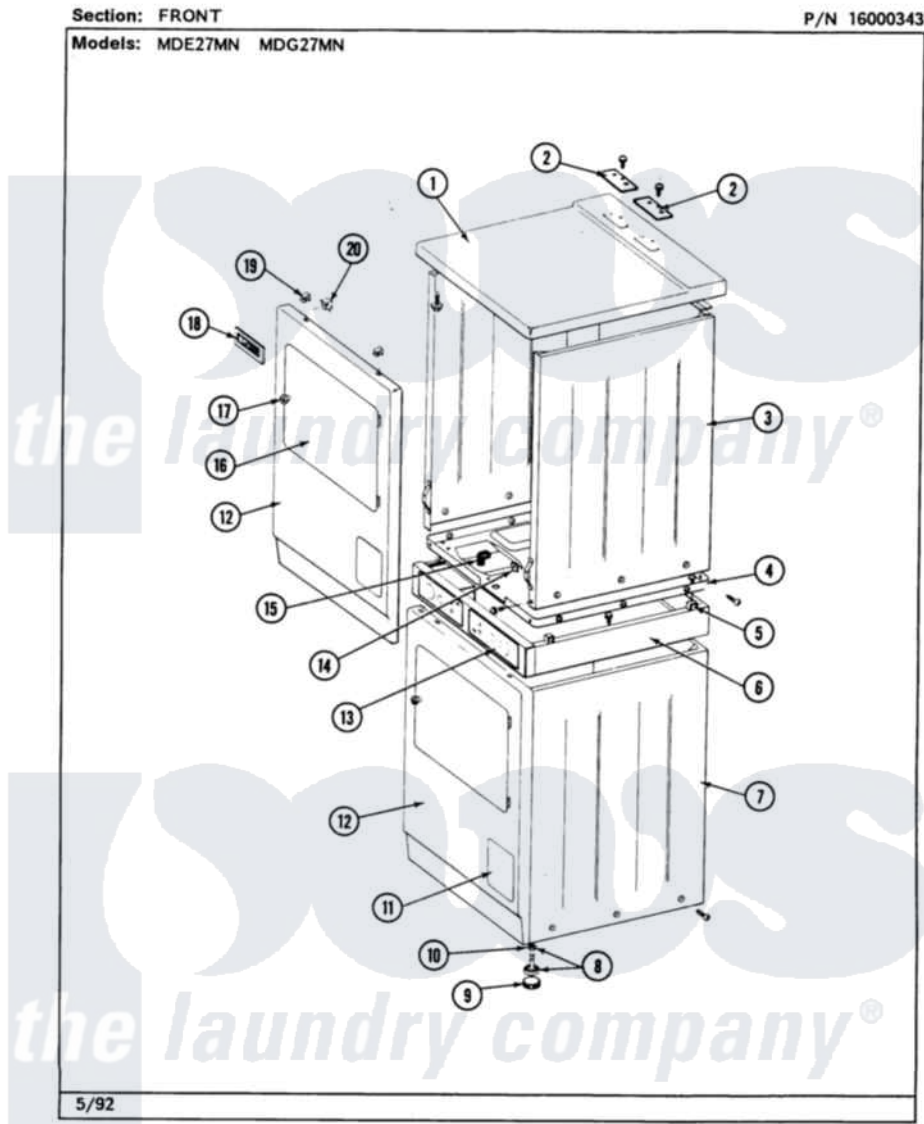

Maytag MDG27MNABW 01 - FRONT

4

Maytag [Commercial Maytag MDG27MNABW Dryer Parts](#) Parts Diagram 01 - FRONT
Click on the part number to view part

Item	Original Part Number	Replaced By	Status	Part Description
001	204445			Screw And Fastener Assembly
"	307104			Top Cover Assembly
002	NLA		Not Available	TOP COVER PLATE
"	Y313559			Screw
003	204445			Screw And Fastener Assembly
"	NLA		Not Available	CABINET, UPPER (WHITE)
004	314663	214354		Screw, Top Cover To Cabnt.
"	Y307482		Not Available	BASE ASSY. (UPPER & LOWER)
005	310933	33002194		Nut, Speed
006	NLA		Not Available	SUPPORT ASSY. (WHITE)
"	Y310632	1163839		Screw
007	314663	214354		Screw, Top Cover To Cabnt.
"	NLA		Not Available	CABINET, LOWER (WHITE)
008	Y302699	22003428		Leg, Adjustable
009	210684			Foot, Adjustable Leg
010	210385			Lock Nut For Adjustable Leg

011	NLA		Not Available	ACCESS DOOR
012	NLA		Not Available	FRONT PANEL-WHITE
013	314664	212277		Screw, No.8 X 1/2 Inch
"	NLA		Not Available	CONTROL PANEL
014	NLA		Not Available	RETAINER
015	314522			Grommet, Strain Relief
016	308062			Door Assembly Complete W/O Hinges
017	NLA		Not Available	KNOB & SCREW, DOOR
018	NLA		Not Available	NAME PLATE
019	212982	22001650		Fastener, Spring
020	Y310376			Clip, Door Switch Harness