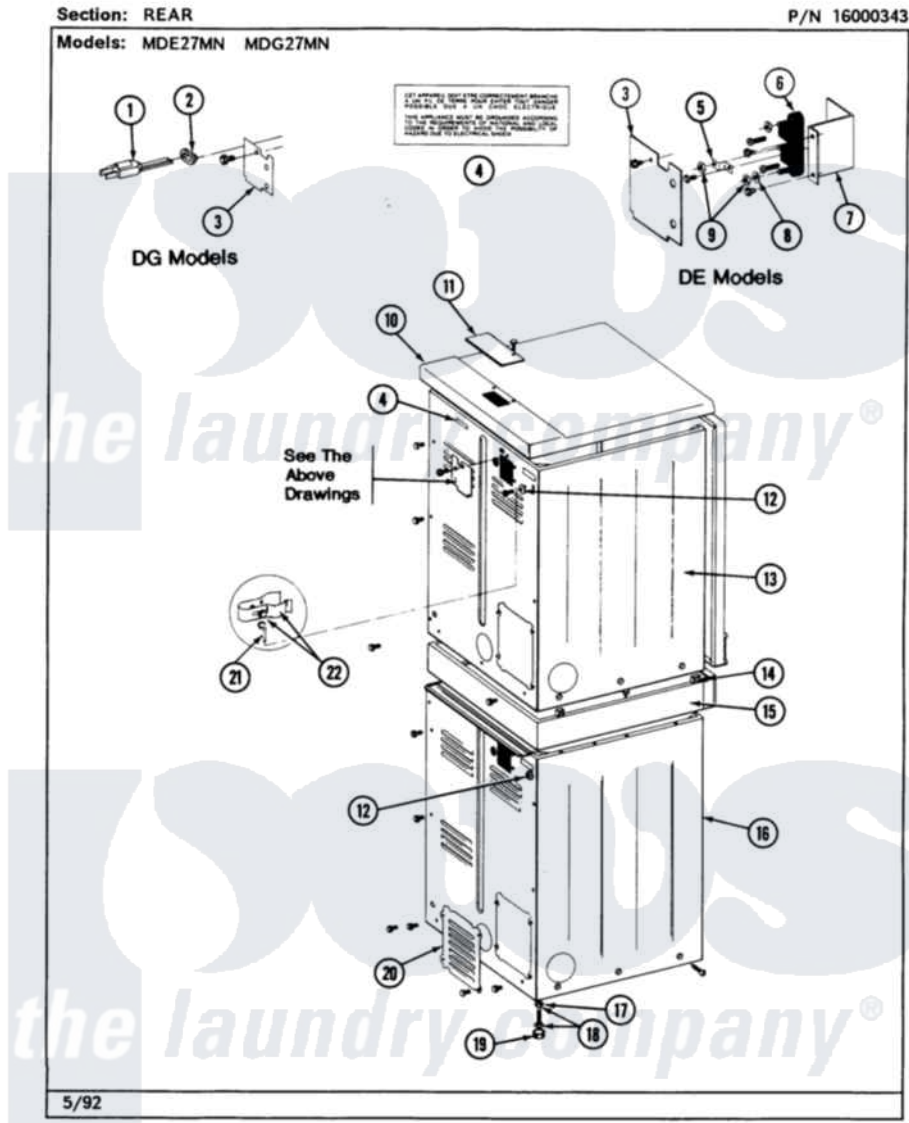

Maytag MDG27MNABW 02 - REAR

Maytag [Commercial Maytag MDG27MNABW Dryer Parts](#) Parts Diagram 02 - REAR
 Click on the part number to view part

Item	Original Part Number	Replaced By	Status	Part Description
001	302521		Not Available	CORD, POWER PART NOT USED-GAS MODELS ONLY
002	211881			Grommet, Cord Part Not Used-Gas Models Only
003	Y313561			Screw---NA
"	Y312905		Not Available	COVER, TERMINAL
004	214519			LABEL, ELECTRICAL INSTR. PART NOT USED-GAS MODELS ONLY
005	Y311423	489483		Screw 10-32 X 1/2
"	Y312184			Strap, Grounding
006	400008			Block, Terminal
"	Y312209	W10001200		Screw
007	Y313561			Screw---NA
"	Y312904			Bracket, Terminal Block
008	Y311270			Washer, Terminal Block
009	311484	112432		Nut
010	307104			Top Cover Assembly

011	NLA		Not Available	TOP COVER PLATE
"	Y313559			Screw
012	NLA		Not Available	SCREW & WASHER ASSY.
013	213007			Xfor Cabinet See Cabinet, Back
"	NLA		Not Available	CABINET, UPPER (WHITE)
"	Y310632	1163839		Screw
014	310933	33002194		Nut, Speed
015	NLA		Not Available	SUPPORT ASSY. (WHITE)
"	Y310632	1163839		Screw
016	213007			Xfor Cabinet See Cabinet, Back
"	Y313561			Screw---NA
"	NLA		Not Available	CABINET, LOWER (WHITE)
"	Y310632	1163839		Screw
017	210385			Lock Nut For Adjustable Leg
018	Y302699	22003428		Leg, Adjustable
019	210684			Foot, Adjustable Leg
020	211294	90767		Screw, 8A X 3/8 HeX Washer Head Tapping
"	Y313561			Screw---NA
"	Y312951		Not Available	ACCESS COVER, BACK
021	301548			Clamp, Ground Wire
"	313122			Screw - Baffle To Tumbler
022	311155			Ground Wire And Clamp