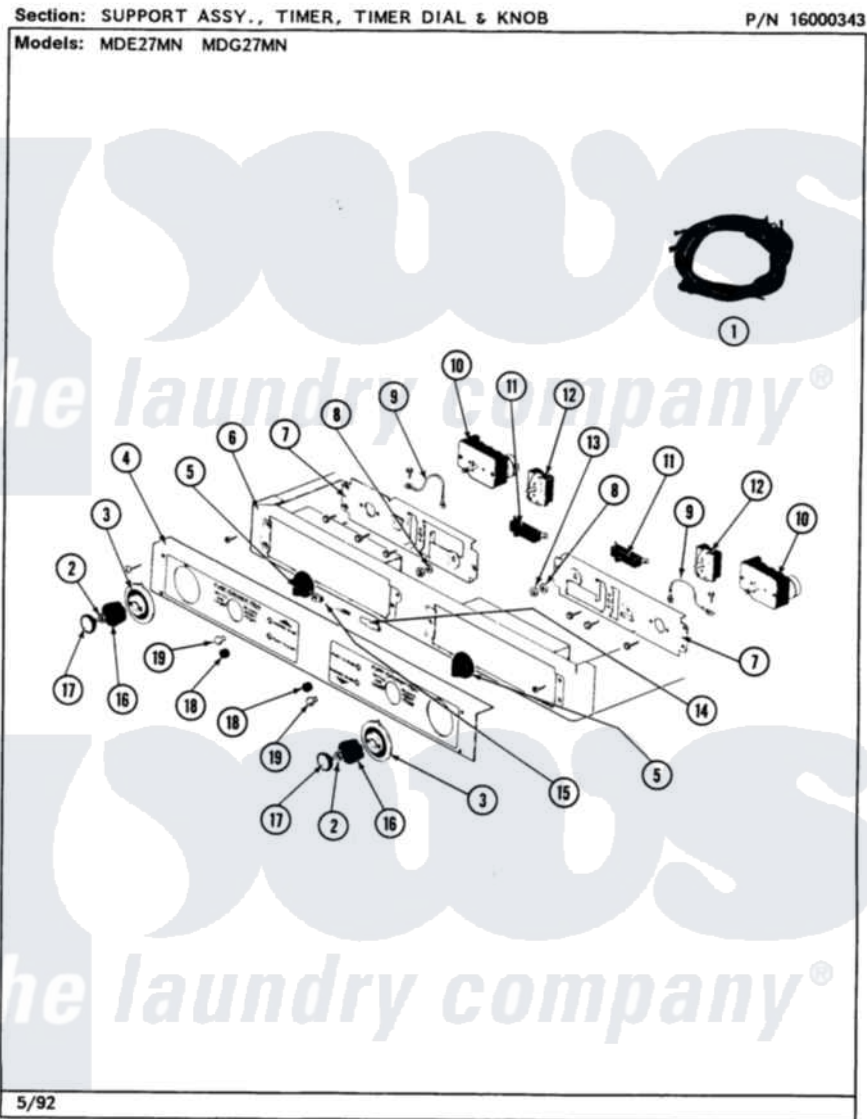

Maytag MDG27MNABW 03 - SUPPORT ASSY., TIMER, TIMER DIAL & KNOB

12

Maytag Commercial Maytag MDG27MNABW Dryer Parts Parts Diagram 03 - SUPPORT ASSY., TIMER, TIMER DIAL & KNOB

Click on the part number to view part

Item	Original Part Number	Replaced By	Status	Part Description
001	NLA		Not Available	HARNES, MAIN (LOWER)
002	312273			Nut, Control Knob
003	314725	33001500		Dial, Timer Indicator
004	314664	212277		Screw, No.8 X 1/2 Inch
"	NLA		Not Available	CONTROL PANEL
005	205663			Knob For Selector Switch
006	NLA		Not Available	SUPPORT ASSY. (WHITE)
"	Y310632	1163839		Screw
007	910186	99002757		Screw
"	NLA		Not Available	MTG. BRACKET
008	312751			Lockwasher, Start Switch
009	205810			Wire, Ground
"	211168	W10139210		Screw, 8-18 X 5/16
"	211252			Screw, Ground Wire
010	Y307296			Timer RPR

"	Y313588	488234	Screw 8-32 X 1/4
011	306940	W10149462	Switch, Push-To-Start
012	307253		Switch, Cycle Selector
"	Y313588	488234	Screw 8-32 X 1/4
013	Y312706	422617	Nut
014	Y201110	Not Available	CONNECTOR, WIRE (INDIC. LIGHT)
015	204075	Not Available	PILOT LAMP (DG MODELS ONLY)
016	314724		Knob For Timer
017	314723	W10133501	Cap, Knob
018	Y312702		Knurled Nut, Start Switch
019	215564		Lens, Indicator Light