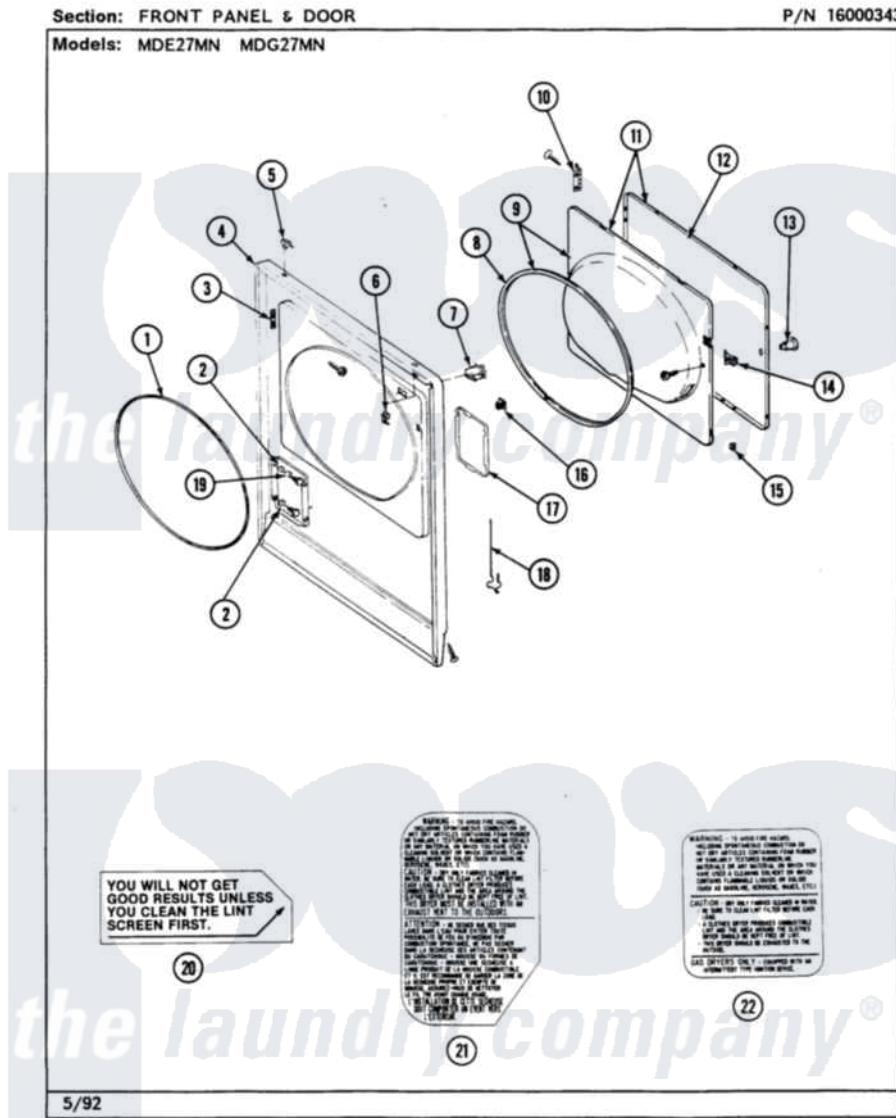

Maytag MDG27MNABW 04 - FRONT PANEL & DOOR

Maytag Commercial Maytag MDG27MNABW Dryer Parts Parts Diagram 04 - FRONT PANEL & DOOR
 Click on the part number to view part

Item	Original Part Number	Replaced By	Status	Part Description
001	314937			Seal, Front Panel
002	NLA		Not Available	BUSHING
003	Y313907			Fastener, Twin
004	212949	22001866		Screw, Relay
"	NLA		Not Available	FRONT PANEL-WHITE
005	212982	22001650		Fastener, Spring
006	Y310376			Clip, Door Switch Harness
007	Y305753	W10169313		Switch-Door
008	314935	33001192		Seal, Door
009	Y308070		Not Available	INNER DOOR W/GASKET
010	307099	33001230		Hinge, Door
"	Y314062			Screw, Door Hinge And Panel
011	308062			Door Assembly Complete W/O Hinges
012	NLA		Not Available	DOOR PANEL, OUTER HALF (WHITE)
013	NLA		Not Available	KNOB & SCREW

014	314936	33001305	Strike, Door
"	314944	33001305	Strike, Door
015	Y313910		Clip, Door Liner To Outer Panel
016	306436		Door Latch Kit--W
017	NLA	Not Available	ACCESS DOOR (WHITE)
018	Y314025		Latch For Access Door
019	312369		Sleeve, Access Panel Stud Part Not Used
020	Y313340		LABEL, LINT SCREEN INSTRUCTION
021	314941	Not Available	LABEL, INSTRUCTION
022	NLA	Not Available	INSTRUCTION LABEL