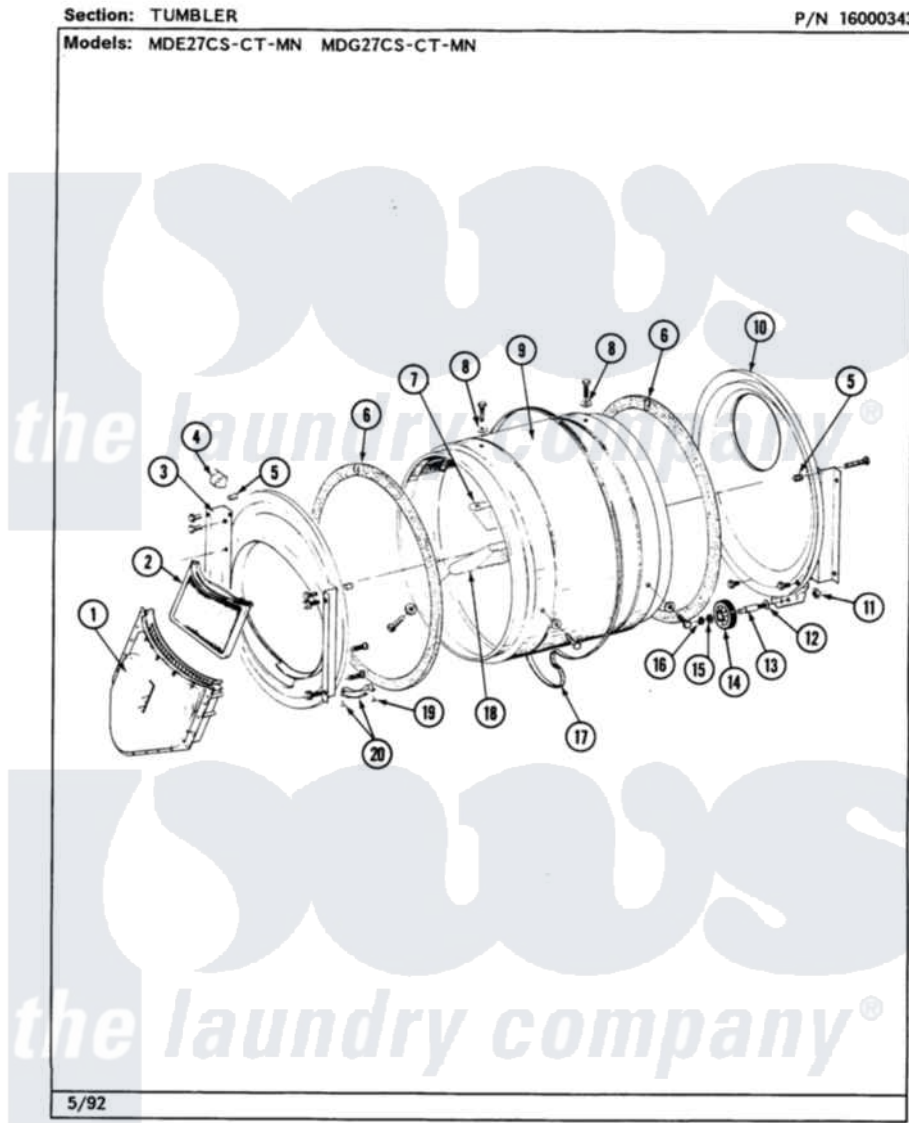

Maytag MDG27MNABW 05 - TUMBLER

30

Maytag [Commercial Maytag MDG27MNABW Dryer Parts](#) Parts Diagram 05 - TUMBLER
 Click on the part number to view part

Item	Original Part Number	Replaced By	Status	Part Description
001	Y307112	33001016		Outlet Duct Assembly
"	Y314110	33002917		Screw, No.10-16
002	307108	33002970		Lint Filte
003	307109	33001179		Front, Tumbler
"	Y313561			Screw---NA
"	NLA		Not Available	SCREW
"	Y310632	1163839		Screw
004	Y310376			Clip, Door Switch Harness
005	NLA		Not Available	THREAD COVER
006	314820			Seal, Tumbler
007	314803	33001012		Baffle
"	Y310759			Screw, Tumbler Baffles
008	314158			Washer, Baffle To Tumbler
009	306663		Not Available	TUMBLER W/BAFFLES
"	314802		Not Available	TUMBLER W/OUT BAFFLES
010	211294	90767		Screw, 8A X 3/8 HeX Washer Head Tapping

"	Y307114	33001178	Back, Tumbler
011	312538	33001443	Nut, Hex
012	Y313347	312535	Washer, Vault Mounting Brk.
013	Y312948	6-3129480	Shaft- Tumbler
014	Y303373	12001541	Drum Roller/Washer Assembly--W
015	312535		Washer, Vault Mounting Brk.
016	410233	9703438	Ring-Retrn
017	Y312959		Poly "V" Belt For Tumbler
018	314804	33001004	Baffle, Tall
"	Y310759		Screw, Tumbler Baffles
019	210720		Rivet, Bearing To Tumbler Fmt
020	306508		Tumbler Bearing Kit ---W