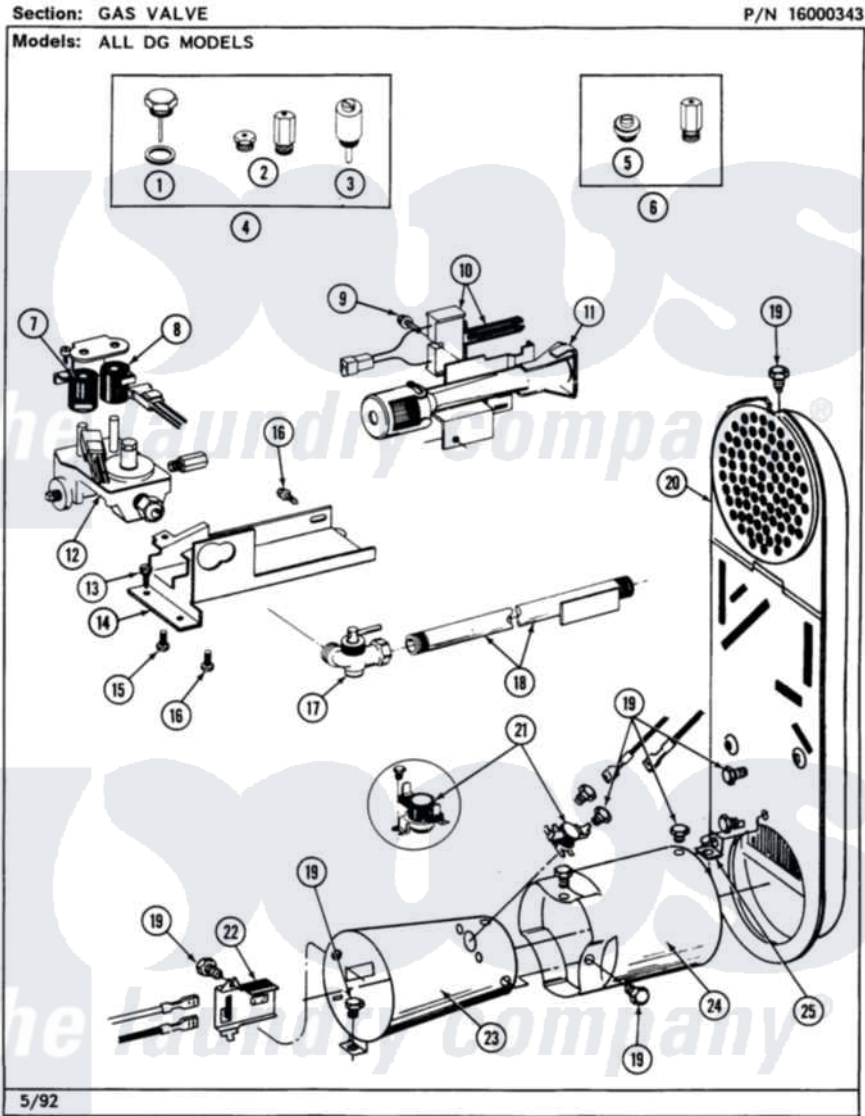

Maytag MDG27MNABW 06 - GAS VALVE

Maytag [Commercial Maytag MDG27MNABW Dryer Parts](#) Parts Diagram 06 - GAS VALVE
 Click on the part number to view part

Item	Original Part Number	Replaced By	Status	Part Description
001	NLA		Not Available	SCREW ASSY. (BLUE BLOCK OPEN)
002	NLA		Not Available	BURNER ORIFICE KIT, MAIN (LPG)
003	306184		Not Available	PLUG, BLOCKING (LPG REGULATOR)
004	Y306195	MAL9000AXX		LP Gas Con
"	Y308378	W10402145		LP Gas Con
005	314602	694424		Leak, Limiter
006	306204	33002924		Gas Conv K
"	Y308377		Not Available	CONVERSION KIT (LP TO NATURAL)
007	306106			Coil, Holding And Booster--W
008	306105	694540		Coil, 60 Hz
009	304971			Screw Note: Screw, Igniter
010	304970	4391996		Ignitor
011	304974	33002793		Burner Assembly
"	Y308457	33002793		Burner Assembly

012	306176		Valve, Gas
"	308345		Valve, Gas
013	Y313561		Screw---NA
014	314566		Gas Control Bracket
015	314082	90767	Screw, 8A X 3/8 HeX Washer Head Tapping
016	Y310632	1163839	Screw
017	Y303349		Angle Shut-Off, Gas Valve
018	Y303383	33001735	Pipe And Bracket Assembly Series 18 Not Needed Use Vavle
019	211294	90767	Screw, 8A X 3/8 HeX Washer Head Tapping
020	307119		Duct, Inlet Assembly
"	Y308504	Not Available	INLET DUCT ASSEMBLY
021	305169		Thermostat, Hi-Limit Gas
022	Y303377	338906	Radiant, Sensor
023	Y303368		Cone, Combustion
"	Y308548		Combustion Cone Assembly
024	Y303841		Cone, Extension
025	Y312890		Retainer, Heater Chamber