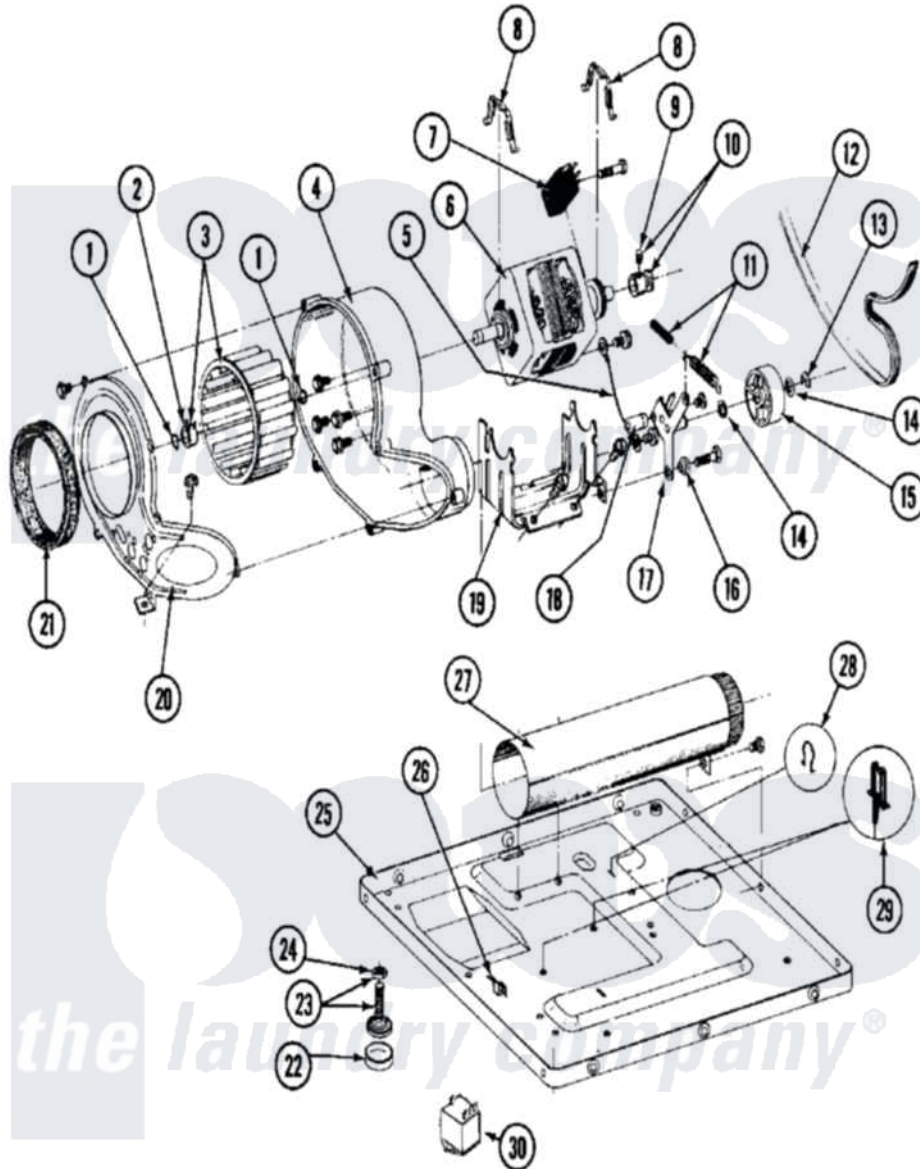

Maytag MDG27MNABW 07 - MOTOR, BLOWER & BASE FRAME

Maytag [Commercial Maytag MDG27MNABW Dryer Parts](#) Parts Diagram 07 - MOTOR, BLOWER & BASE FRAME
 Click on the part number to view part

Item	Original Part Number	Replaced By	Status	Part Description
001	410233	9703438		Ring-Retrn
002	312967			Clamp, Blower Housing
003	Y303836			Blower Wheel Assembly And Clamp
004	Y312893			Housing, Blower
005	901220			Ground Wire
"	910343	488234		Screw 8-32 X 1/4
006	Y303358	W10410999		Motor-Drve
007	306207		Not Available	(PROD. No.303358-8 & No.303358-9)
"	NLA		Not Available	SWITCH, MOTOR START-PROD.
"	Y303877		Not Available	SWITCH, MOTOR EXTERNAL START No.303358-2, No.303358-4, 303358-7
"	Y303879			Switch, Motor External Start
008	Y015825			Clip, Motor To Motor Support
009	Y053241			Set Screw, Motor Pulley

010	Y305185	6-3051850		Pulley- MO
011	Y303945			IDLER SPRING ASSY. W/PLUG
012	Y312959			Poly "V" Belt For Tumbler
013	312958	354987		Ring, Retaining
014	Y312527			Washer, Idler Shaft
015	Y303705	6-3037050		Pulley- ID
016	Y312894	315772		Sleeve, Idler Arm
017	Y014874			Screw, Idler Arm And Sleeve
"	Y303363	6-3033630		Idler Arm
"	Y312961	W10116751		Screw
018	Y313582	W10116756		Spacer
019	Y313561			Screw----NA
"	NLA		Not Available	MOTOR SUPPORT
020	Y313561			Screw----NA
"	314778		Not Available	COVER, BLOWER HOUSING
021	Y312901			Seal, Housing Cover
022	210684			Foot, Adjustable Leg
023	Y302699	22003428		Leg, Adjustable
024	210385			Lock Nut For Adjustable Leg
025	Y307482		Not Available	BASE ASSY. (UPPER & LOWER)
026	Y310376			Clip, Door Switch Harness
027	Y303442			EXHAUST DUCT ASSEMBLY
028	410490			Spring, Retainer Wire Harness
029	Y313262	W10116752		Retainer-
030	307928	12001933		Transformer