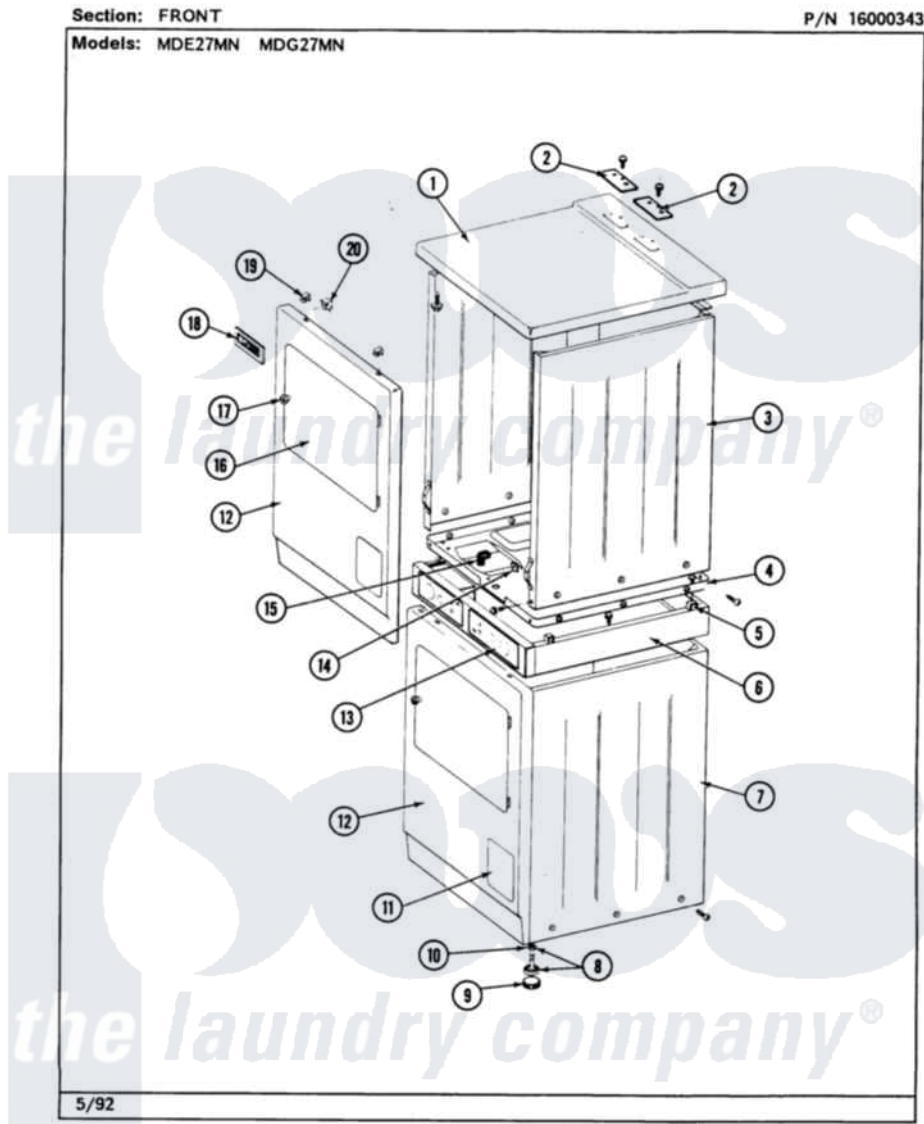

# Maytag MDG27MNAGW 01 - FRONT

4

Maytag Commercial Maytag MDG27MNAGW Dryer Parts Parts Diagram 01 - FRONT  
 Click on the part number to view part

Item	Original Part Number	Replaced By	Status	Part Description
001	<a href="#">204445</a>			Screw And Fastener Assembly
"	<a href="#">307104</a>			Top Cover Assembly
002	NLA		Not Available	TOP COVER PLATE
"	<a href="#">Y313559</a>			Screw
003	<a href="#">204445</a>			Screw And Fastener Assembly
"	NLA		Not Available	CABINET, UPPER (WHITE)
004	314663	<a href="#">214354</a>		Screw, Top Cover To Cabnt.
"	Y307482		Not Available	BASE ASSY. (UPPER & LOWER)
005	310933	<a href="#">33002194</a>		Nut, Speed
006	NLA		Not Available	SUPPORT ASSY. (WHITE)
"	Y310632	<a href="#">1163839</a>		Screw
007	314663	<a href="#">214354</a>		Screw, Top Cover To Cabnt.
"	NLA		Not Available	CABINET, LOWER (WHITE)
008	Y302699	<a href="#">22003428</a>		Leg, Adjustable
009	<a href="#">210684</a>			Foot, Adjustable Leg
010	<a href="#">210385</a>			Lock Nut For Adjustable Leg

011	NLA		Not Available	ACCESS DOOR (WHITE)
012	NLA		Not Available	FRONT PANEL-WHITE
013	314664	<a href="#">212277</a>		Screw, No.8 X 1/2 Inch
"	NLA		Not Available	CONTROL PANEL
014	NLA		Not Available	RETAINER
015	<a href="#">314522</a>			Grommet, Strain Relief
016	<a href="#">308062</a>			Door Assembly Complete W/O Hinges
017	NLA		Not Available	KNOB & SCREW, DOOR
018	NLA		Not Available	NAME PLATE
019	212982	<a href="#">22001650</a>		Fastener, Spring
020	<a href="#">Y310376</a>			Clip, Door Switch Harness