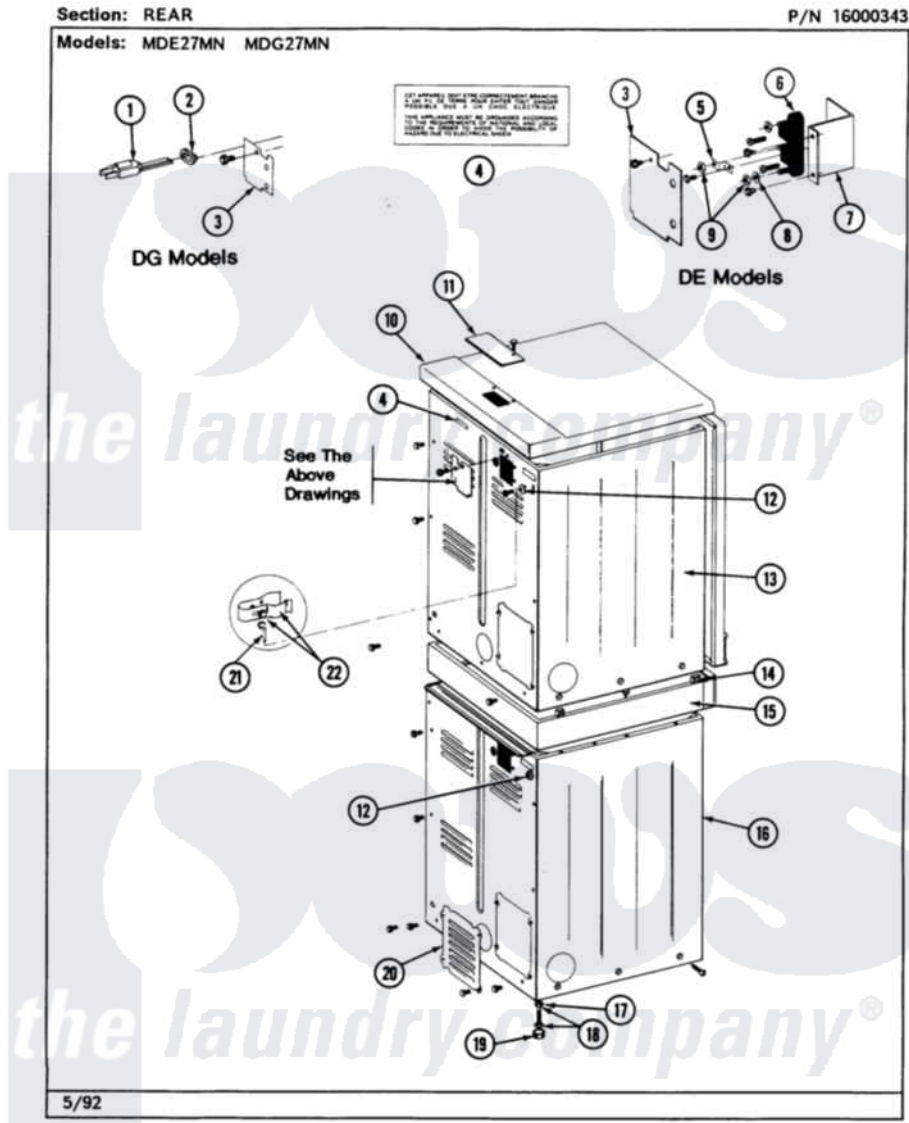

# Maytag MDG27MNAGW 02 - REAR

Maytag [Commercial Maytag MDG27MNAGW Dryer Parts](#) Parts Diagram 02 - REAR  
 Click on the part number to view part

Item	Original Part Number	Replaced By	Status	Part Description
001	NLA		Not Available	POWERCORD
002	<a href="#">211881</a>			Grommet, Cord Part Not Used-Gas Models Only
003	<a href="#">Y313561</a>			Screw----NA
"	Y312905		Not Available	COVER, TERMINAL
004	<a href="#">214519</a>			LABEL, ELECTRICAL INSTR. PART NOT USED-GAS MODELS ONLY
005	Y311423	<a href="#">489483</a>		Screw 10-32 X 1/2
"	<a href="#">Y312184</a>			Strap, Grounding
006	<a href="#">400008</a>			Block, Terminal
"	<a href="#">Y312209</a>	<a href="#">W10001200</a>		Screw
007	<a href="#">Y313561</a>			Screw----NA
"	<a href="#">Y312904</a>			Bracket, Terminal Block
008	<a href="#">Y311270</a>			Washer, Terminal Block
009	<a href="#">311484</a>	<a href="#">112432</a>		Nut
010	<a href="#">307104</a>			Top Cover Assembly

011	NLA	Not Available	TOP COVER PLATE
"	<a href="#">Y313559</a>		Screw
012	NLA	Not Available	SCREW & WASHER ASSY.
013	<a href="#">213007</a>		Xfor Cabinet See Cabinet, Back
"	NLA	Not Available	CABINET, UPPER (WHITE)
"	Y310632	<a href="#">1163839</a>	Screw
014	310933	<a href="#">33002194</a>	Nut, Speed
015	NLA	Not Available	SUPPORT ASSY. (WHITE)
"	Y310632	<a href="#">1163839</a>	Screw
016	<a href="#">213007</a>		Xfor Cabinet See Cabinet, Back
"	<a href="#">Y313561</a>		Screw---NA
"	NLA	Not Available	CABINET, LOWER (WHITE)
"	Y310632	<a href="#">1163839</a>	Screw
017	<a href="#">210385</a>		Lock Nut For Adjustable Leg
018	Y302699	<a href="#">22003428</a>	Leg, Adjustable
019	<a href="#">210684</a>		Foot, Adjustable Leg
020	<a href="#">211294</a>	<a href="#">90767</a>	Screw, 8A X 3/8 HeX Washer Head Tapping
"	<a href="#">Y313561</a>		Screw---NA
"	Y312951	Not Available	ACCESS COVER, BACK
021	<a href="#">301548</a>		Clamp, Ground Wire
"	<a href="#">313122</a>		Screw - Baffle To Tumbler
022	<a href="#">311155</a>		Ground Wire And Clamp