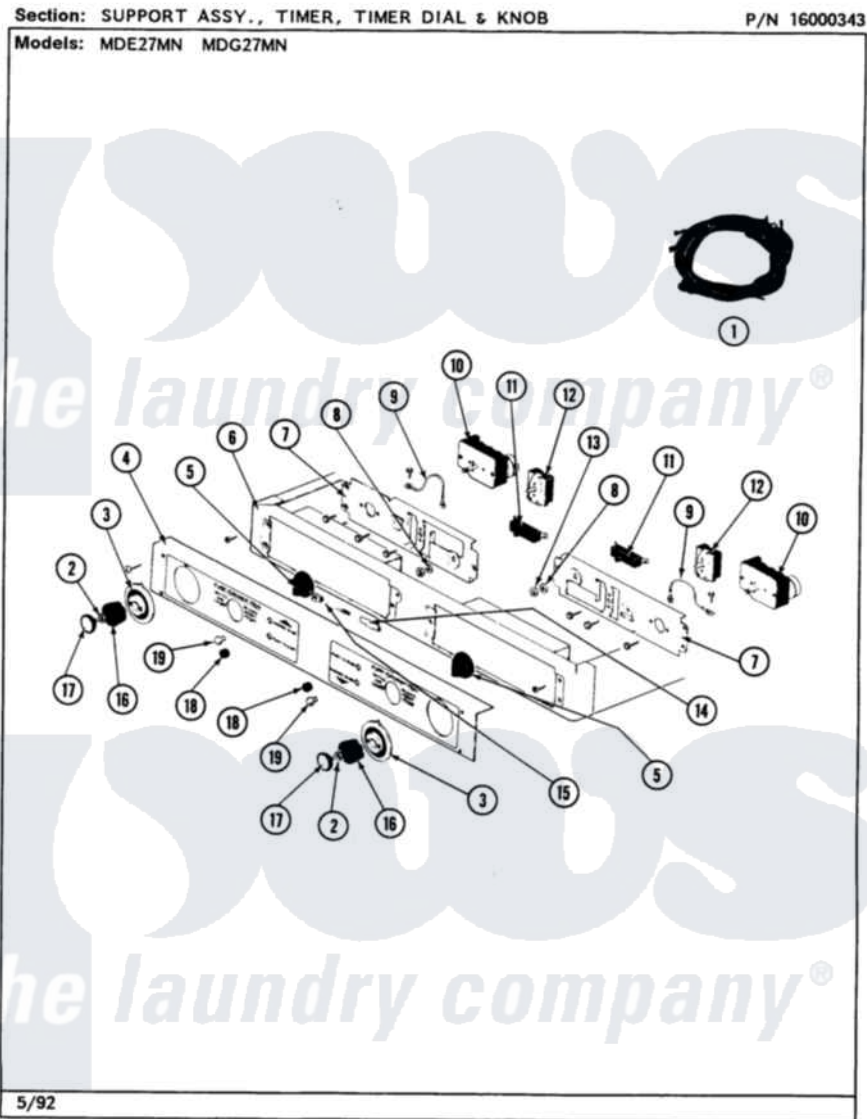

**Maytag MDG27MNAGW 03 - SUPPORT ASSY., TIMER, TIMER DIAL & KNOB**

Maytag Commercial Maytag MDG27MNAGW Dryer Parts Parts Diagram 03 - SUPPORT ASSY., TIMER, TIMER DIAL & KNOB

Click on the part number to view part

Item	Original Part Number	Replaced By	Status	Part Description
001	<a href="#">Y308499</a>			Harness, Wire
"	NLA		Not Available	HARNES, MAIN (UPPER)
002	<a href="#">312273</a>			Nut, Control Knob
003	314725	<a href="#">33001500</a>		Dial, Timer Indicator
004	314664	<a href="#">212277</a>		Screw, No.8 X 1/2 Inch
"	NLA		Not Available	CONTROL PANEL
005	<a href="#">205663</a>			Knob For Selector Switch
006	NLA		Not Available	SUPPORT ASSY. (WHITE)
"	Y310632	<a href="#">1163839</a>		Screw
007	910186	<a href="#">99002757</a>		Screw
"	NLA		Not Available	MTG. BRACKET
008	<a href="#">312751</a>			Lockwasher, Start Switch
009	<a href="#">205810</a>			Wire, Ground
"	211168	<a href="#">W10139210</a>		Screw, 8-18 X 5/16
"	<a href="#">211252</a>			Screw, Ground Wire

010	<a href="#">Y307496</a>		Timer
"	<a href="#">Y313588</a>	<a href="#">488234</a>	Screw 8-32 X 1/4
011	306940	<a href="#">W10149462</a>	Switch, Push-To-Start
012	<a href="#">307253</a>		Switch, Cycle Selector
"	<a href="#">Y313588</a>	<a href="#">488234</a>	Screw 8-32 X 1/4
013	Y312706	<a href="#">422617</a>	Nut
014	Y201110	Not Available	CONNECTOR, WIRE (INDIC. LIGHT)
015	NLA	Not Available	INDICATOR LIGHT 240V 50HZ
016	<a href="#">314724</a>		Knob For Timer
017	314723	<a href="#">W10133501</a>	Cap, Knob
018	<a href="#">Y312702</a>		Knurled Nut, Start Switch
019	<a href="#">215564</a>		Lens, Indicator Light