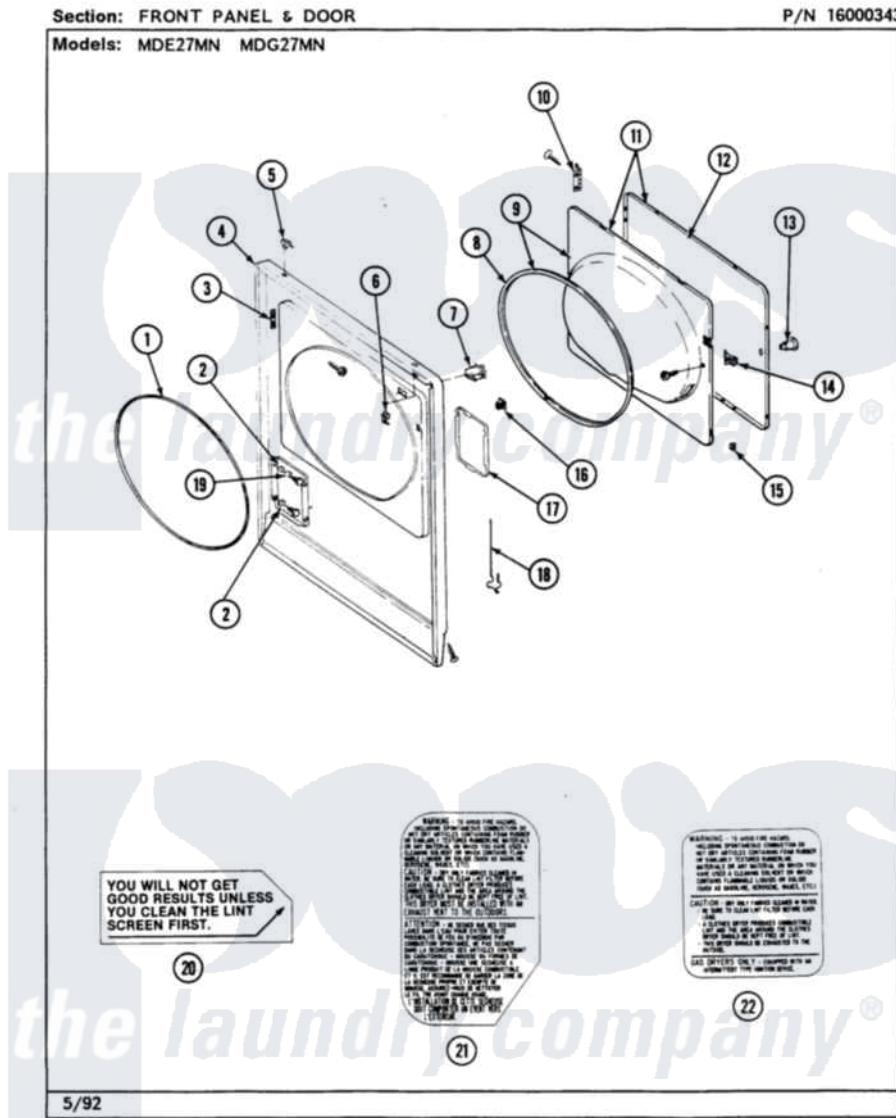

# Maytag MDG27MNAGW 04 - FRONT PANEL & DOOR

28

Maytag Commercial Maytag MDG27MNAGW Dryer Parts Parts Diagram 04 - FRONT PANEL & DOOR  
 Click on the part number to view part

Item	Original Part Number	Replaced By	Status	Part Description
001	<a href="#">314937</a>			Seal, Front Panel
002	NLA		Not Available	BUSHING
003	<a href="#">Y313907</a>			Fastener, Twin
004	212949	<a href="#">22001866</a>		Screw, Relay
"	NLA		Not Available	FRONT PANEL-WHITE
005	212982	<a href="#">22001650</a>		Fastener, Spring
006	<a href="#">Y310376</a>			Clip, Door Switch Harness
007	<a href="#">Y305753</a>	<a href="#">W10169313</a>		Switch-Door
008	314935	<a href="#">33001192</a>		Seal, Door
009	Y308070		Not Available	INNER DOOR W/GASKET
010	307099	<a href="#">33001230</a>		Hinge, Door
"	<a href="#">Y314062</a>			Screw, Door Hinge And Panel
011	<a href="#">308062</a>			Door Assembly Complete W/O Hinges
012	NLA		Not Available	DOOR PANEL, OUTER HALF (WHITE)
013	NLA		Not Available	KNOB & SCREW

014	314936	<a href="#">33001305</a>	Strike, Door
"	314944	<a href="#">33001305</a>	Strike, Door
015	<a href="#">Y313910</a>		Clip, Door Liner To Outer Panel
016	<a href="#">306436</a>		Door Latch Kit--W
017	NLA	Not Available	ACCESS DOOR (WHITE)
018	<a href="#">Y314025</a>		Latch For Access Door
019	<a href="#">312369</a>		Sleeve, Access Panel Stud Part Not Used
020	<a href="#">Y313340</a>		LABEL, LINT SCREEN INSTRUCTION
021	314941	Not Available	LABEL, INSTRUCTION
022	NLA	Not Available	INSTRUCTION LABEL