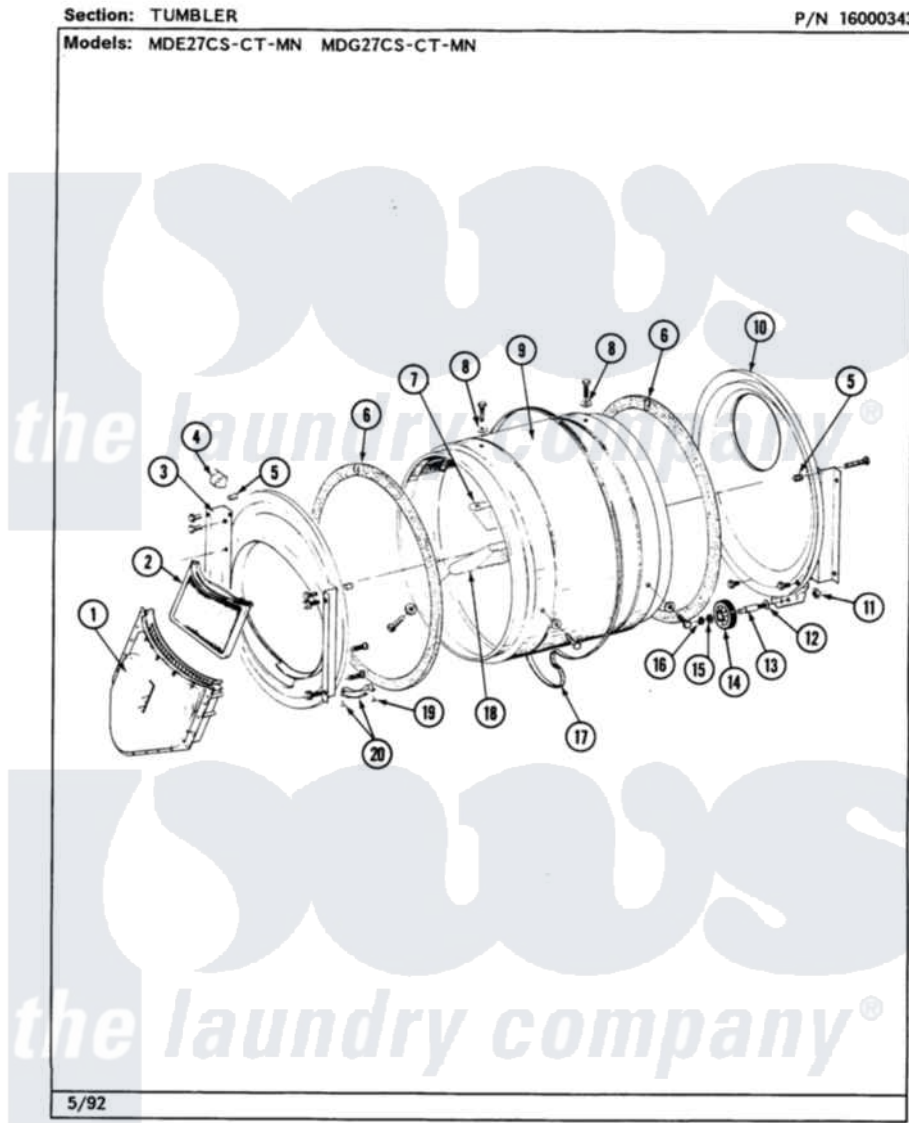

Maytag MDG27MNAGW 05 - TUMBLER

30

Maytag [Commercial Maytag MDG27MNAGW Dryer Parts](#) Parts Diagram 05 - TUMBLER
 Click on the part number to view part

Item	Original Part Number	Replaced By	Status	Part Description
001	Y307112	33001016		Outlet Duct Assembly
"	Y314110	33002917		Screw, No.10-16
002	307108	33002970		Lint Filte
003	307109	33001179		Front, Tumbler
"	Y313561			Screw---NA
"	NLA		Not Available	SCREW
"	Y310632	1163839		Screw
004	Y310376			Clip, Door Switch Harness
005	NLA		Not Available	THREAD COVER
006	314820			Seal, Tumbler
007	314803	33001012		Baffle
"	Y310759			Screw, Tumbler Baffles
008	314158			Washer, Baffle To Tumbler
009	306663		Not Available	TUMBLER W/BAFFLES
"	314802		Not Available	TUMBLER W/OUT BAFFLES
010	211294	90767		Screw, 8A X 3/8 HeX Washer Head Tapping

"	Y307114	33001178	Back, Tumbler
"	Y308544	33001178	Back, Tumbler
011	312538	33001443	Nut, Hex
012	Y313347	312535	Washer, Vault Mounting Brk.
013	Y312948	6-3129480	Shaft- Tumbler
014	Y303373	12001541	Drum Roller/Washer Assembly--W
015	312535		Washer, Vault Mounting Brk.
016	410233	9703438	Ring-Retrn
017	Y312959		Poly "V" Belt For Tumbler
018	314804	33001004	Baffle, Tall
"	Y310759		Screw, Tumbler Baffles
019	210720		Rivet, Bearing To Tumbler Fmt
020	306508		Tumbler Bearing Kit ---W