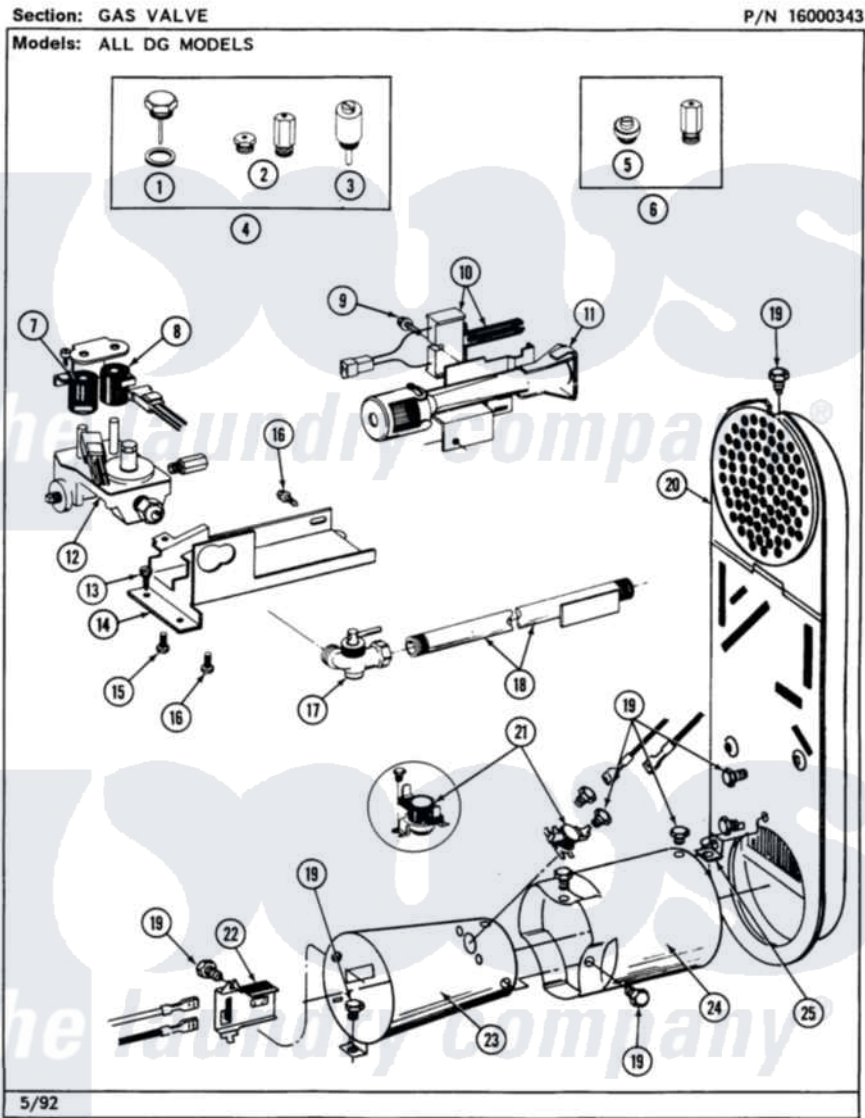

# Maytag MDG27MNAGW 07 - GAS VALVE

34

Maytag [Commercial Maytag MDG27MNAGW Dryer Parts](#) Parts Diagram 07 - GAS VALVE  
 Click on the part number to view part

Item	Original Part Number	Replaced By	Status	Part Description
001	NLA		Not Available	SCREW ASSY. (BLUE BLOCK OPEN)
002	NLA		Not Available	BURNER ORIFICE KIT, MAIN (LPG)
003	306184		Not Available	PLUG, BLOCKING (LPG REGULATOR)
004	Y306195	<a href="#">MAL9000AXX</a>		LP Gas Con
005	314602	<a href="#">694424</a>		Leak, Limiter
006	306204	<a href="#">33002924</a>		Gas Conv K
007	<a href="#">Y307931</a>			Coil, Holding And Booster
008	<a href="#">307930</a>			Coil, Secondary
009	<a href="#">304971</a>			Screw Note: Screw, Igniter
010	304970	<a href="#">4391996</a>		Ignitor
011	304974	<a href="#">33002793</a>		Burner Assembly
"	Y308457	<a href="#">33002793</a>		Burner Assembly
012	<a href="#">307927</a>			Valve, Gas
013	<a href="#">Y313561</a>			Screw----NA

014	<a href="#">314566</a>			Gas Control Bracket
015	314082	<a href="#">90767</a>		Screw, 8A X 3/8 HeX Washer Head Tapping
016	Y310632	<a href="#">1163839</a>		Screw
017	<a href="#">Y303349</a>			Angle Shut-Off, Gas Valve
018	Y303383	<a href="#">33001735</a>		Pipe And Bracket Assembly Series 18 Not Needed Use Vavle
019	<a href="#">211294</a>	<a href="#">90767</a>		Screw, 8A X 3/8 HeX Washer Head Tapping
020	<a href="#">307119</a>			Duct, Inlet Assembly
"	Y308504		Not Available	INLET DUCT ASSEMBLY
021	<a href="#">305169</a>			Thermostat, Hi-Limit Gas
022	Y303377	<a href="#">338906</a>		Radiant, Sensor
023	NLA		Not Available	COMBUSTION CONE
"	<a href="#">Y308549</a>			Combustion Cone Assembly
024	<a href="#">Y303841</a>			Cone, Extension
025	<a href="#">Y312890</a>			Retainer, Heater Chamber