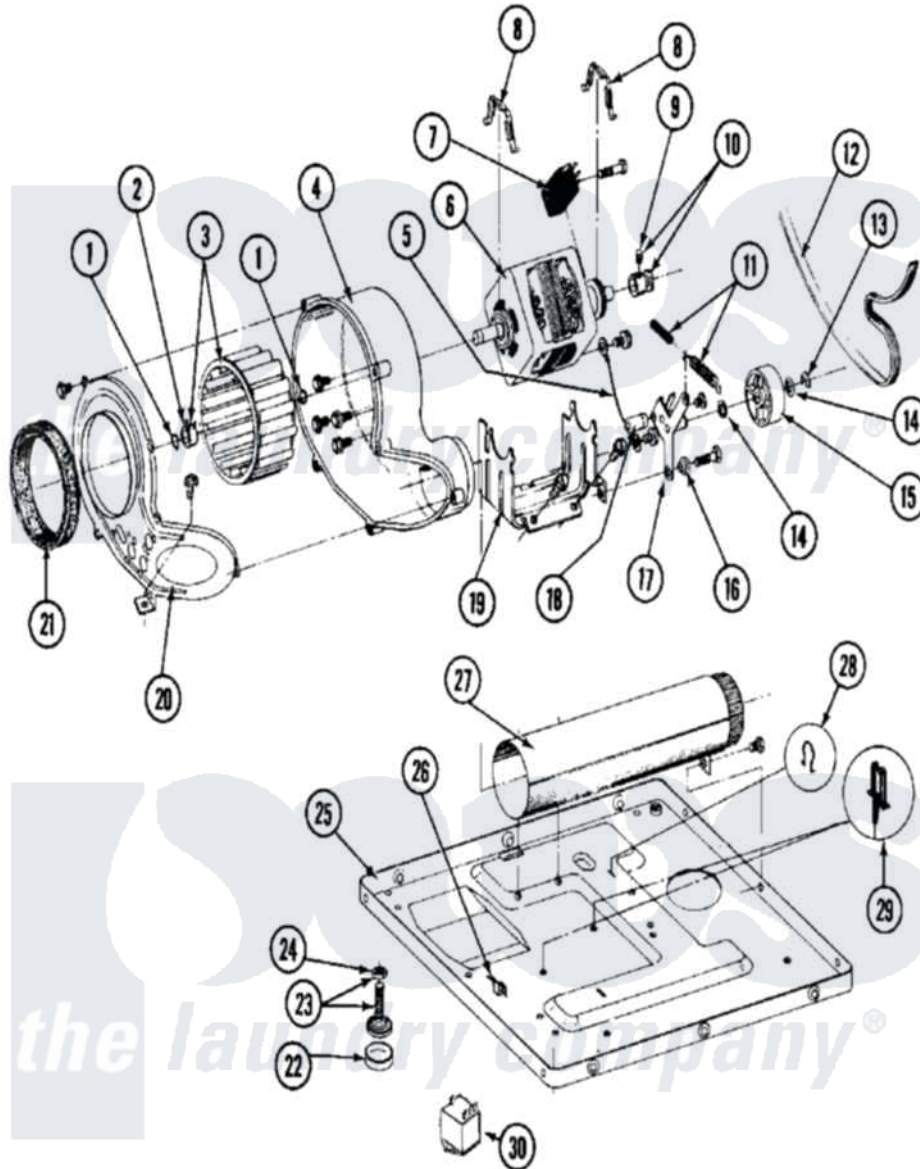

Maytag MDG27MNAGW 08 - MOTOR, BLOWER & BASE FRAME

Maytag [Commercial Maytag MDG27MNAGW Dryer Parts](#) Parts Diagram 08 - MOTOR, BLOWER & BASE FRAME
 Click on the part number to view part

Item	Original Part Number	Replaced By	Status	Part Description
001	410233	9703438		Ring-Retrn
002	312967			Clamp, Blower Housing
003	Y303836			Blower Wheel Assembly And Clamp
004	Y312893			Housing, Blower
005	901220			Ground Wire
"	910343	488234		Screw 8-32 X 1/4
006	Y304656		Not Available	MOTOR (240V 50HZ)
007	306207		Not Available	(PROD. No.303358-8 & No.303358-9)
"	NLA		Not Available	PART NOT AVAILABLE
"	Y303877		Not Available	SWITCH, MOTOR EXTERNAL START No.303358-2, No.303358-4, 303358-7
"	Y303879			Switch, Motor External Start
008	Y015825			Clip, Motor To Motor Support
009	Y053241			Set Screw, Motor Pulley
010	305186			Pulley, Motor

011	Y303945		IDLER SPRING ASSY. W/PLUG
012	Y312959		Poly "V" Belt For Tumbler
013	312958	354987	Ring, Retaining
014	Y312527		Washer, Idler Shaft
015	Y303705	6-3037050	Pulley- ID
016	Y312894	315772	Sleeve, Idler Arm
017	Y014874		Screw, Idler Arm And Sleeve
"	Y303363	6-3033630	Idler Arm
"	Y312961	W10116751	Screw
018	Y313582	W10116756	Spacer
019	Y313561		Screw----NA
"	NLA	Not Available	MOTOR SUPPORT
020	Y313561		Screw----NA
"	314778	Not Available	COVER, BLOWER HOUSING
021	Y312901		Seal, Housing Cover
022	210684		Foot, Adjustable Leg
023	Y302699	22003428	Leg, Adjustable
024	210385		Lock Nut For Adjustable Leg
025	Y307482	Not Available	BASE ASSY. (UPPER & LOWER)
026	Y310376		Clip, Door Switch Harness
027	Y303442		EXHAUST DUCT ASSEMBLY
028	410490		Spring, Retainer Wire Harness
029	Y313262	W10116752	Retainer-
030	307928	12001933	Transformer