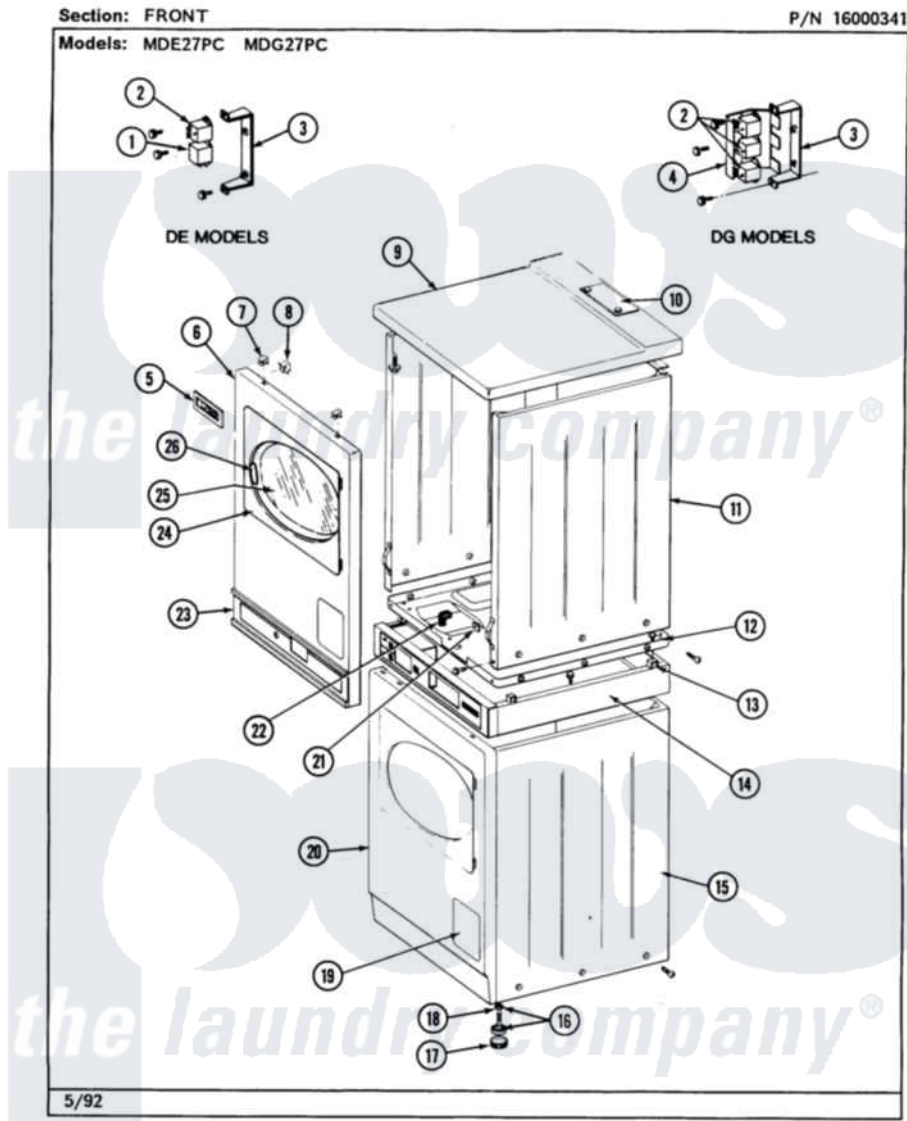

Maytag MDG27PCAAW 01 - FRONT

2

Maytag [Commercial Maytag MDG27PCAAW Dryer Parts](#) Parts Diagram 01 - FRONT
 Click on the part number to view part

Item	Original Part Number	Replaced By	Status	Part Description
001	306398			Relay, Heater
"	Y251119	3177991		Screw
002	901961	W10133335		Relay, Motor
"	Y251119	3177991		Screw
003	314627			Bracket, Relays
"	Y310632	1163839		Screw
004	NLA		Not Available	RELAY COVER
"	Y310632	1163839		Screw
005	NLA		Not Available	NAME PLATE
006	NLA		Not Available	PANEL, FRONT UPPER (WHITE)
007	212982	22001650		Fastener, Spring
008	Y310376			Clip, Door Switch Harness
009	307104			Top Cover Assembly
"	NLA		Not Available	(ALMOND)
010	NLA		Not Available	TOP COVER PLATE
"	Y313559			Screw

011	204445			Screw And Fastener Assembly
"	213007			Xfor Cabinet See Cabinet, Back
"	NLA		Not Available	CABINET, UPPER (WHITE)
012	306261			Base Assembly, Upper Dryer
"	314663	214354		Screw, Top Cover To Cabnt.
013	310933	33002194		Nut, Speed
014	NLA		Not Available	COUPLING COLLAR-WHITE
"	Y310632	1163839		Screw
015	NLA		Not Available	CABINET, LOWER (WHITE)
016	Y302699	22003428		Leg, Adjustable
017	210684			Foot, Adjustable Leg
018	210385			Lock Nut For Adjustable Leg
019	NLA		Not Available	DOOR, ACCESS (WHITE)
020	204439			Screw And Fstner Assembly
"	NLA		Not Available	PANEL, FRONT (WHITE)
021	NLA		Not Available	RETAINER, FRONT PANEL
022	314522			Grommet, Strain Relief
023	NLA		Not Available	UPPER CONTROL EXTRUSION
024	314967		Not Available	DOOR W/WINDOW OUTER HALF (WHT)
"	NLA		Not Available	DOOR ASSY. COMPLETE (WHITE)
025	308069		Not Available	DOOR, INNER W/GASKET
026	314939			Handle, Door
"	314974			Handle, Door