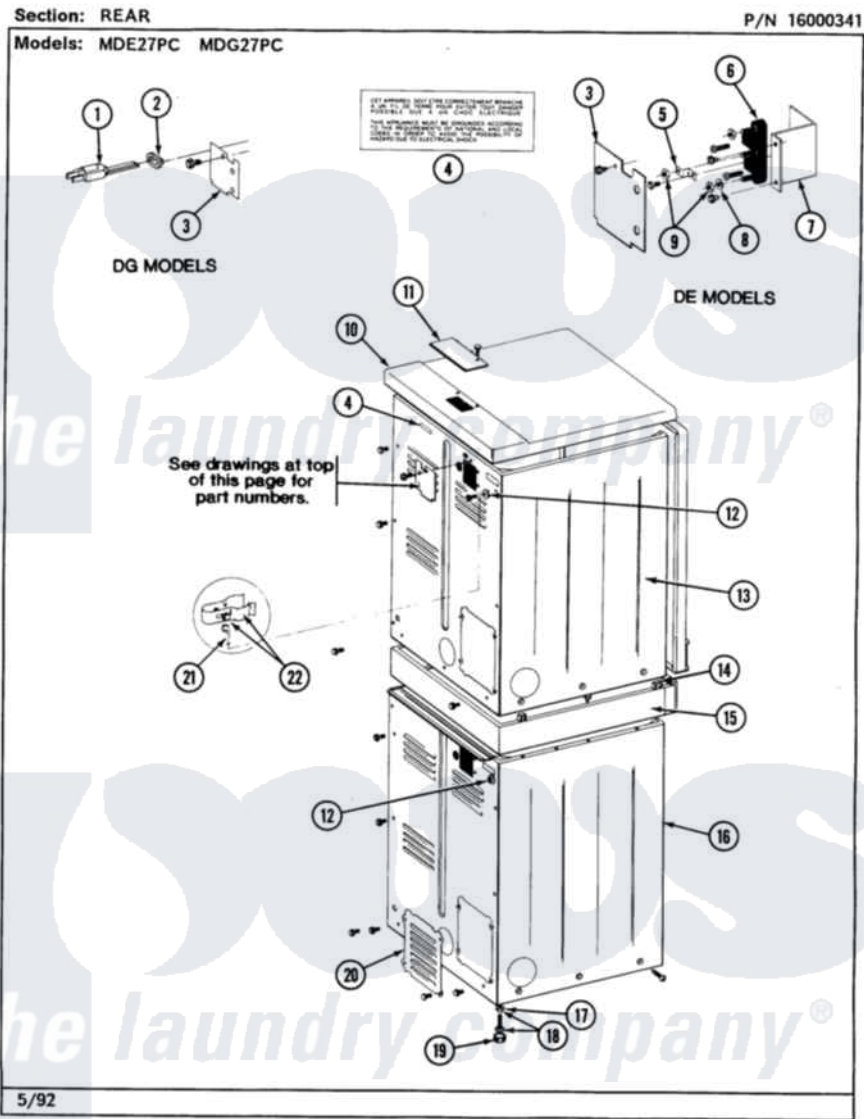

Maytag MDG27PCAAW 02 - REAR

6

Maytag [Commercial Maytag MDG27PCAAW Dryer Parts](#) Parts Diagram 02 - REAR
 Click on the part number to view part

Item	Original Part Number	Replaced By	Status	Part Description
001	302521		Not Available	CORD, POWER PART NOT USED-GAS MODELS ONLY
002	211881			Grommet, Cord Part Not Used-Gas Models Only
003	Y313561			Screw---NA
"	Y312905		Not Available	COVER, TERMINAL
004	214519			LABEL, ELECTRICAL INSTR. PART NOT USED-GAS MODELS ONLY
005	Y311423	489483		Screw 10-32 X 1/2
"	Y312184			Strap, Grounding
006	400008			Block, Terminal
"	Y312209	W10001200		Screw
007	Y313561			Screw---NA
"	Y312904			Bracket, Terminal Block
008	Y311270			Washer, Terminal Block
009	311484	112432		Nut
010	307104			Top Cover Assembly

"	NLA		Not Available	(ALMOND)
011	NLA		Not Available	TOP COVER PLATE
"	Y313559			Screw
012	NLA		Not Available	SCREW & WASHER ASSY.
013	213007			Xfor Cabinet See Cabinet, Back
"	NLA		Not Available	CABINET, UPPER (WHITE)
"	Y310632	1163839		Screw
014	310933	33002194		Nut, Speed
015	NLA		Not Available	COUPLING COLLAR-WHITE
"	Y310632	1163839		Screw
016	NLA		Not Available	CABINET, LOWER (WHITE)
017	210385			Lock Nut For Adjustable Leg
018	Y302699	22003428		Leg, Adjustable
019	210684			Foot, Adjustable Leg
020	211294	90767		Screw, 8A X 3/8 HeX Washer Head Tapping
"	Y313561			Screw----NA
"	Y312951		Not Available	ACCESS COVER, BACK
021	311155			Ground Wire And Clamp
022	301548			Clamp, Ground Wire