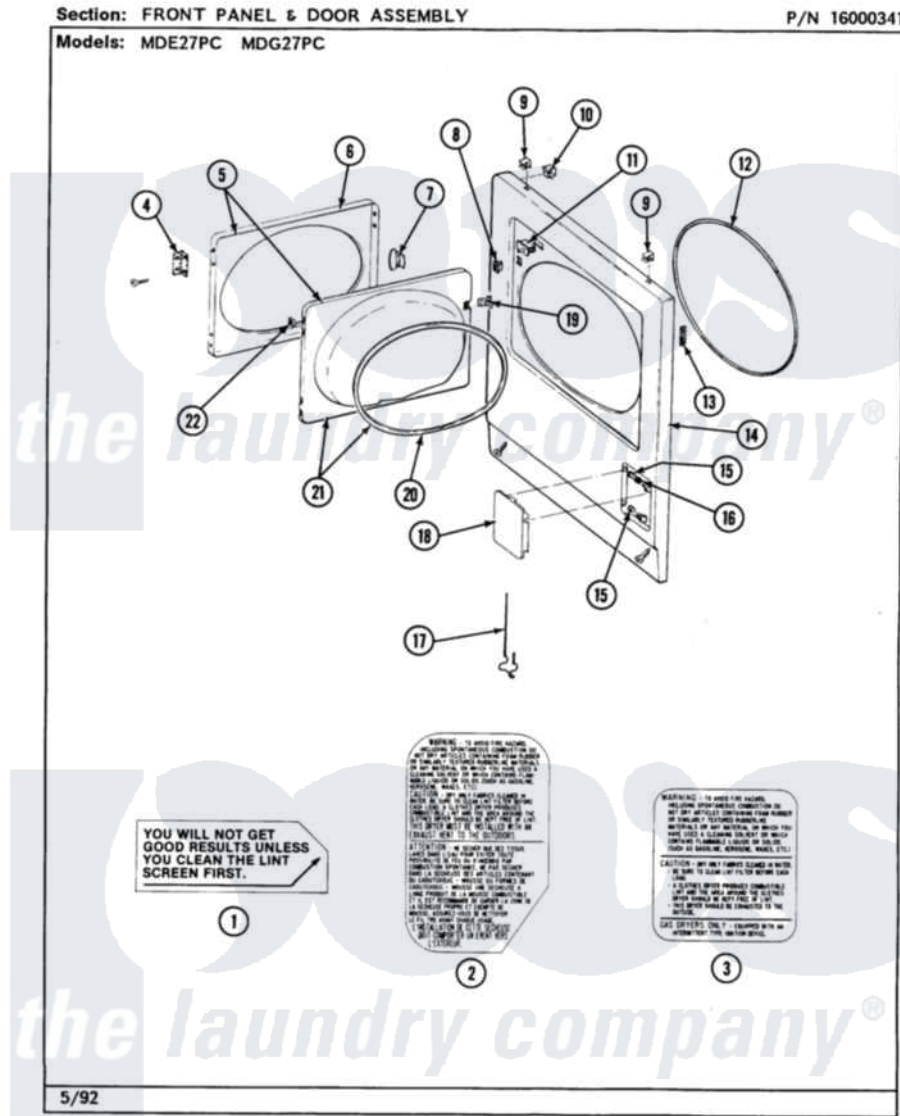

Maytag MDG27PCAAW 04 - FRONT PANEL & DOOR ASSEMBLY

Maytag Commercial Maytag MDG27PCAAW Dryer Parts Parts Diagram 04 - FRONT PANEL & DOOR ASSEMBLY
 Click on the part number to view part

Item	Original Part Number	Replaced By	Status	Part Description
001	Y313340			LABEL, LINT SCREEN INSTRUCTION
002	314941		Not Available	LABEL, INSTRUCTION
003	NLA		Not Available	PART NOT USED
004	307099	33001230		Hinge, Door
"	Y314062			Screw, Door Hinge And Panel
005	NLA		Not Available	DOOR ASSY. COMPLETE (WHITE)
006	314967		Not Available	DOOR W/WINDOW OUTER HALF (WHT)
"	NLA		Not Available	(ALMOND)
007	314939			Handle, Door
"	314974			Handle, Door
008	306436			Door Latch Kit--W
009	212982	22001650		Fastener, Spring
010	Y310376			Clip, Door Switch Harness
011	Y305753	W10169313		Switch-Dor

012	314937		Seal, Front Panel
013	Y313907		Fastener, Twin
014	204439		Screw And Fstner Assembly
"	212949	22001866	Screw, Relay
"	NLA	Not Available	PANEL, FRONT UPPER (WHITE)
"	Y308464	Y308463	Panel, Front
015	NLA	Not Available	BUSHING, ACCESS DOOR
016	312369		Sleeve, Access Panel Stud Part Not Used
017	Y314025		Latch For Access Door
018	NLA	Not Available	DOOR, ACCESS (WHITE)
019	314936	33001305	Strike, Door
"	314944	33001305	Strike, Door
020	314935	33001192	Seal, Door
021	308069	Not Available	DOOR, INNER W/GASKET
022	Y313910		Clip, Door Liner To Outer Panel