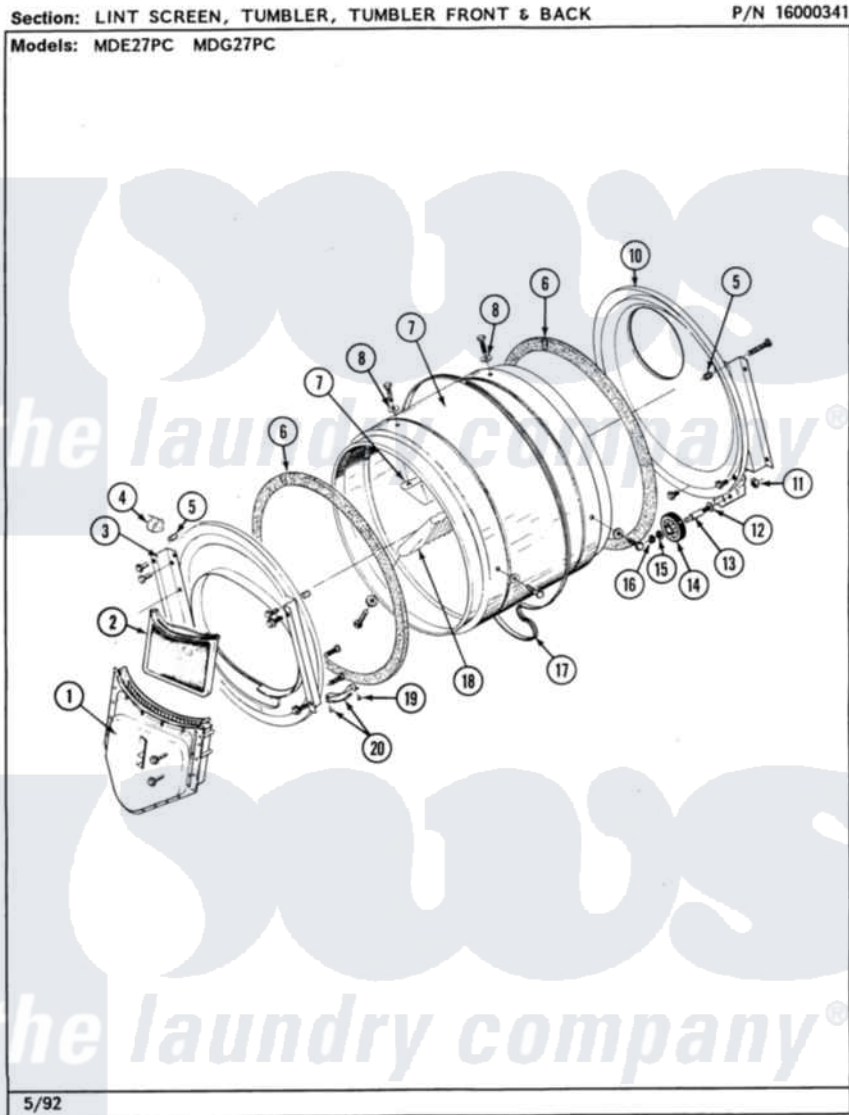

Maytag MDG27PCAAW 05 - LINT SCREEN, TUMBLER (FRONT & BACK)

16

Maytag [Commercial Maytag MDG27PCAAW Dryer Parts](#) Parts Diagram 05 - LINT SCREEN, TUMBLER (FRONT & BACK)

[Click on the part number to view part](#)

Item	Original Part Number	Replaced By	Status	Part Description
001	Y307112	33001016		Outlet Duct Assembly
"	Y314110	33002917		Screw, No.10-16
002	307108	33002970		Lint Filte
003	307109	33001179		Front, Tumbler
"	Y313561			Screw----NA
"	NLA		Not Available	SCREW
"	Y310632	1163839		Screw
004	Y310376			Clip, Door Switch Harness
005	NLA		Not Available	COVER, THREAD
006	314820			Seal, Tumbler
007	314803	33001012		Baffle
"	Y310759			Screw, Tumbler Baffles
008	314158			Washer, Baffle To Tumbler
009	306663		Not Available	TUMBLER W/BAFFLES
"	314802		Not Available	TUMBLER W/OUT BAFFLES
				Screw, 2A X 2/8 Hex Washer

010	211294	90767	Screw, 0A X 3/8 Hex Washer Head Tapping
"	Y307114	33001178	Back, Tumbler
"	Y308544	33001178	Back, Tumbler
011	312538	33001443	Nut, Hex
012	Y313347	312535	Washer, Vault Mounting Brk.
013	Y312948	6-3129480	Shaft- Tumbler
014	Y303373	12001541	Drum Roller/Washer Assembly--W
015	312535		Washer, Vault Mounting Brk.
016	410233	9703438	Ring-Retrn
017	Y312959		Poly "V" Belt For Tumbler
018	314804	33001004	Baffle, Tall
"	Y310759		Screw, Tumbler Baffles
019	210720		Rivet, Bearing To Tumbler Frnt
020	306508		Tumbler Bearing Kit ---W