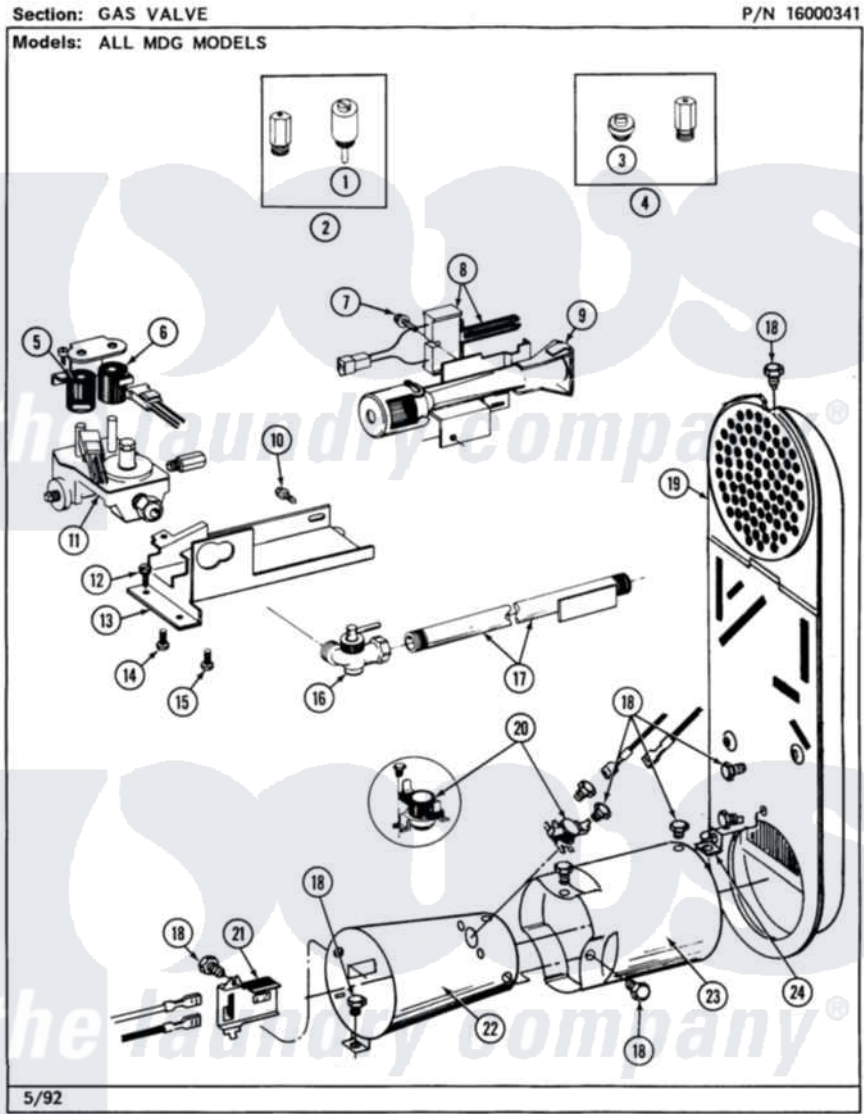

Maytag MDG27PCAAW 06 - GAS VALVE

20

Maytag [Commercial Maytag MDG27PCAAW Dryer Parts](#) Parts Diagram 06 - GAS VALVE
 Click on the part number to view part

| Item | Original Part Number | Replaced By | Status | Part Description |
|------|-------------------------|---------------------------|---------------|--------------------------------|
| 001 | 306184 | | Not Available | PLUG, BLOCKING (LPG REGULATOR) |
| 002 | Y308378 | W10402145 | | LP Gas Con |
| 003 | 314602 | 694424 | | Leak, Limiter |
| 004 | Y308377 | | Not Available | CONVERSION KIT (LP TO NATURAL) |
| 005 | 306106 | | | Coil, Holding And Booster--W |
| 006 | 306105 | 694540 | | Coil, 60 Hz |
| 007 | 304971 | | | Screw Note: Screw, Igniter |
| 008 | 304970 | 4391996 | | Ignitor |
| 009 | 304974 | 33002793 | | Burner Assembly |
| " | Y308457 | 33002793 | | Burner Assembly |
| 010 | Y310632 | 1163839 | | Screw |
| 011 | 308345 | | | Valve, Gas |
| 012 | Y313561 | | | Screw---NA |
| 013 | 314566 | | | Gas Control Bracket |
| 014 | 314082 | 00767 | | Screw, 8A X 3/8 HeX Washer |

| | | | |
|-----|-------------------------|--------------------------|--|
| 014 | J14002 | 30707 | Head Tapping |
| 015 | Y313559 | | Screw |
| 016 | Y303349 | | Angle Shut-Off, Gas Valve |
| 017 | Y303383 | 33001735 | Pipe And Bracket Assembly Series 18 Not Needed Use Vavle |
| 018 | 211294 | 90767 | Screw, 8A X 3/8 HeX Washer Head Tapping |
| 019 | 307119 | | Duct, Inlet Assembly |
| " | Y308504 | Not Available | INLET DUCT ASSEMBLY |
| 020 | 305169 | | Thermostat, Hi-Limit Gas |
| 021 | Y303377 | 338906 | Radiant, Sensor |
| 022 | Y303368 | | Cone, Combustion |
| " | Y308548 | | Combustion Cone Assembly |
| 023 | Y303841 | | Cone, Extension |
| 024 | Y312890 | | Retainer, Heater Chamber |