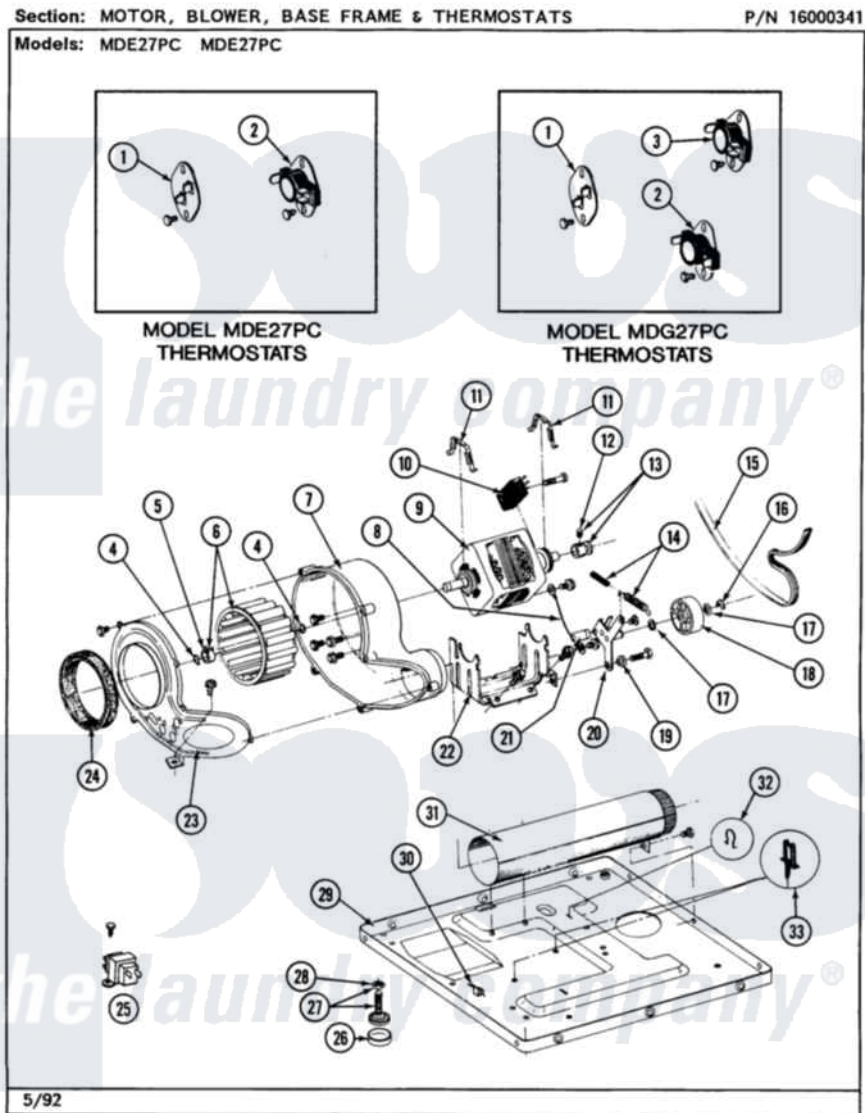

# Maytag MDG27PCAAW 07 - MOTOR, BLOWER, BASE FRAME & THERMOSTATS

22

Maytag [Commercial Maytag MDG27PCAAW Dryer Parts](#) Parts Diagram 07 - MOTOR, BLOWER, BASE FRAME & THERMOSTATS

[Click on the part number to view part](#)

Item	Original Part Number	Replaced By	Status	Part Description
001	<a href="#">211294</a>	<a href="#">90767</a>		Screw, 8A X 3/8 HeX Washer Head Tapping
"	<a href="#">306056</a>			Thermistor Temp. Control Part Not Used Mde/G26pc Only.
002	<a href="#">211294</a>	<a href="#">90767</a>		Screw, 8A X 3/8 HeX Washer Head Tapping
"	Y303391	<a href="#">33303391</a>		Thermostat, Cycling
003	<a href="#">211294</a>	<a href="#">90767</a>		Screw, 8A X 3/8 HeX Washer Head Tapping
"	<a href="#">303392</a>			Thermostat, Cycling
004	410233	<a href="#">9703438</a>		Ring-Retrn
005	<a href="#">312967</a>			Clamp, Blower Housing
006	<a href="#">Y303836</a>			Blower Wheel Assembly And Clamp
007	<a href="#">Y312893</a>			Housing, Blower
008	<a href="#">901220</a>			Ground Wire
"	910343	<a href="#">488234</a>		Screw 8-32 X 1/4