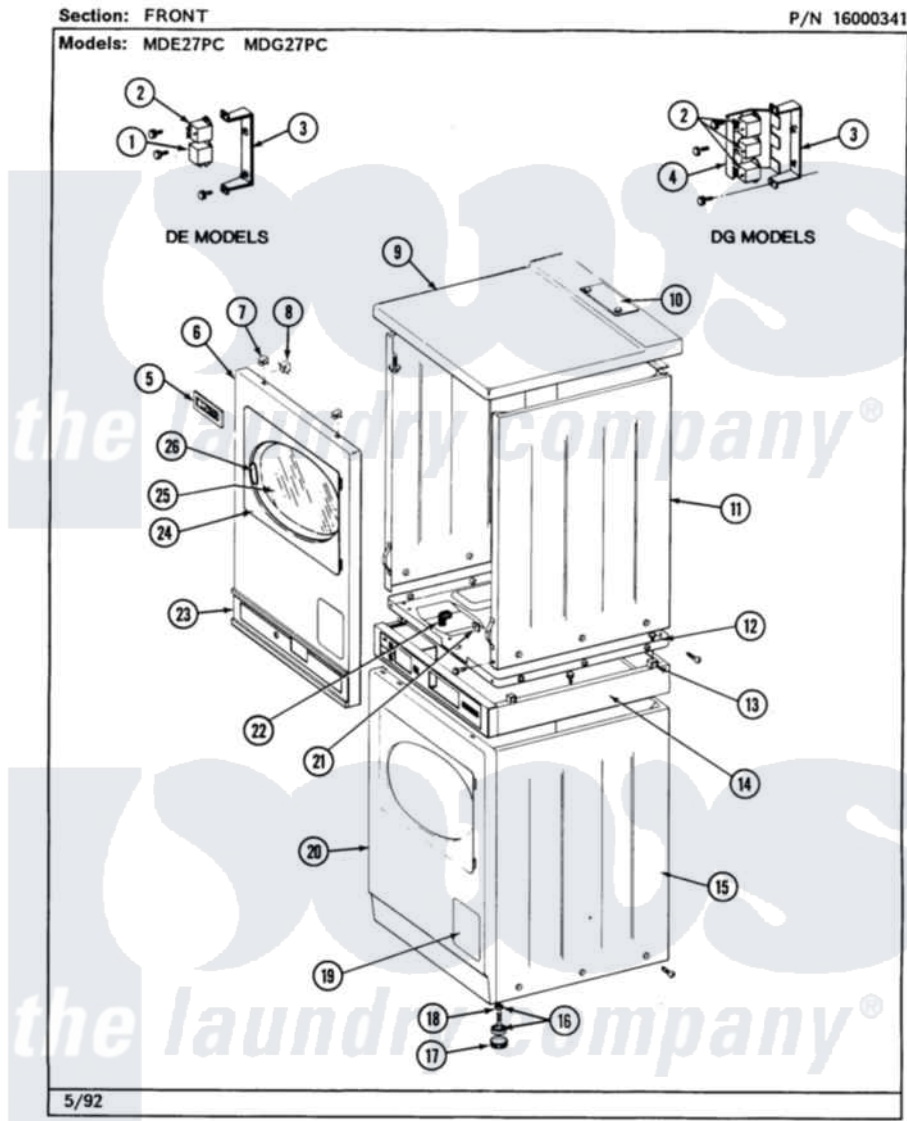

Maytag MDG27PCABL 01 - FRONT

Maytag [Commercial Maytag MDG27PCABL Dryer Parts](#) Parts Diagram 01 - FRONT
 Click on the part number to view part

Item	Original Part Number	Replaced By	Status	Part Description
001	306398			Relay, Heater
"	Y251119	3177991		Screw
002	901961	W10133335		Relay, Motor
"	Y251119	3177991		Screw
003	314627			Bracket, Relays
"	Y310632	1163839		Screw
004	NLA		Not Available	RELAY COVER
"	Y310632	1163839		Screw
005	NLA		Not Available	NAME PLATE
006	NLA		Not Available	PANEL, FRONT UPPER (WHITE)
007	212982	22001650		Fastener, Spring
008	Y310376			Clip, Door Switch Harness
009	307104			Top Cover Assembly
"	NLA		Not Available	(ALMOND)
010	NLA		Not Available	TOP COVER PLATE
"	Y313559			Screw

011	204445			Screw And Fastener Assembly
"	213007			Xfor Cabinet See Cabinet, Back
"	NLA		Not Available	CABINET, UPPER (WHITE)
012	306261			Base Assembly, Upper Dryer
"	314663	214354		Screw, Top Cover To Cabnt.
013	310933	33002194		Nut, Speed
014	NLA		Not Available	COUPLING COLLAR-WHITE
"	Y310632	1163839		Screw
015	NLA		Not Available	CABINET, LOWER (WHITE)
016	Y302699	22003428		Leg, Adjustable
017	210684			Foot, Adjustable Leg
018	210385			Lock Nut For Adjustable Leg
019	NLA		Not Available	DOOR, ACCESS (WHITE)
020	204439			Screw And Fstner Assembly
"	NLA		Not Available	PANEL, FRONT (WHITE)
021	NLA		Not Available	RETAINER, FRONT PANEL
022	314522			Grommet, Strain Relief
023	NLA		Not Available	UPPER CONTROL EXTRUSION
024	314967		Not Available	DOOR W/WINDOW OUTER HALF (WHT)
"	NLA		Not Available	DOOR ASSY. COMPLETE (WHITE)
025	308069		Not Available	DOOR, INNER W/GASKET
026	314939			Handle, Door
"	314974			Handle, Door