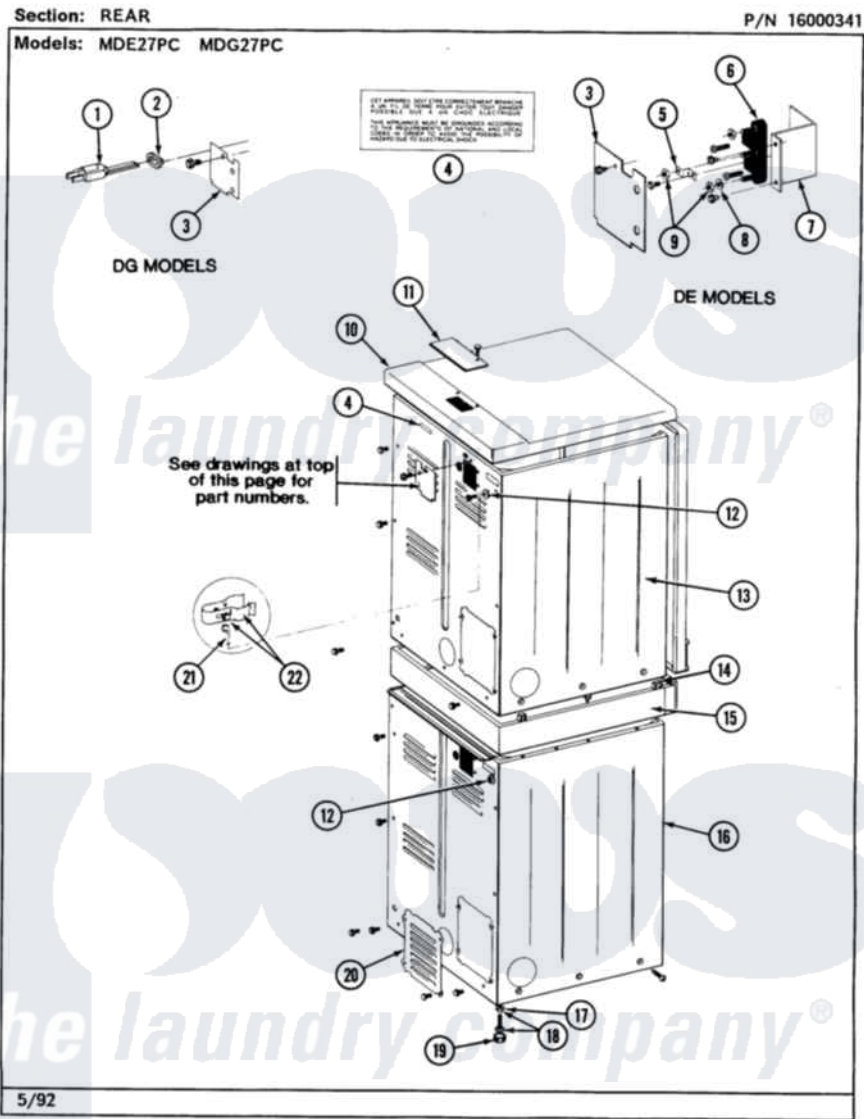

Maytag MDG27PCABL 02 - REAR

6

Maytag [Commercial Maytag MDG27PCABL Dryer Parts](#) Parts Diagram 02 - REAR
 Click on the part number to view part

Item	Original Part Number	Replaced By	Status	Part Description
001	302521		Not Available	CORD, POWER PART NOT USED-GAS MODELS ONLY
002	211881			Grommet, Cord Part Not Used-Gas Models Only
003	Y313561			Screw---NA
"	Y312905		Not Available	COVER, TERMINAL
004	214519			LABEL, ELECTRICAL INSTR. PART NOT USED-GAS MODELS ONLY
005	Y311423	489483		Screw 10-32 X 1/2
"	Y312184			Strap, Grounding
006	400008			Block, Terminal
"	Y312209	W10001200		Screw
007	Y313561			Screw---NA
"	Y312904			Bracket, Terminal Block
008	Y311270			Washer, Terminal Block
009	311484	112432		Nut
010	307104			Top Cover Assembly

"	NLA		Not Available	(ALMOND)
011	NLA		Not Available	TOP COVER PLATE
"	Y313559			Screw
012	NLA		Not Available	SCREW & WASHER ASSY.
013	213007			Xfor Cabinet See Cabinet, Back
"	NLA		Not Available	CABINET, UPPER (WHITE)
"	Y310632	1163839		Screw
014	310933	33002194		Nut, Speed
015	NLA		Not Available	COUPLING COLLAR-WHITE
"	Y310632	1163839		Screw
016	NLA		Not Available	CABINET, LOWER (WHITE)
017	210385			Lock Nut For Adjustable Leg
018	Y302699	22003428		Leg, Adjustable
019	210684			Foot, Adjustable Leg
020	211294	90767		Screw, 8A X 3/8 HeX Washer Head Tapping
"	Y313561			Screw----NA
"	Y312951		Not Available	ACCESS COVER, BACK
021	311155			Ground Wire And Clamp
022	301548			Clamp, Ground Wire