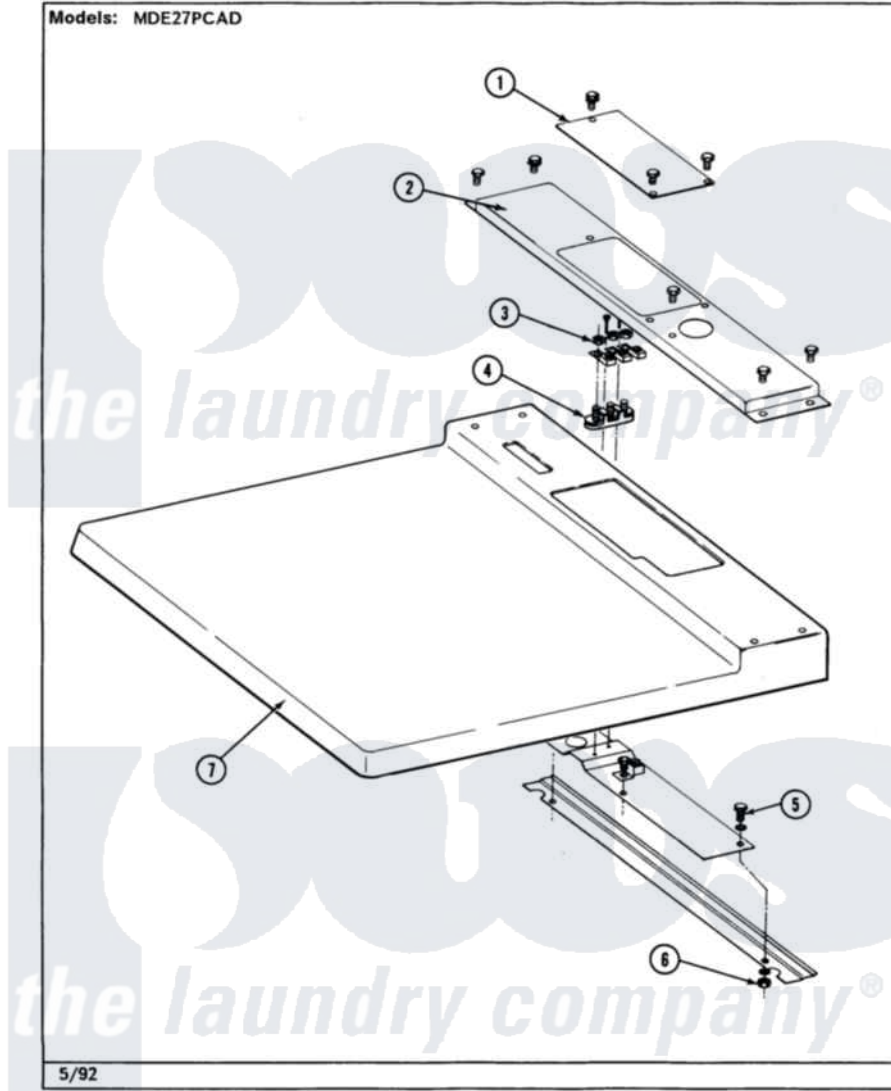

Maytag MDG27PCABL 03 - TOP COVER

Section: TOP COVER - DE-CANADA ONLY

P/N 16000341

Models: MDE27PCAD

5/92

8

Maytag [Commercial Maytag MDG27PCABL Dryer Parts](#) Parts Diagram 03 - TOP COVER
 Click on the part number to view part

Item	Original Part Number	Replaced By	Status	Part Description
001	211294	90767		Screw, 8A X 3/8 HeX Washer Head Tapping
"	Y313559			Screw
"	Y314174			Terminal Cover - Canada
002	211294	90767		Screw, 8A X 3/8 HeX Washer Head Tapping
"	NLA		Not Available	CONDUIT ENTRANCE
"	Y313559			Screw
003	311484	112432		Nut
004	400008			Block, Terminal
"	Y312209	W10001200		Screw
005	NLA		Not Available	SCREW
006	Y052721			Nut, Terminal Block Plate
007	NLA		Not Available	TOP COVER-WHITE