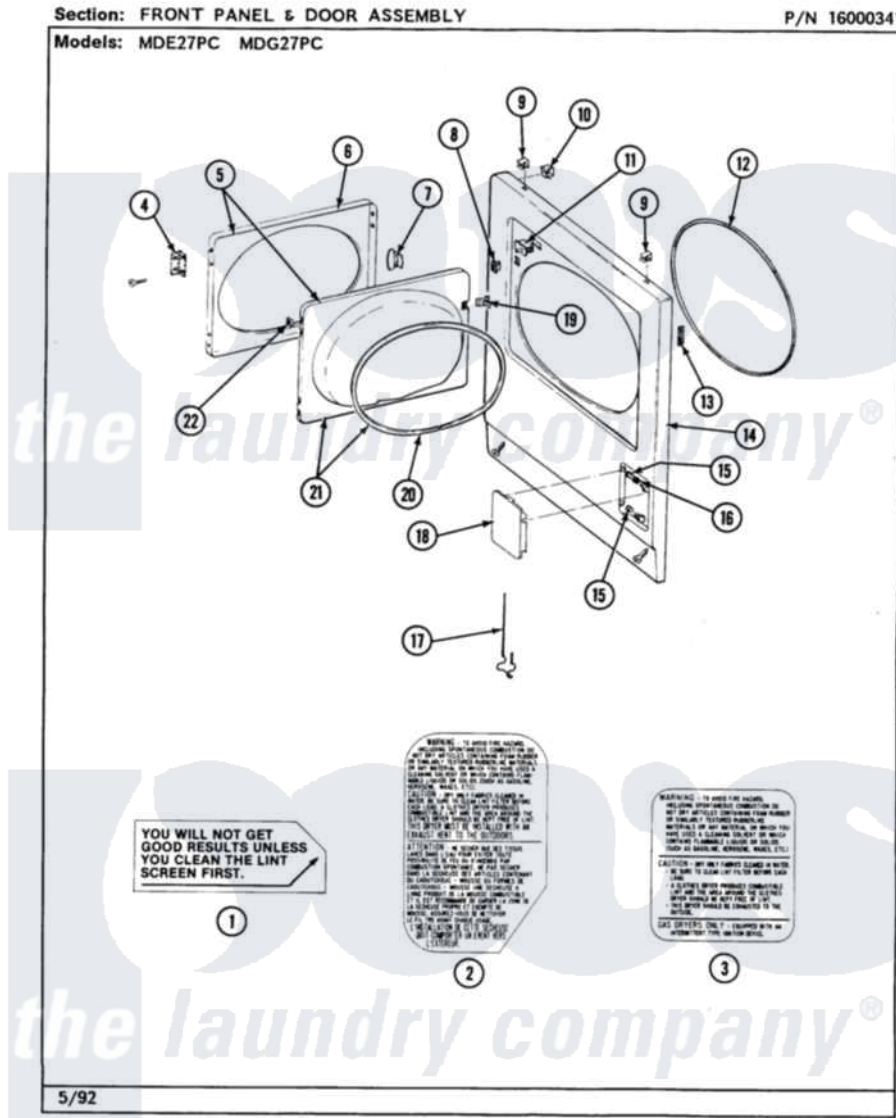

Maytag MDG27PCABL 05 - FRONT PANEL & DOOR ASSEMBLY

Maytag [Commercial Maytag MDG27PCABL Dryer Parts](#) Parts Diagram 05 - FRONT PANEL & DOOR ASSEMBLY
 Click on the part number to view part

Item	Original Part Number	Replaced By	Status	Part Description
001	Y313340			LABEL, LINT SCREEN INSTRUCTION
002	314941		Not Available	LABEL, INSTRUCTION
003	NLA		Not Available	LABEL, INSTRUCTION
004	307099	33001230		Hinge, Door
"	Y314062			Screw, Door Hinge And Panel
005	NLA		Not Available	DOOR ASSY. COMPLETE (WHITE)
006	314967		Not Available	DOOR W/WINDOW OUTER HALF (WHT)
"	NLA		Not Available	(ALMOND)
007	314939			Handle, Door
"	314974			Handle, Door
008	306436			Door Latch Kit--W
009	212982	22001650		Fastener, Spring
010	Y310376			Clip, Door Switch Harness
011	Y305753	W10169313		Switch-Dor

012	314937		Seal, Front Panel
013	Y313907		Fastener, Twin
014	204439		Screw And Fstner Assembly
"	212949	22001866	Screw, Relay
"	NLA	Not Available	PANEL, FRONT UPPER (WHITE)
"	Y308464	Y308463	Panel, Front
015	NLA	Not Available	BUSHING, ACCESS DOOR
016	312369		Sleeve, Access Panel Stud Part Not Used
017	Y314025		Latch For Access Door
018	NLA	Not Available	DOOR, ACCESS (WHITE)
019	314936	33001305	Strike, Door
"	314944	33001305	Strike, Door
020	314935	33001192	Seal, Door
021	308069	Not Available	DOOR, INNER W/GASKET
022	Y313910		Clip, Door Liner To Outer Panel