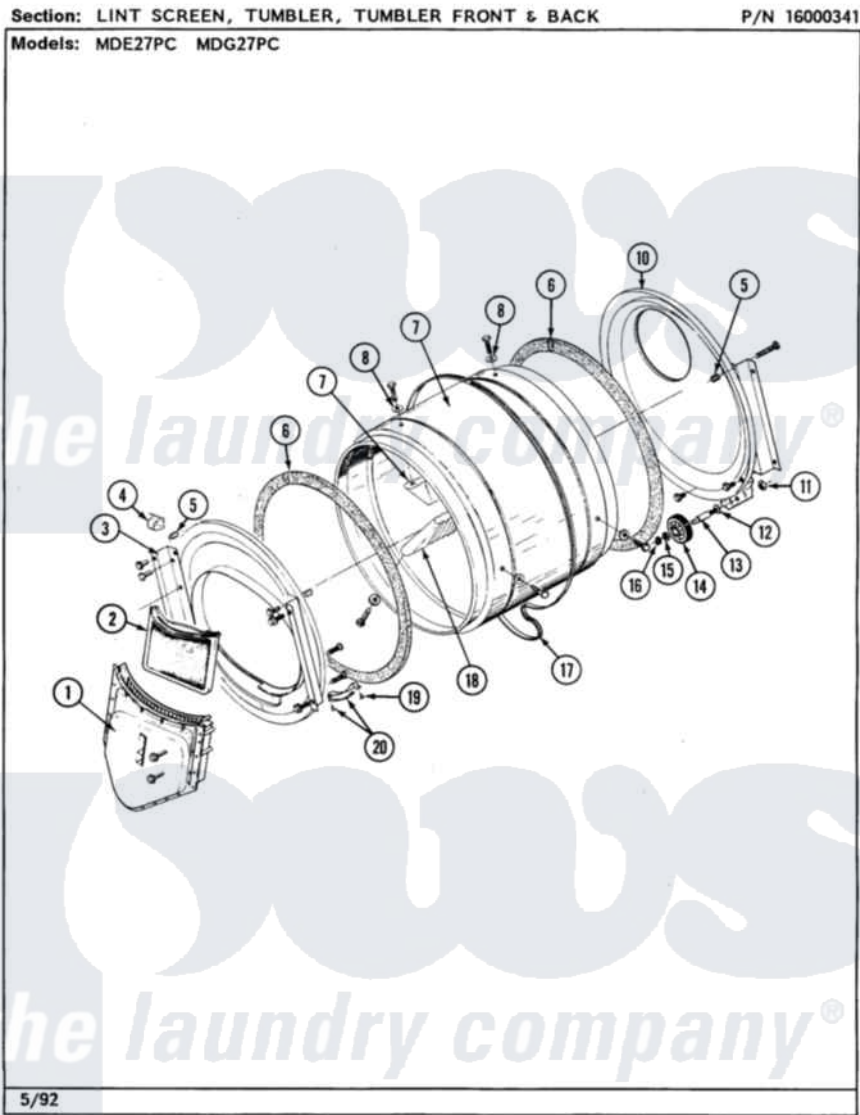

Maytag MDG27PCABL 06 - LINT SCREEN, TUMBLER (FRONT & BACK)

16

Maytag Commercial Maytag MDG27PCABL Dryer Parts Parts Diagram 06 - LINT SCREEN, TUMBLER (FRONT & BACK)

Click on the part number to view part

Item	Original Part Number	Replaced By	Status	Part Description
001	Y307112	33001016		Outlet Duct Assembly
"	Y314110	33002917		Screw, No.10-16
002	307108	33002970		Lint Filte
003	307109	33001179		Front, Tumbler
"	Y313561			Screw----NA
"	NLA		Not Available	SCREW
"	Y310632	1163839		Screw
004	Y310376			Clip, Door Switch Harness
005	NLA		Not Available	COVER, THREAD
006	314820			Seal, Tumbler
007	314803	33001012		Baffle
"	Y310759			Screw, Tumbler Baffles
008	314158			Washer, Baffle To Tumbler
009	306663		Not Available	TUMBLER W/BAFFLES
"	314802		Not Available	TUMBLER W/OUT BAFFLES
				Screw, 2A X 2/8 Hex Washer

010	211294	90767	Screw, 0A X 3/8 Hex Washer Head Tapping
"	Y307114	33001178	Back, Tumbler
"	Y308544	33001178	Back, Tumbler
011	312538	33001443	Nut, Hex
012	Y313347	312535	Washer, Vault Mounting Brk.
013	Y312948	6-3129480	Shaft- Tumbler
014	Y303373	12001541	Drum Roller/Washer Assembly--W
015	312535		Washer, Vault Mounting Brk.
016	410233	9703438	Ring-Retrn
017	Y312959		Poly "V" Belt For Tumbler
018	314804	33001004	Baffle, Tall
"	Y310759		Screw, Tumbler Baffles
019	210720		Rivet, Bearing To Tumbler Frnt
020	306508		Tumbler Bearing Kit ---W