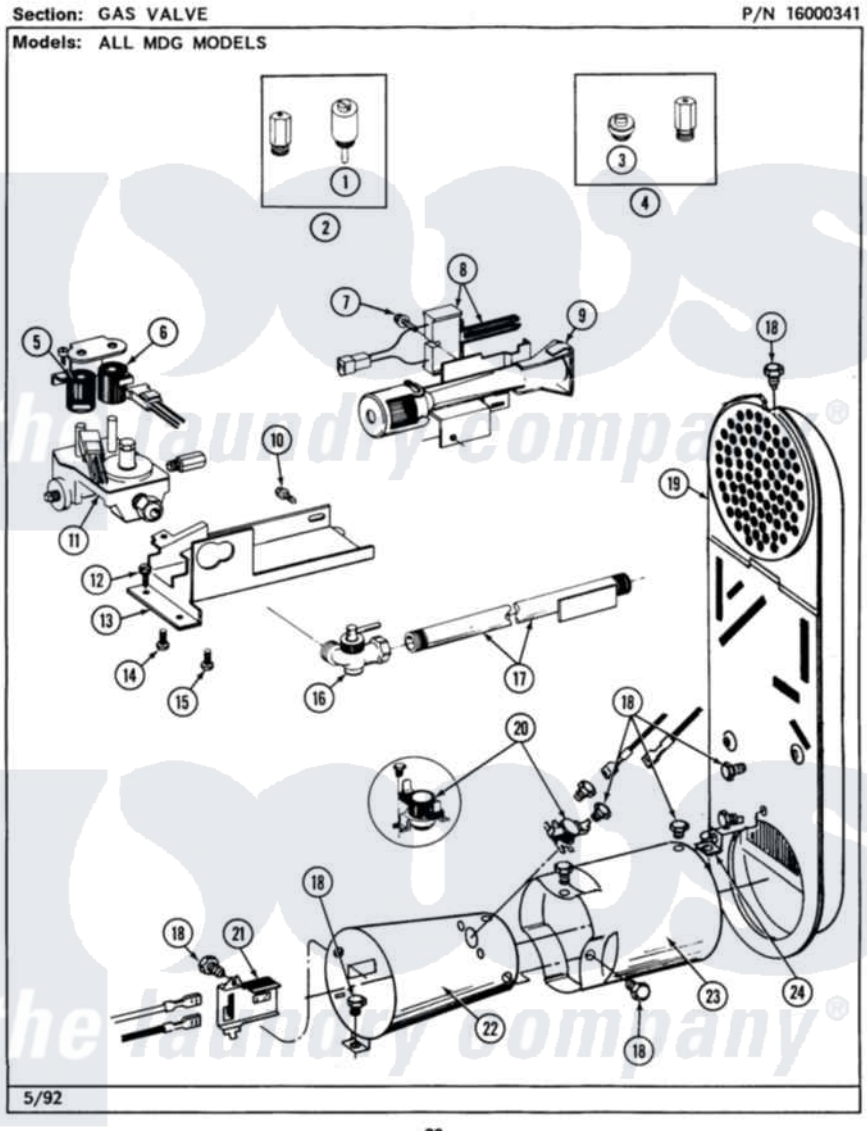

Maytag MDG27PCABL 07 - GAS VALVE

Maytag [Commercial Maytag MDG27PCABL Dryer Parts](#) Parts Diagram 07 - GAS VALVE
 Click on the part number to view part

Item	Original Part Number	Replaced By	Status	Part Description
001	306184		Not Available	PLUG, BLOCKING (LPG REGULATOR)
002	Y308378	W10402145		LP Gas Con
003	314602	694424		Leak, Limiter
004	Y308377		Not Available	CONVERSION KIT (LP TO NATURAL)
005	306106			Coil, Holding And Booster--W
006	306105	694540		Coil, 60 Hz
007	304971			Screw Note: Screw, Igniter
008	304970	4391996		Ignitor
009	304974	33002793		Burner Assembly
"	Y308457	33002793		Burner Assembly
010	Y310632	1163839		Screw
011	308345			Valve, Gas
012	Y313561			Screw---NA
013	314566			Gas Control Bracket
014	314082	00767		Screw, 8A X 3/8 HeX Washer

014	J14002	30707	Head Tapping
015	Y313559		Screw
016	Y303349		Angle Shut-Off, Gas Valve
017	Y303383	33001735	Pipe And Bracket Assembly Series 18 Not Needed Use Vavle
018	211294	90767	Screw, 8A X 3/8 HeX Washer Head Tapping
019	307119		Duct, Inlet Assembly
"	Y308504	Not Available	INLET DUCT ASSEMBLY
020	305169		Thermostat, Hi-Limit Gas
021	Y303377	338906	Radiant, Sensor
022	Y303368		Cone, Combustion
"	Y308548		Combustion Cone Assembly
023	Y303841		Cone, Extension
024	Y312890		Retainer, Heater Chamber