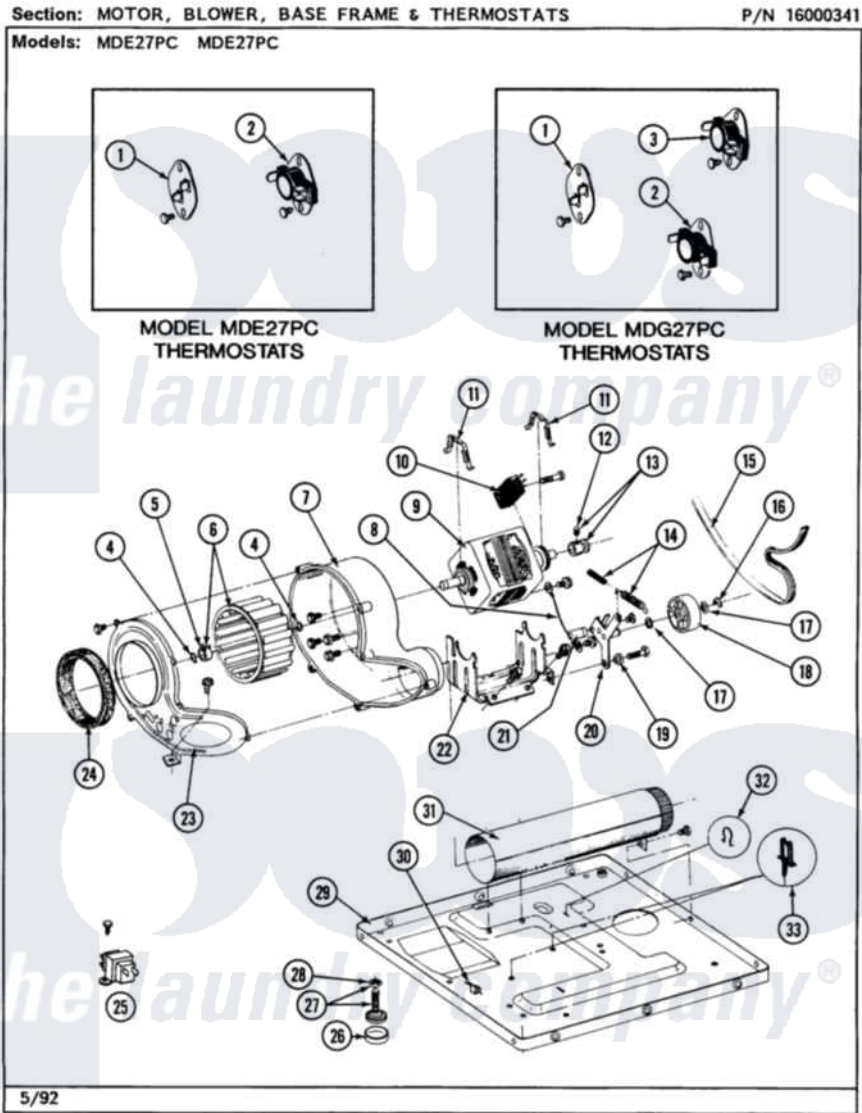

Maytag MDG27PCABL 08 - MOTOR, BLOWER, BASE FRAME & THERMOSTATS

22

Maytag Commercial Maytag MDG27PCABL Dryer Parts Parts Diagram 08 - MOTOR, BLOWER, BASE FRAME & THERMOSTATS

Click on the part number to view part

Item	Original Part Number	Replaced By	Status	Part Description
001	211294	90767		Screw, 8A X 3/8 HeX Washer Head Tapping
"	306056			Thermistor Temp. Control Part Not Used Mde/G26pc Only.
002	211294	90767		Screw, 8A X 3/8 HeX Washer Head Tapping
"	Y303391	33303391		Thermostat, Cycling
003	211294	90767		Screw, 8A X 3/8 HeX Washer Head Tapping
"	303392			Thermostat, Cycling
004	410233	9703438		Ring-Retrn
005	312967			Clamp, Blower Housing
006	Y303836			Blower Wheel Assembly And Clamp
007	Y312893			Housing, Blower
008	901220			Ground Wire
"	910343	488234		Screw 8-32 X 1/4