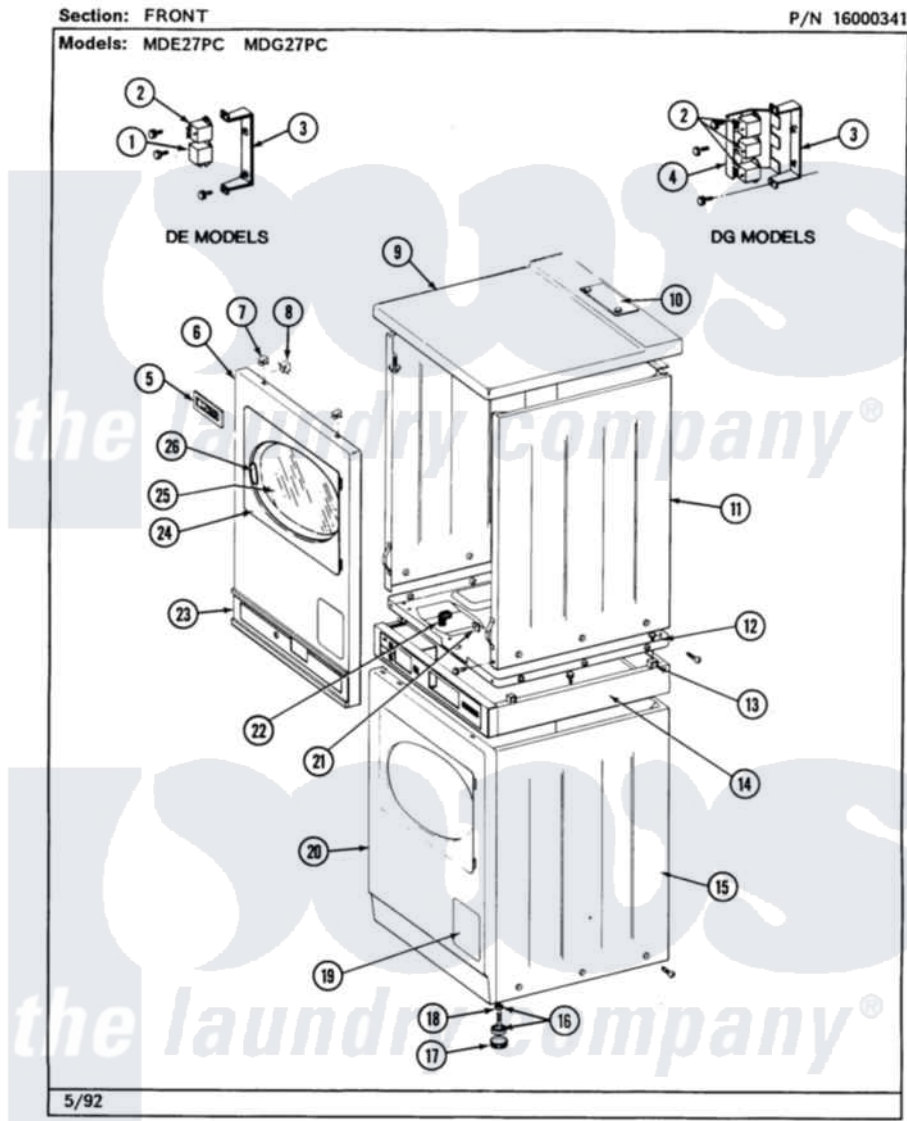

Maytag MDG27PCABW 01 - FRONT

Maytag [Commercial Maytag MDG27PCABW Dryer Parts](#) Parts Diagram 01 - FRONT
 Click on the part number to view part

Item	Original Part Number	Replaced By	Status	Part Description
001	306398			Relay, Heater
"	Y251119	3177991		Screw
002	901961	W10133335		Relay, Motor
"	Y251119	3177991		Screw
003	314627			Bracket, Relays
"	Y310632	1163839		Screw
004	NLA		Not Available	RELAY COVER
"	Y310632	1163839		Screw
005	NLA		Not Available	NAME PLATE
006	NLA		Not Available	PANEL, FRONT UPPER (WHITE)
007	212982	22001650		Fastener, Spring
008	Y310376			Clip, Door Switch Harness
009	307104			Top Cover Assembly
"	NLA		Not Available	(ALMOND)
010	NLA		Not Available	TOP COVER PLATE
"	Y313559			Screw

011	204445			Screw And Fastener Assembly
"	213007			Xfor Cabinet See Cabinet, Back
"	NLA		Not Available	CABINET, UPPER (WHITE)
012	306261			Base Assembly, Upper Dryer
"	314663	214354		Screw, Top Cover To Cabnt.
013	310933	33002194		Nut, Speed
014	NLA		Not Available	COUPLING COLLAR-WHITE
"	Y310632	1163839		Screw
015	NLA		Not Available	CABINET, LOWER (WHITE)
016	Y302699	22003428		Leg, Adjustable
017	210684			Foot, Adjustable Leg
018	210385			Lock Nut For Adjustable Leg
019	NLA		Not Available	DOOR, ACCESS (WHITE)
020	204439			Screw And Fstner Assembly
"	NLA		Not Available	PANEL, FRONT (WHITE)
021	NLA		Not Available	RETAINER, FRONT PANEL
022	314522			Grommet, Strain Relief
023	NLA		Not Available	UPPER CONTROL EXTRUSION
024	314967		Not Available	DOOR W/WINDOW OUTER HALF (WHT)
"	NLA		Not Available	DOOR ASSY. COMPLETE (WHITE)
025	308069		Not Available	DOOR, INNER W/GASKET
026	314939			Handle, Door
"	314974			Handle, Door