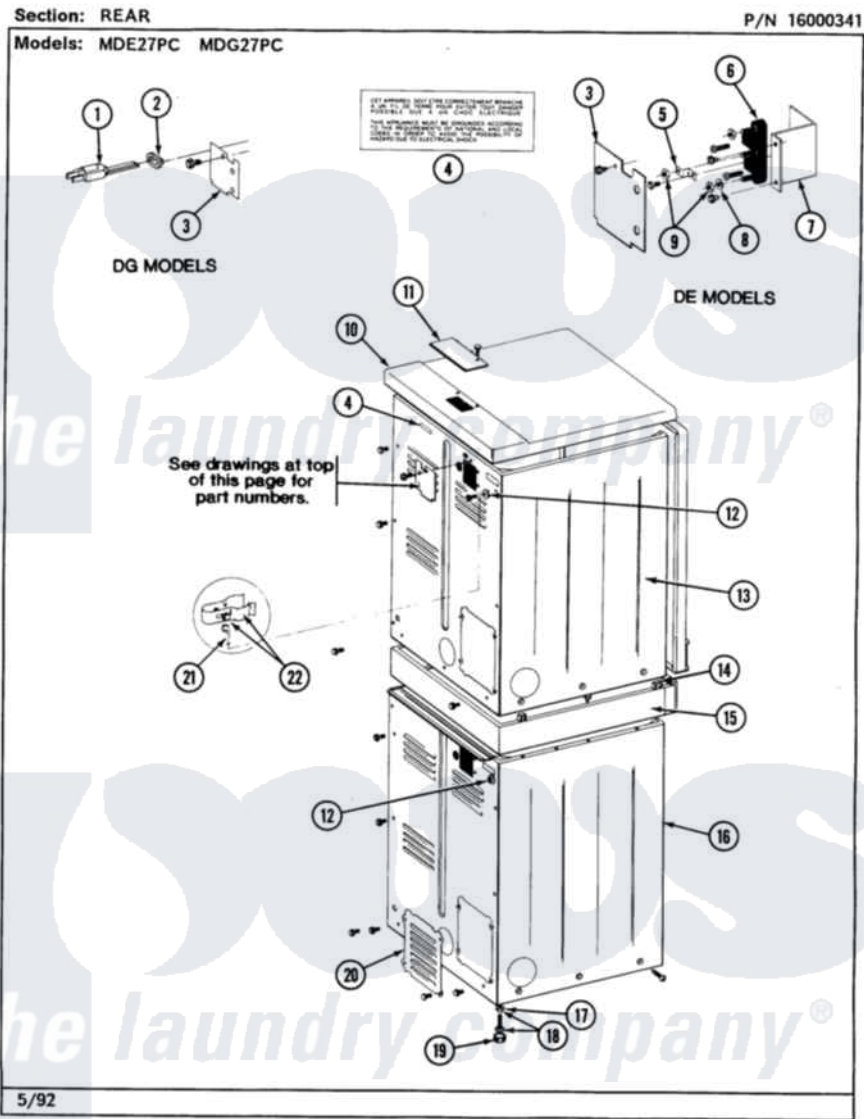

Maytag MDG27PCABW 02 - REAR

6

Maytag [Commercial Maytag MDG27PCABW Dryer Parts](#) Parts Diagram 02 - REAR
 Click on the part number to view part

Item	Original Part Number	Replaced By	Status	Part Description
001	302521		Not Available	CORD, POWER PART NOT USED-GAS MODELS ONLY
002	211881			Grommet, Cord Part Not Used-Gas Models Only
003	Y313561			Screw---NA
"	Y312905		Not Available	COVER, TERMINAL
004	214519			LABEL, ELECTRICAL INSTR. PART NOT USED-GAS MODELS ONLY
005	Y311423	489483		Screw 10-32 X 1/2
"	Y312184			Strap, Grounding
006	400008			Block, Terminal
"	Y312209	W10001200		Screw
007	Y313561			Screw---NA
"	Y312904			Bracket, Terminal Block
008	Y311270			Washer, Terminal Block
009	311484	112432		Nut
010	307104			Top Cover Assembly

"	NLA		Not Available	(ALMOND)
011	NLA		Not Available	TOP COVER PLATE
"	Y313559			Screw
012	NLA		Not Available	SCREW & WASHER ASSY.
013	213007			Xfor Cabinet See Cabinet, Back
"	NLA		Not Available	CABINET, UPPER (WHITE)
"	Y310632	1163839		Screw
014	310933	33002194		Nut, Speed
015	NLA		Not Available	COUPLING COLLAR-WHITE
"	Y310632	1163839		Screw
016	NLA		Not Available	CABINET, LOWER (WHITE)
017	210385			Lock Nut For Adjustable Leg
018	Y302699	22003428		Leg, Adjustable
019	210684			Foot, Adjustable Leg
020	211294	90767		Screw, 8A X 3/8 HeX Washer Head Tapping
"	Y313561			Screw---NA
"	Y312951		Not Available	ACCESS COVER, BACK
021	311155			Ground Wire And Clamp
022	301548			Clamp, Ground Wire