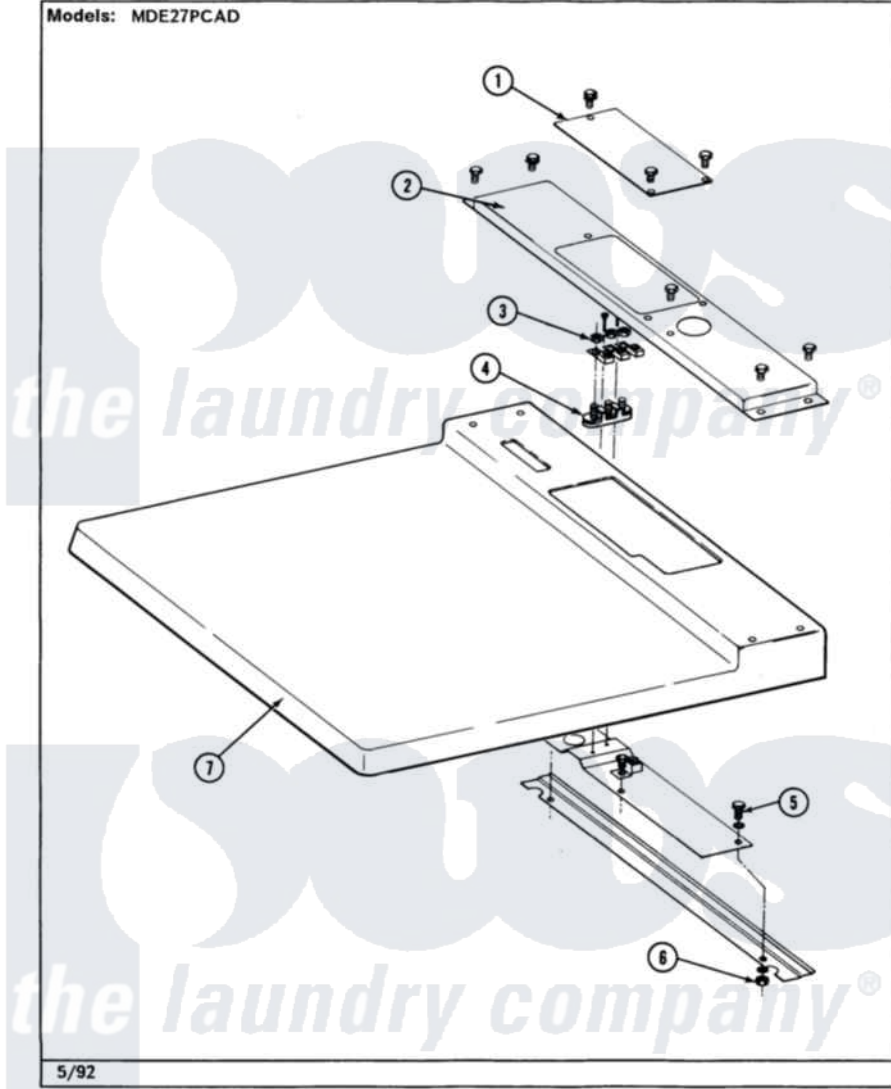

Maytag MDG27PCABW 03 - TOP COVER

Section: TOP COVER - DE-CANADA ONLY

P/N 16000341

Models: MDE27PCAD

5/92

8

Maytag [Commercial Maytag MDG27PCABW Dryer Parts](#) Parts Diagram 03 - TOP COVER

[Click on the part number to view part](#)

Item	Original Part Number	Replaced By	Status	Part Description
001	211294	90767		Screw, 8A X 3/8 HeX Washer Head Tapping
"	Y313559			Screw
"	Y314174			Terminal Cover - Canada
002	211294	90767		Screw, 8A X 3/8 HeX Washer Head Tapping
"	NLA		Not Available	CONDUIT ENTRANCE
"	Y313559			Screw
003	311484	112432		Nut
004	400008			Block, Terminal
"	Y312209	W10001200		Screw
005	NLA		Not Available	SCREW
006	Y052721			Nut, Terminal Block Plate
007	NLA		Not Available	TOP COVER-WHITE