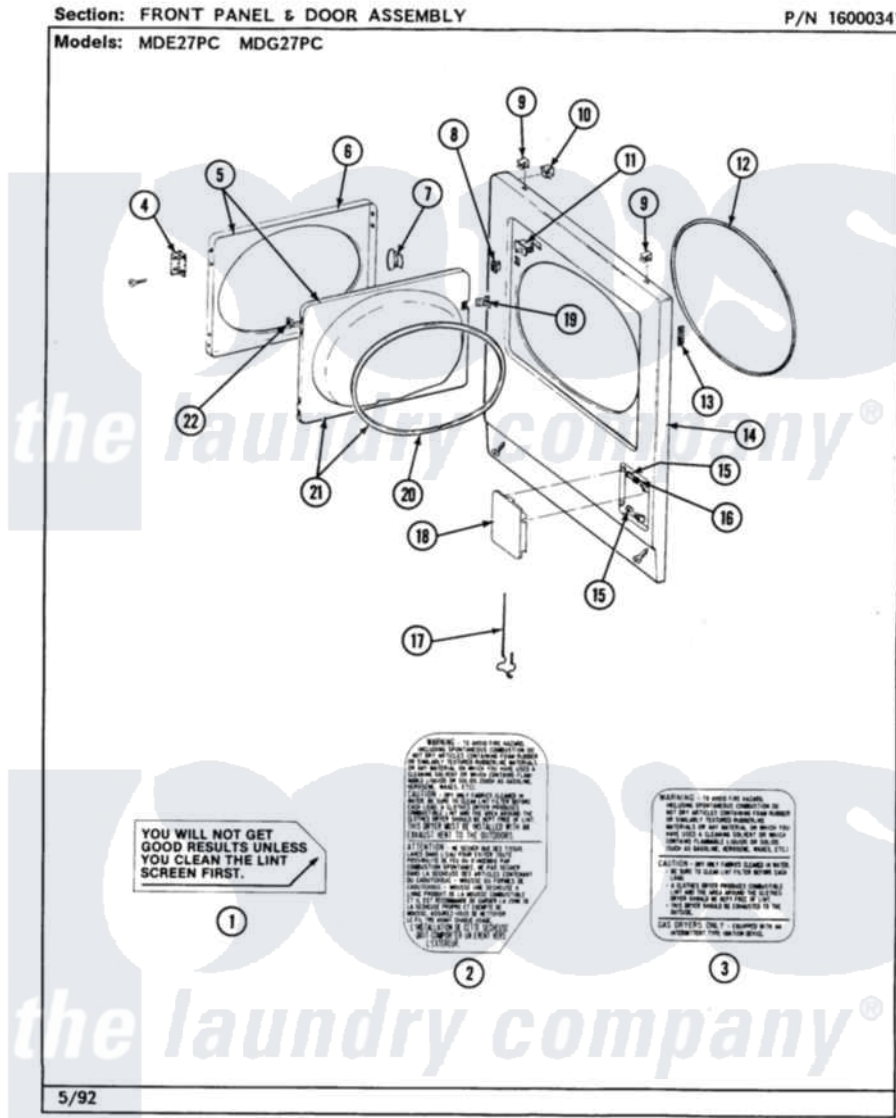

# Maytag MDG27PCABW 05 - FRONT PANEL & DOOR ASSEMBLY

Maytag Commercial Maytag MDG27PCABW Dryer Parts Parts Diagram 05 - FRONT PANEL & DOOR ASSEMBLY  
 Click on the part number to view part

Item	Original Part Number	Replaced By	Status	Part Description
001	<a href="#">Y313340</a>			LABEL, LINT SCREEN INSTRUCTION
002	314941		Not Available	LABEL, INSTRUCTION
003	NLA		Not Available	LABEL, INSTRUCTION
004	307099	<a href="#">33001230</a>		Hinge, Door
"	<a href="#">Y314062</a>			Screw, Door Hinge And Panel
005	NLA		Not Available	DOOR ASSY. COMPLETE (WHITE)
006	314967		Not Available	DOOR W/WINDOW OUTER HALF (WHT)
"	NLA		Not Available	(ALMOND)
007	<a href="#">314939</a>			Handle, Door
"	<a href="#">314974</a>			Handle, Door
008	<a href="#">306436</a>			Door Latch Kit--W
009	212982	<a href="#">22001650</a>		Fastener, Spring
010	<a href="#">Y310376</a>			Clip, Door Switch Harness
011	<a href="#">Y305753</a>	<a href="#">W10169313</a>		Switch-Dor

012	<a href="#">314937</a>		Seal, Front Panel
013	<a href="#">Y313907</a>		Fastener, Twin
014	<a href="#">204439</a>		Screw And Fstner Assembly
"	212949	<a href="#">22001866</a>	Screw, Relay
"	NLA	Not Available	PANEL, FRONT UPPER (WHITE)
"	Y308464	<a href="#">Y308463</a>	Panel, Front
015	NLA	Not Available	BUSHING, ACCESS DOOR
016	<a href="#">312369</a>		Sleeve, Access Panel Stud Part Not Used
017	<a href="#">Y314025</a>		Latch For Access Door
018	NLA	Not Available	DOOR, ACCESS (WHITE)
019	314936	<a href="#">33001305</a>	Strike, Door
"	314944	<a href="#">33001305</a>	Strike, Door
020	314935	<a href="#">33001192</a>	Seal, Door
021	308069	Not Available	DOOR, INNER W/GASKET
022	<a href="#">Y313910</a>		Clip, Door Liner To Outer Panel