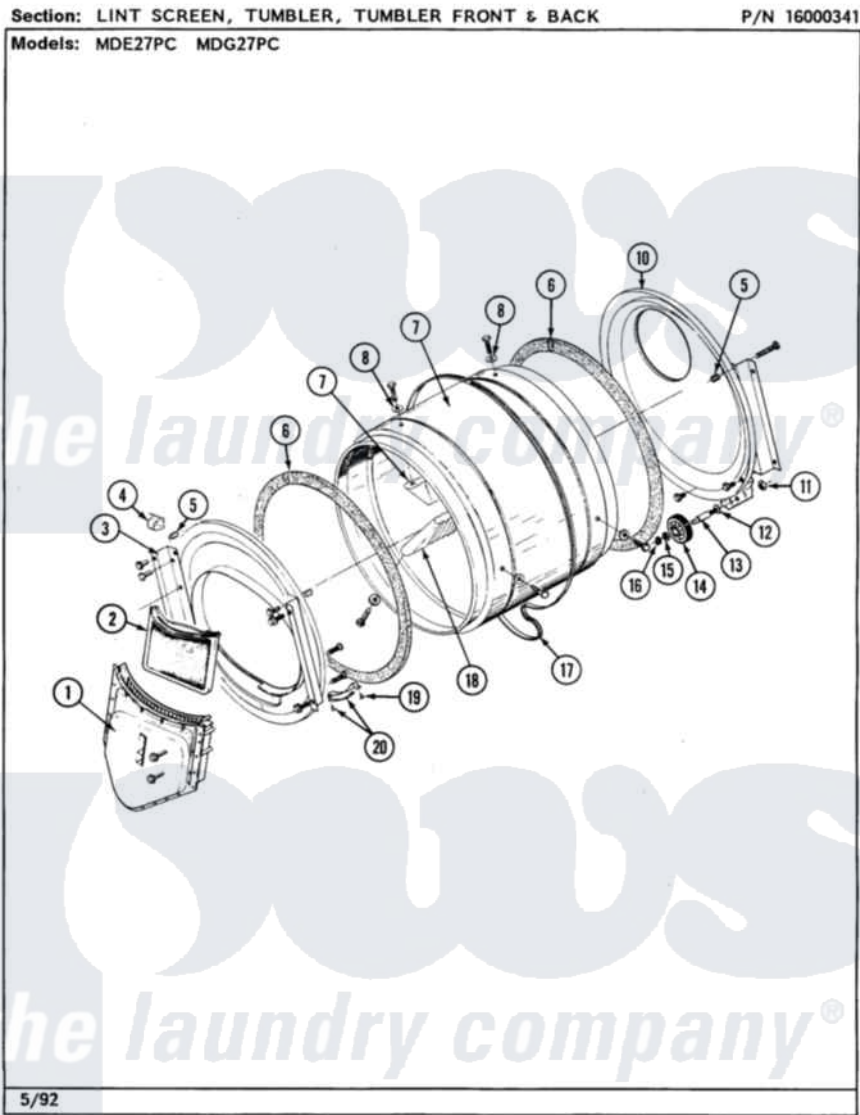

# Maytag MDG27PCABW 06 - LINT SCREEN, TUMBLER (FRONT & BACK)

16

Maytag [Commercial Maytag MDG27PCABW Dryer Parts](#) Parts Diagram 06 - LINT SCREEN, TUMBLER (FRONT & BACK)

[Click on the part number to view part](#)

Item	Original Part Number	Replaced By	Status	Part Description
001	Y307112	<a href="#">33001016</a>		Outlet Duct Assembly
"	Y314110	<a href="#">33002917</a>		Screw, No.10-16
002	307108	<a href="#">33002970</a>		Lint Filte
003	307109	<a href="#">33001179</a>		Front, Tumbler
"	<a href="#">Y313561</a>			Screw----NA
"	NLA		Not Available	SCREW
"	Y310632	<a href="#">1163839</a>		Screw
004	<a href="#">Y310376</a>			Clip, Door Switch Harness
005	NLA		Not Available	COVER, THREAD
006	<a href="#">314820</a>			Seal, Tumbler
007	314803	<a href="#">33001012</a>		Baffle
"	<a href="#">Y310759</a>			Screw, Tumbler Baffles
008	<a href="#">314158</a>			Washer, Baffle To Tumbler
009	306663		Not Available	TUMBLER W/BAFFLES
"	314802		Not Available	TUMBLER W/OUT BAFFLES

010	<a href="#">211294</a>	<a href="#">90767</a>	Screw, 0A X 3/8 Hex Washer Head Tapping
"	Y307114	<a href="#">33001178</a>	Back, Tumbler
"	Y308544	<a href="#">33001178</a>	Back, Tumbler
011	312538	<a href="#">33001443</a>	Nut, Hex
012	Y313347	<a href="#">312535</a>	Washer, Vault Mounting Brk.
013	Y312948	<a href="#">6-3129480</a>	Shaft- Tumbler
014	Y303373	<a href="#">12001541</a>	Drum Roller/Washer Assembly--W
015	<a href="#">312535</a>		Washer, Vault Mounting Brk.
016	410233	<a href="#">9703438</a>	Ring-Retrn
017	<a href="#">Y312959</a>		Poly "V" Belt For Tumbler
018	314804	<a href="#">33001004</a>	Baffle, Tall
"	<a href="#">Y310759</a>		Screw, Tumbler Baffles
019	<a href="#">210720</a>		Rivet, Bearing To Tumbler Frnt
020	<a href="#">306508</a>		Tumbler Bearing Kit ---W