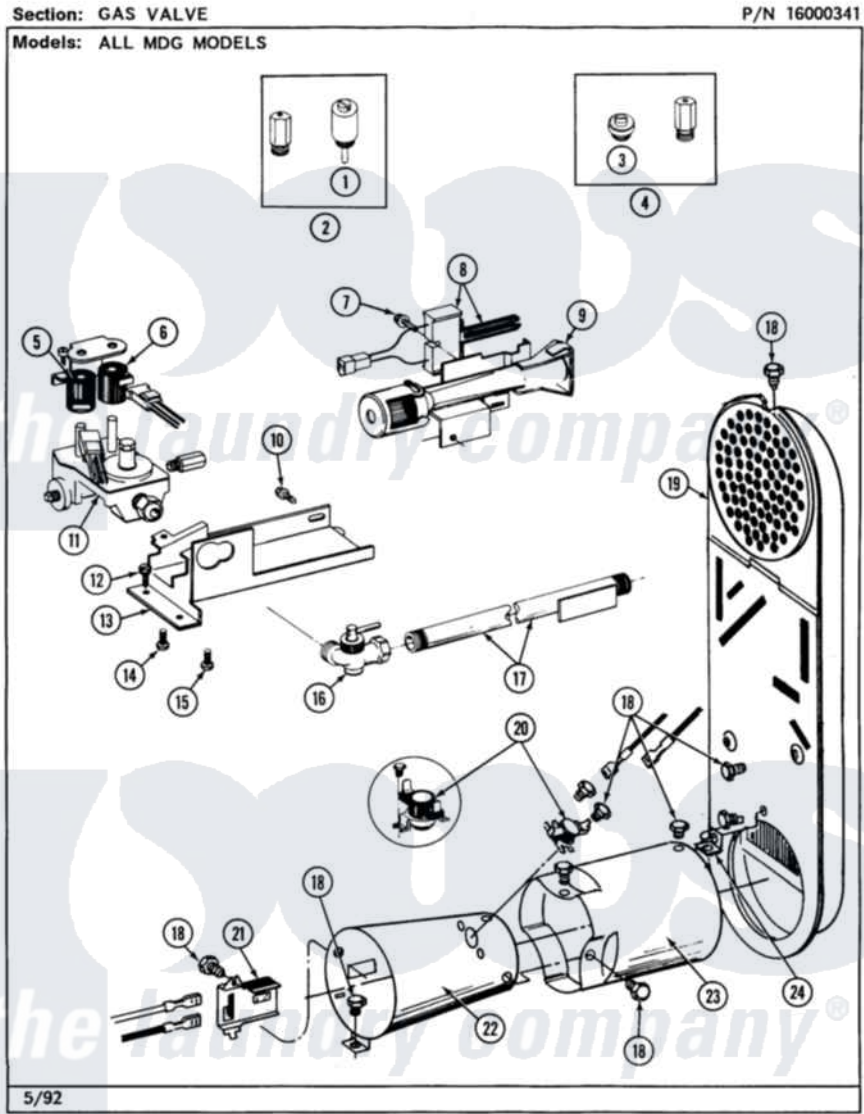

# Maytag MDG27PCABW 07 - GAS VALVE

20

Maytag [Commercial Maytag MDG27PCABW Dryer Parts](#) Parts Diagram 07 - GAS VALVE  
 Click on the part number to view part

Item	Original Part Number	Replaced By	Status	Part Description
001	306184		Not Available	PLUG, BLOCKING (LPG REGULATOR)
002	Y308378	<a href="#">W10402145</a>		LP Gas Con
003	314602	<a href="#">694424</a>		Leak, Limiter
004	Y308377		Not Available	CONVERSION KIT (LP TO NATURAL)
005	<a href="#">306106</a>			Coil, Holding And Booster--W
006	306105	<a href="#">694540</a>		Coil, 60 Hz
007	<a href="#">304971</a>			Screw Note: Screw, Igniter
008	304970	<a href="#">4391996</a>		Ignitor
009	304974	<a href="#">33002793</a>		Burner Assembly
"	Y308457	<a href="#">33002793</a>		Burner Assembly
010	Y310632	<a href="#">1163839</a>		Screw
011	<a href="#">308345</a>			Valve, Gas
012	<a href="#">Y313561</a>			Screw---NA
013	<a href="#">314566</a>			Gas Control Bracket
014	314082	<a href="#">00767</a>		Screw, 8A X 3/8 HeX Washer

014	<a href="#">J14002</a>	<a href="#">30707</a>	Head Tapping
015	<a href="#">Y313559</a>		Screw
016	<a href="#">Y303349</a>		Angle Shut-Off, Gas Valve
017	Y303383	<a href="#">33001735</a>	Pipe And Bracket Assembly Series 18 Not Needed Use Vavle
018	<a href="#">211294</a>	<a href="#">90767</a>	Screw, 8A X 3/8 HeX Washer Head Tapping
019	<a href="#">307119</a>		Duct, Inlet Assembly
"	Y308504	Not Available	INLET DUCT ASSEMBLY
020	<a href="#">305169</a>		Thermostat, Hi-Limit Gas
021	Y303377	<a href="#">338906</a>	Radiant, Sensor
022	<a href="#">Y303368</a>		Cone, Combustion
"	<a href="#">Y308548</a>		Combustion Cone Assembly
023	<a href="#">Y303841</a>		Cone, Extension
024	<a href="#">Y312890</a>		Retainer, Heater Chamber