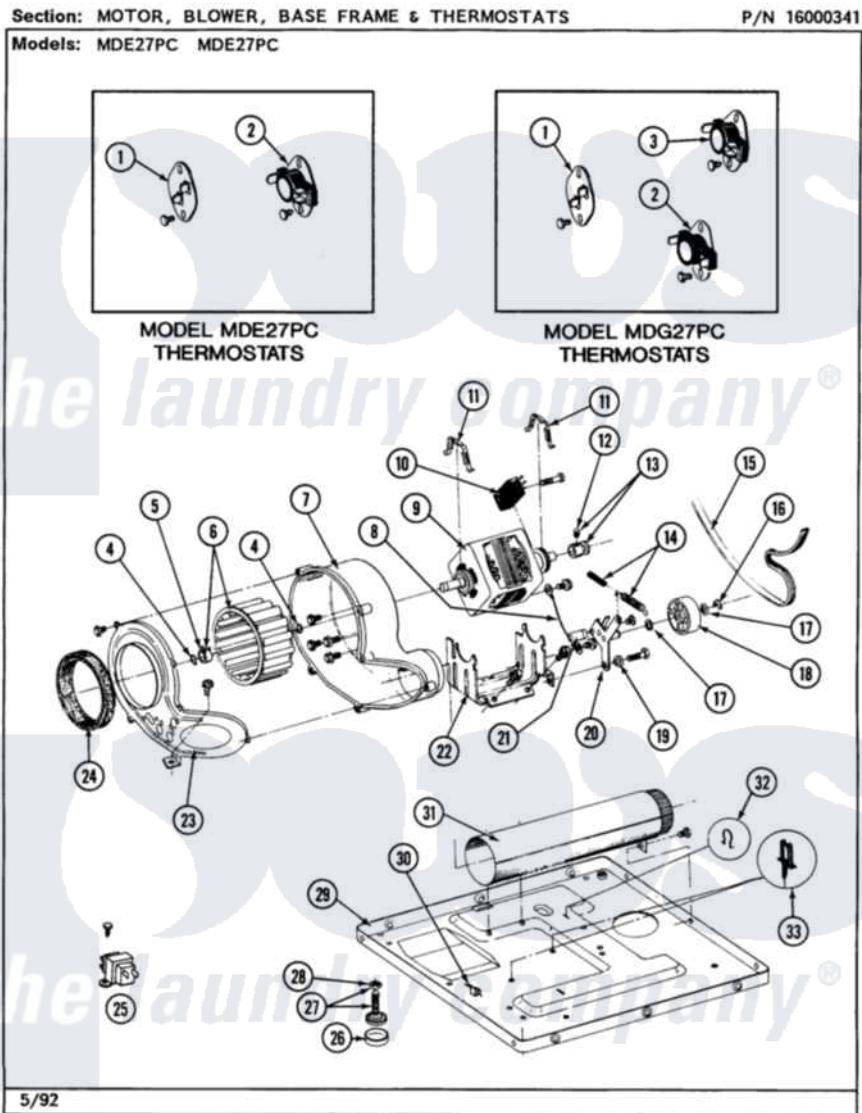

Maytag MDG27PCABW 08 - MOTOR, BLOWER, BASE FRAME & THERMOSTATS

22

Maytag [Commercial Maytag MDG27PCABW Dryer Parts](#) Parts Diagram 08 - MOTOR, BLOWER, BASE FRAME & THERMOSTATS

[Click on the part number to view part](#)

Item	Original Part Number	Replaced By	Status	Part Description
001	211294	90767		Screw, 8A X 3/8 HeX Washer Head Tapping
"	306056			Thermistor Temp. Control Part Not Used Mde/G26pc Only.
002	211294	90767		Screw, 8A X 3/8 HeX Washer Head Tapping
"	Y303391	33303391		Thermostat, Cycling
003	211294	90767		Screw, 8A X 3/8 HeX Washer Head Tapping
"	303392			Thermostat, Cycling
004	410233	9703438		Ring-Retrn
005	312967			Clamp, Blower Housing
006	Y303836			Blower Wheel Assembly And Clamp
007	Y312893			Housing, Blower
008	901220			Ground Wire
"	910343	488234		Screw 8-32 X 1/4