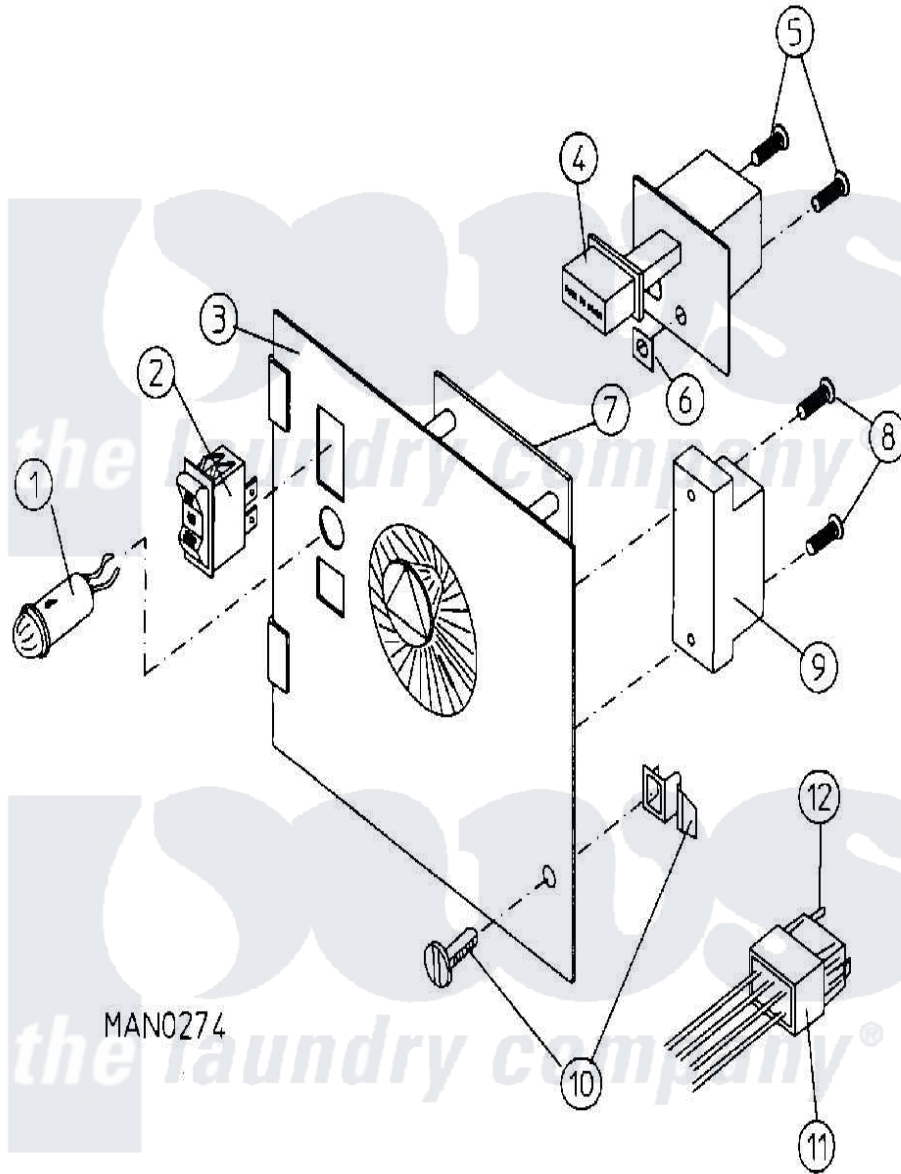

Maytag MDG30MC2AL 01 - CONTROL PANEL ASSEMBLY (MC2)

MAN0274

Maytag [Commercial Maytag MDG30MC2AL Dryer Parts](#) Parts Diagram 01 - CONTROL PANEL ASSEMBLY (MC2)
 Click on the part number to view part

Item	Original Part Number	Replaced By	Status	Part Description
000	W10124350		Not Available	ORDER PARTS FROM AMERICAN DRYER CORP AT 508-678-9000
001	A123005	W10146718		Red Indica
002	A122400	W10146713		Rocker Swi
003	A800054	W10146959		Meter Cont
"	A824020	824020		Single Met
004	A131917	W10146733		Push-To-St
005	A150207	150207		10-24 X 1
006	A154001	154001		10-24 Spee
007	A125601	125601		.25 12 Per
008	A150303	150303		4 X 3 4 P
009	A120712	120712		12 Pos Blk
010	A882541	882541		Spring Tur
011	A122602	122602		9 Pin Cmnl
012	A122700	122700		MNL Pin S
"	A122801	W10146716		Mate-N-Loc