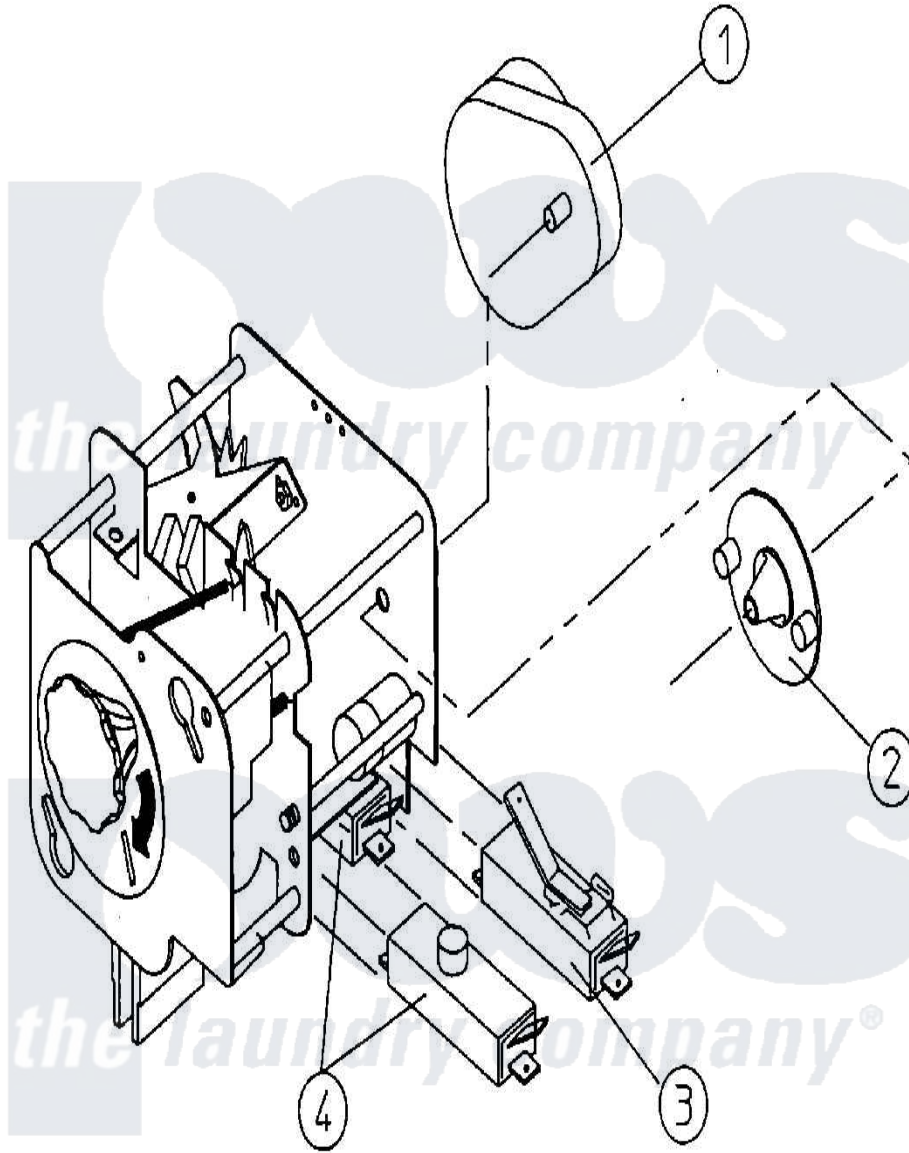

# Maytag MDG30MC2AL 02 - COIN METER (MC2)

Maytag [Commercial Maytag MDG30MC2AL Dryer Parts](#) Parts Diagram 02 - COIN METER (MC2)  
 Click on the part number to view part

Item	Original Part Number	Replaced By	Status	Part Description
000	W10124350		Not Available	ORDER PARTS FROM AMERICAN DRYER CORP AT 508-678-9000
001	A125541	<a href="#">W10149166</a>		60 MIN. 24
002	A122508		Not Available	10-POINT CAM
"	A122510		Not Available	12-POINT CAM
"	A125500	<a href="#">125500</a>		2 POINT CA
"	A125501		Not Available	3-POINT CAM (20 MIN)
"	A125502		Not Available	4-POINT CAM (15 MIN)
"	A125503	<a href="#">W10149161</a>		5 Point CA
"	A125504	<a href="#">W10149160</a>		6 Point CA
"	A125506	<a href="#">W10149159</a>		8 Point CA
"	A125507	<a href="#">W10149158</a>		9 Point CA
003	A125515	<a href="#">W10149156</a>		Pp Meter S
004	A125516	<a href="#">125516</a>		Pp Meter S