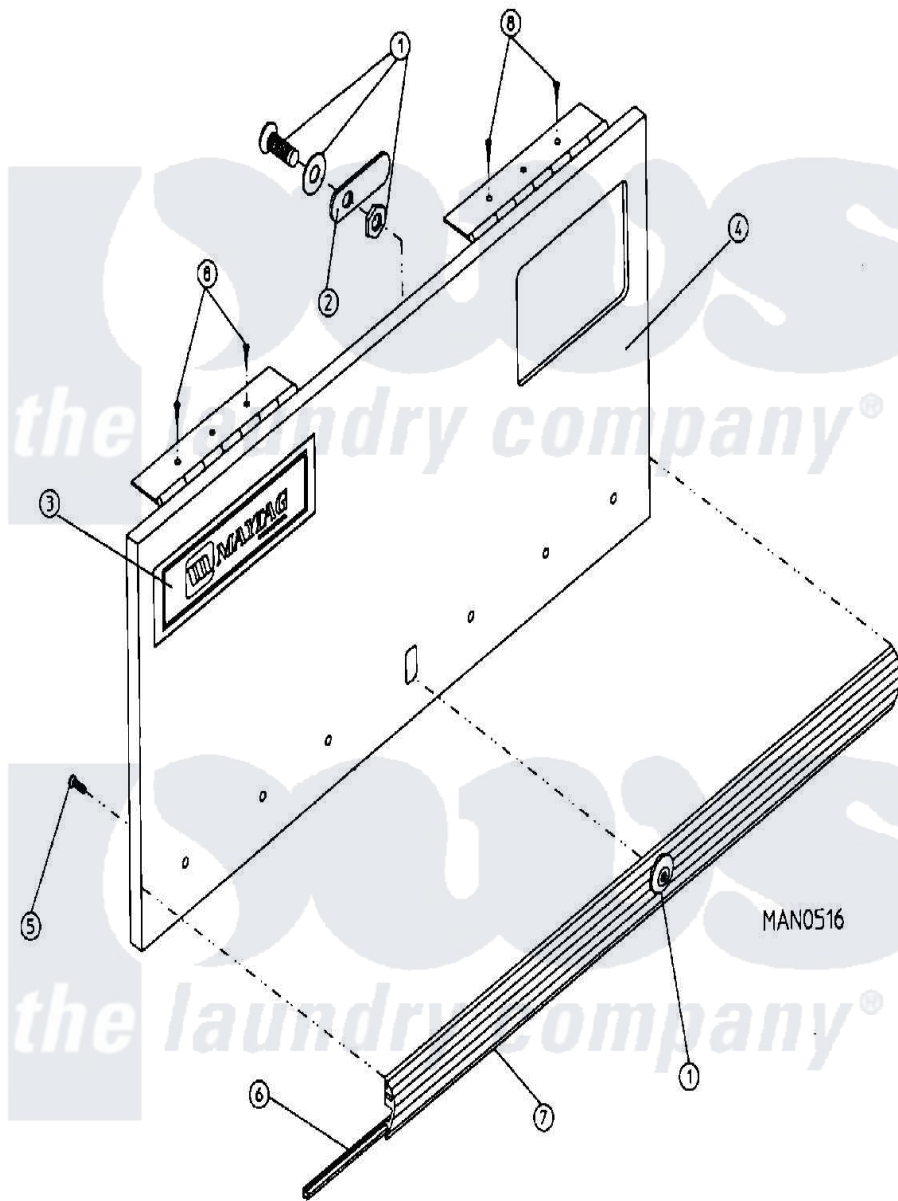

Maytag MDG30MC2AL 04 - CABINET - CONTROL DOOR ASSEMBLY (MC2)

Maytag Commercial Maytag MDG30MC2AL Dryer Parts Parts Diagram 04 - CABINET - CONTROL DOOR ASSEMBLY (MC2)

Click on the part number to view part

Item	Original Part Number	Replaced By	Status	Part Description
000	W10124350		Not Available	ORDER PARTS FROM AMERICAN DRYER CORP AT 508-678-9000
001	A160015	160015		7 8 Mk-10
"	A160104	160104		Key For Mk
002	A160016	160016		1 1 4 Str
003	A112343	112343		Maytag Log
"	A870011	W10147884		Logo Doubl
004	A800023	800023		15-30 Hi-S
005	A180200	180200		15 30 TO
006	A102307		Not Available	GASKET, TRIM BUMPER (SOLD IN FEET)
007	A150201	150201		10-32 X 1
008	A150300	5307527001		Switch