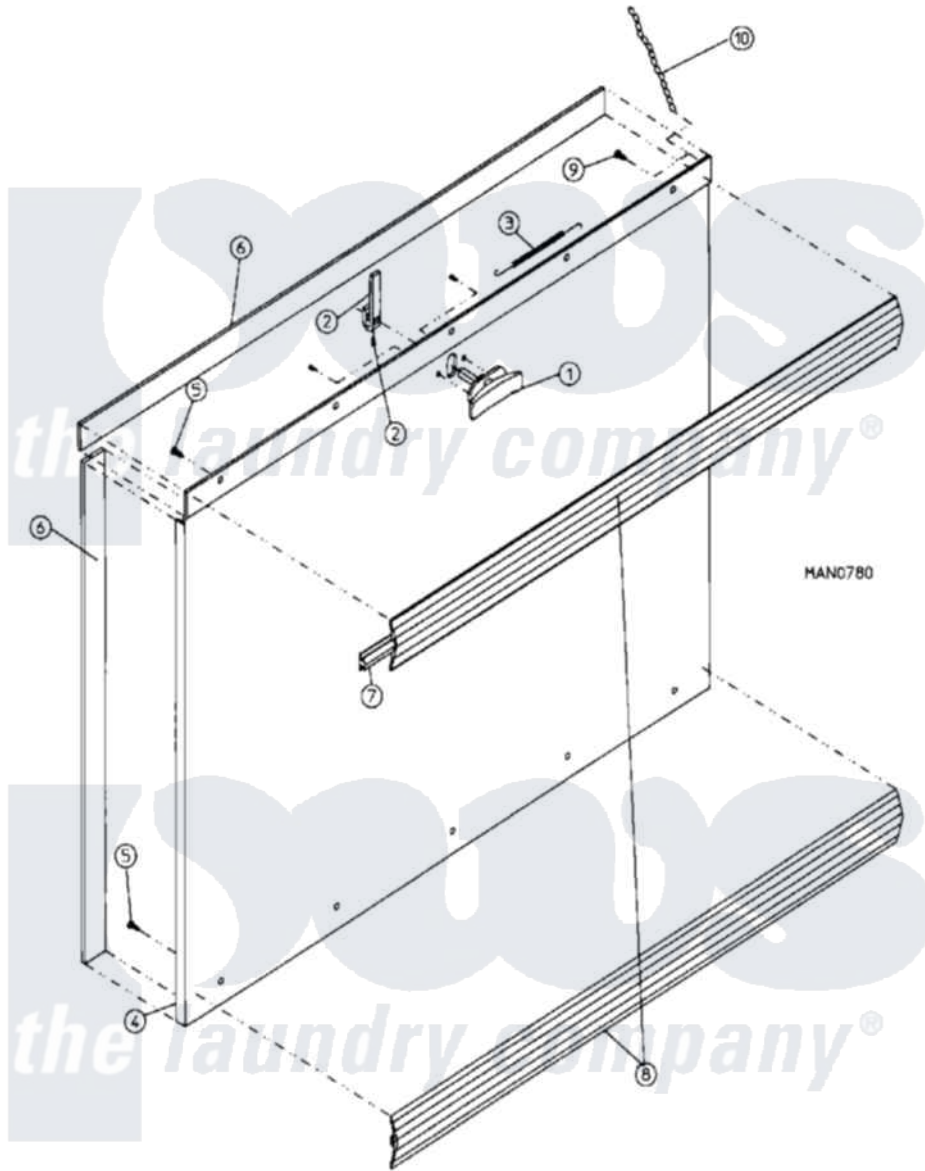

# Maytag MDG30MC2AL 06 - CABINET - LINT DOOR ASSEMBLY (MC2)

Maytag Commercial Maytag MDG30MC2AL Dryer Parts Parts Diagram 06 - CABINET - LINT DOOR ASSEMBLY (MC2)  
 Click on the part number to view part

Item	Original Part Number	Replaced By	Status	Part Description
000	W10124350		Not Available	ORDER PARTS FROM AMERICAN DRYER CORP AT 508-678-9000
001	A160001		Not Available	LOCK ASSEMBLY W/KEY
"	A160103	<a href="#">160103</a>		Key For Ad
"	A160104	<a href="#">160104</a>		Key For Mk
002	A150425	<a href="#">W10146763</a>		12-24 X 3
"	A160008	<a href="#">160008</a>		2 1/2 Str
003	A157000	<a href="#">157000</a>		SPRING-DRO
004	A800216	<a href="#">W10149260</a>		30 Drop L
"	A800233	<a href="#">W10146996</a>		30 Insul.
005	A150201	<a href="#">150201</a>		10-32 X 1
006	A117604	<a href="#">117604</a>		1 8 Thk X
007	A102307		Not Available	GASKET, TRIM BUMPER (SOLD IN FEET)
008	A180202		Not Available	TOP TRIM STRIP W/LOCK HOLE (38-1/4" LENGTH)
009	A150418	<a href="#">150418</a>		Dih 4 X .1