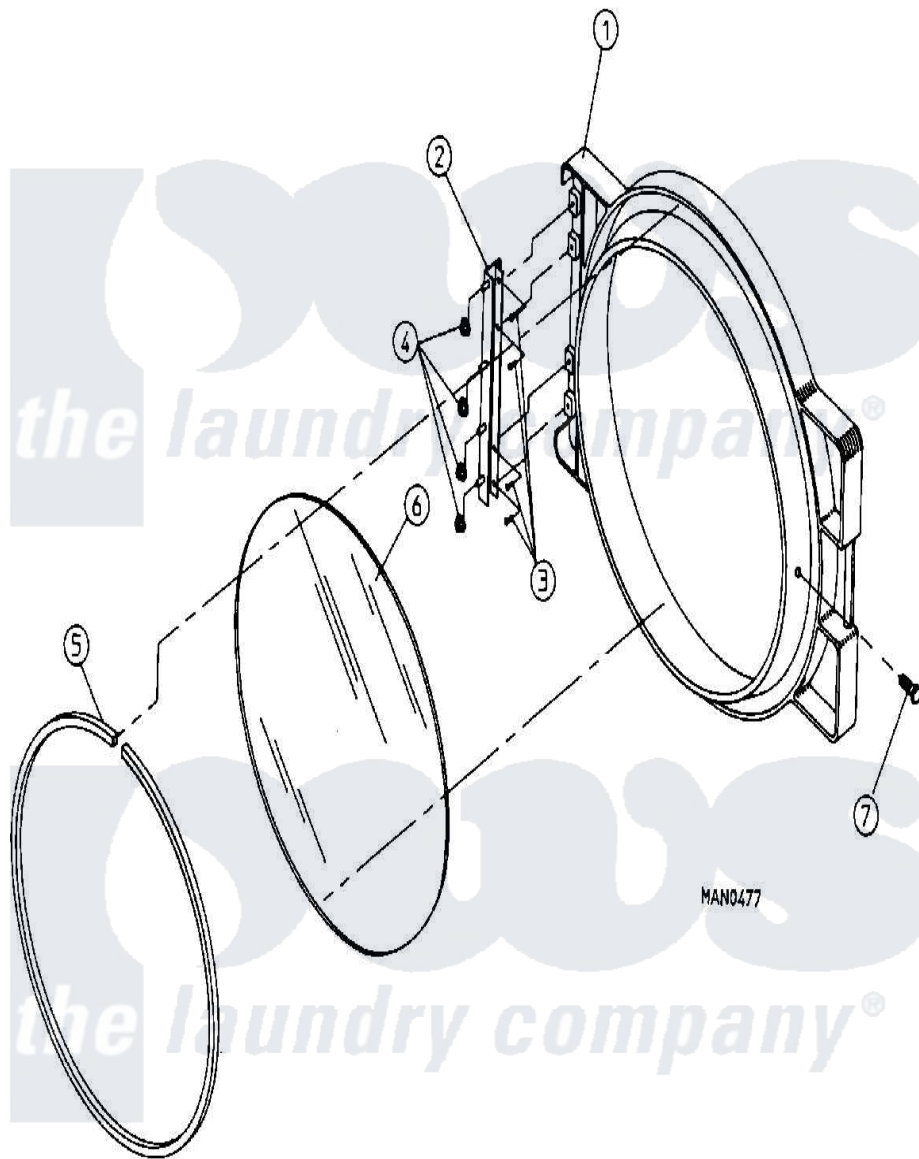

Maytag MDG30MC2AL 07 - DOOR ASSEMBLY (MC2)

Maytag [Commercial Maytag MDG30MC2AL Dryer Parts](#) Parts Diagram 07 - DOOR ASSEMBLY (MC2)
 Click on the part number to view part

Item	Original Part Number	Replaced By	Status	Part Description
000	W10124350		Not Available	ORDER PARTS FROM AMERICAN DRYER CORP AT 508-678-9000
001	A103062			Hinge Pin
"	A881421			Door Assembly Complete
"	A882963			Door Frame
002	A800448	800448		12 1 2 Ma
003	A150410	MC80MD		Elmntsurf
004	A152014	152014		1 4-20 Ser
005	A102353		Not Available	GASKET, MAIN DOOR (69-1/2")
"	A170725		Not Available	ADHESIVE, MOUNTING (GLASS AND GASKET ADHESIVE)
006	A102210	102210		20 7 16 D
"	A102212	102212		Main Door
"	A170730	170730		10.3 Oz Cl
007	A150431	150431		10x7 16 D