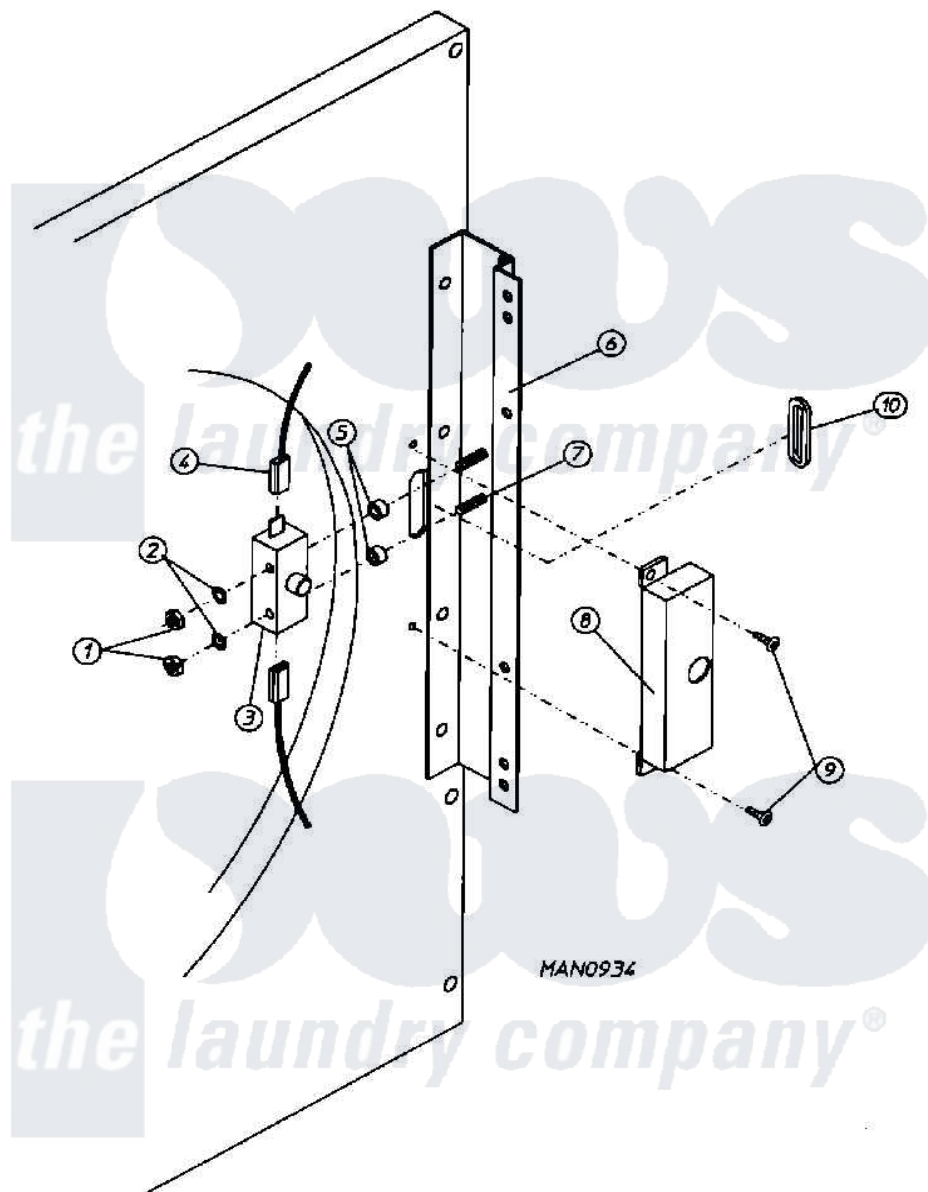

Maytag MDG30MC2AL 08 - MAIN DOOR SWITCH HOUSING (MC2)

Maytag [Commercial Maytag MDG30MC2AL Dryer Parts](#) Parts Diagram 08 - MAIN DOOR SWITCH HOUSING (MC2)
 Click on the part number to view part

Item	Original Part Number	Replaced By	Status	Part Description
000	W10124350		Not Available	ORDER PARTS FROM AMERICAN DRYER CORP AT 508-678-9000
001	A152013	152013		6-32 Hex N
002	A153008	153008		6 Split L
003	A137005	W10146741		SDS Door S
004	A121028	121028		1 4 X .032
005	A154281	154281		3 8 Stand
006	A800448	800448		12 1 2 Ma
007	A153565	153565		6-32 X 1 S
008	A313218	W10146845		MAIN DOOR
009	A150201	150201		10-32 X 1
010	A121405	121405		Rubber Gro