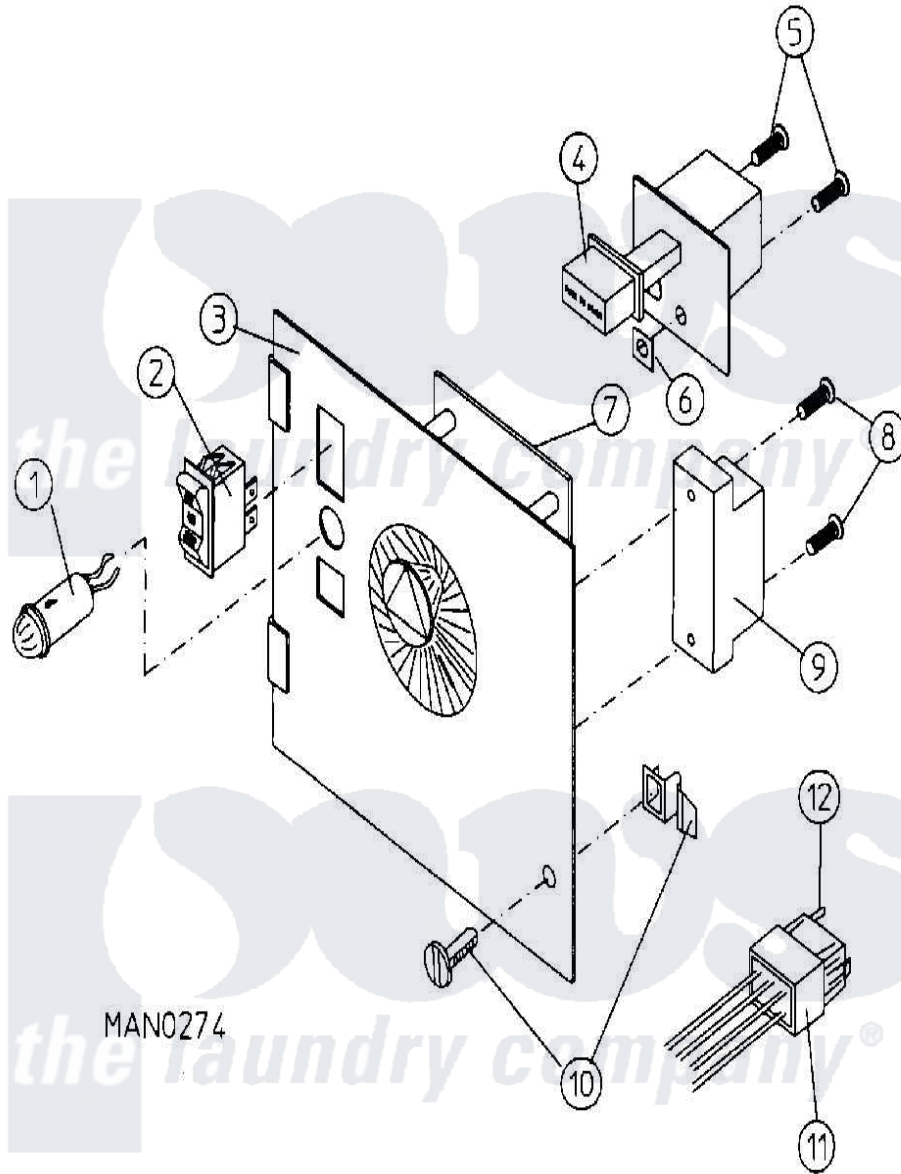

# Maytag MDG30MC2AQ 01 - CONTROL PANEL ASSEMBLY (MC2)

MAN0274

Maytag [Commercial Maytag MDG30MC2AQ Dryer Parts](#) Parts Diagram 01 - CONTROL PANEL ASSEMBLY (MC2)  
 Click on the part number to view part

Item	Original Part Number	Replaced By	Status	Part Description
000	W10124350		Not Available	ORDER PARTS FROM AMERICAN DRYER CORP AT 508-678-9000
001	A123005	<a href="#">W10146718</a>		Red Indica
002	A122400	<a href="#">W10146713</a>		Rocker Swi
003	A800054	<a href="#">W10146959</a>		Meter Cont
"	A824020	<a href="#">824020</a>		Single Met
004	A131917	<a href="#">W10146733</a>		Push-To-St
005	A150207	<a href="#">150207</a>		10-24 X 1
006	A154001	<a href="#">154001</a>		10-24 Spee
007	A125601	<a href="#">125601</a>		.25 12 Per
008	A150303	<a href="#">150303</a>		4 X 3 4 P
009	A120712	<a href="#">120712</a>		12 Pos Blk
010	A882541	<a href="#">882541</a>		Spring Tur
011	A122602	<a href="#">122602</a>		9 Pin Cmnl
012	A122700	<a href="#">122700</a>		MNL Pin S
"	A122801	<a href="#">W10146716</a>		Mate-N-Loc