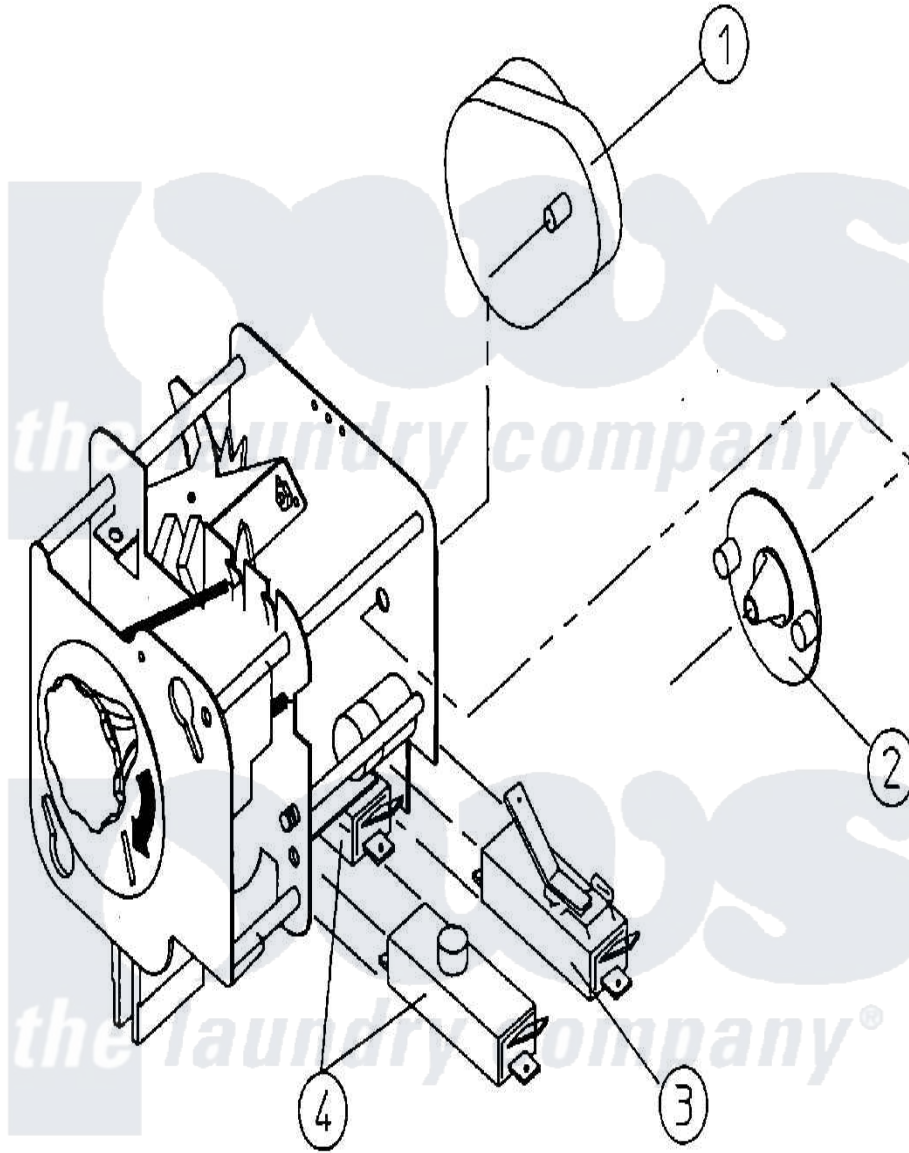

Maytag MDG30MC2AQ 02 - COIN METER (MC2)

Maytag [Commercial Maytag MDG30MC2AQ Dryer Parts](#) Parts Diagram 02 - COIN METER (MC2)
 Click on the part number to view part

Item	Original Part Number	Replaced By	Status	Part Description
000	W10124350		Not Available	ORDER PARTS FROM AMERICAN DRYER CORP AT 508-678-9000
001	A125541	W10149166		60 MIN. 24
002	A122508		Not Available	10-POINT CAM
"	A122510		Not Available	12-POINT CAM
"	A125500	125500		2 POINT CA
"	A125501		Not Available	3-POINT CAM (20 MIN)
"	A125502		Not Available	4-POINT CAM (15 MIN)
"	A125503	W10149161		5 Point CA
"	A125504	W10149160		6 Point CA
"	A125506	W10149159		8 Point CA
"	A125507	W10149158		9 Point CA
003	A125515	W10149156		Pp Meter S
004	A125516	125516		Pp Meter S