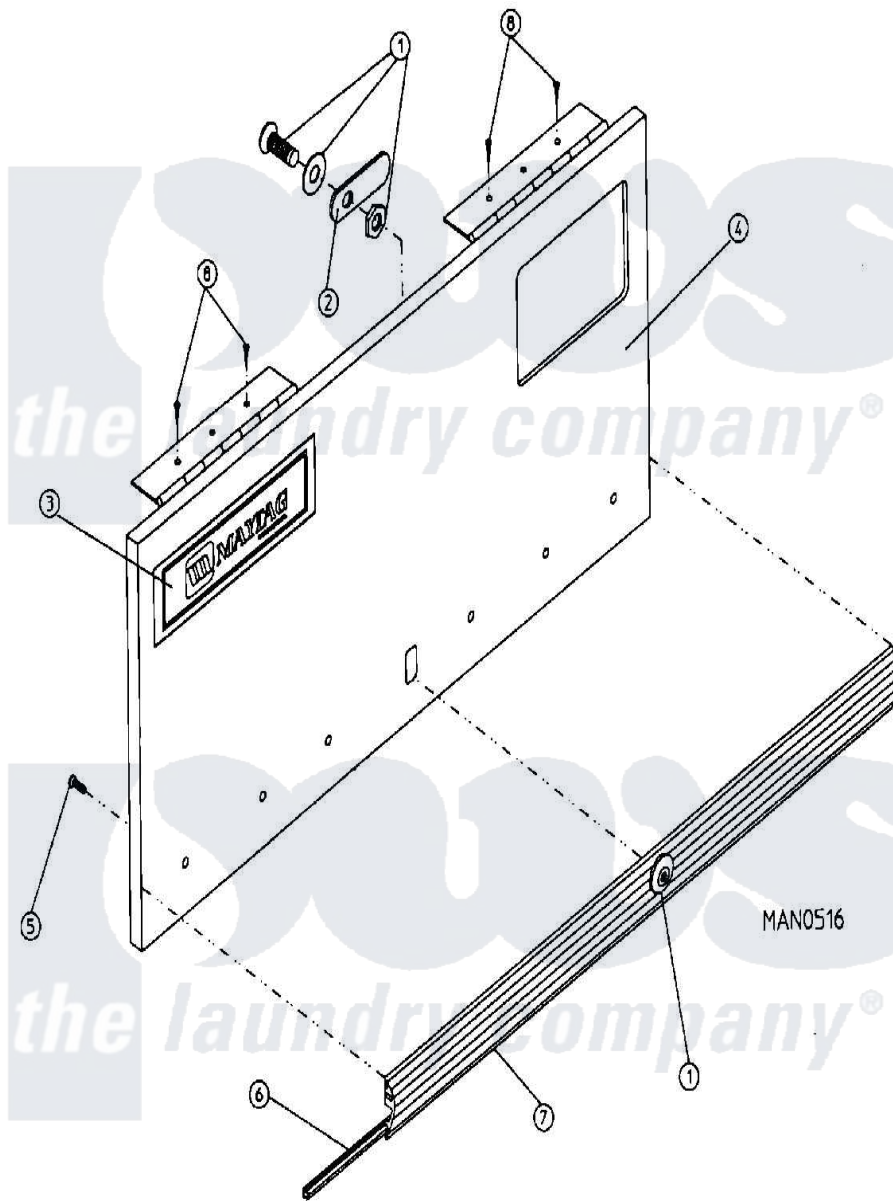

**Maytag MDG30MC2AQ 04 - CABINET - CONTROL DOOR ASSEMBLY (MC2)**

Maytag Commercial Maytag MDG30MC2AQ Dryer Parts Parts Diagram 04 - CABINET - CONTROL DOOR ASSEMBLY (MC2)

Click on the part number to view part

Item	Original Part Number	Replaced By	Status	Part Description
000	W10124350		Not Available	ORDER PARTS FROM AMERICAN DRYER CORP AT 508-678-9000
001	A160015	<a href="#">160015</a>		7 8 Mk-10
"	A160104	<a href="#">160104</a>		Key For Mk
002	A160016	<a href="#">160016</a>		1 1 4 Str
003	A112343	<a href="#">112343</a>		Maytag Log
"	A870011	<a href="#">W10147884</a>		Logo Doubl
004	A800023	<a href="#">800023</a>		15-30 Hi-S
005	A180200	<a href="#">180200</a>		15 30 TO
006	A102307		Not Available	GASKET, TRIM BUMPER (SOLD IN FEET)
007	A150201	<a href="#">150201</a>		10-32 X 1
008	A150300	<a href="#">5307527001</a>		Switch