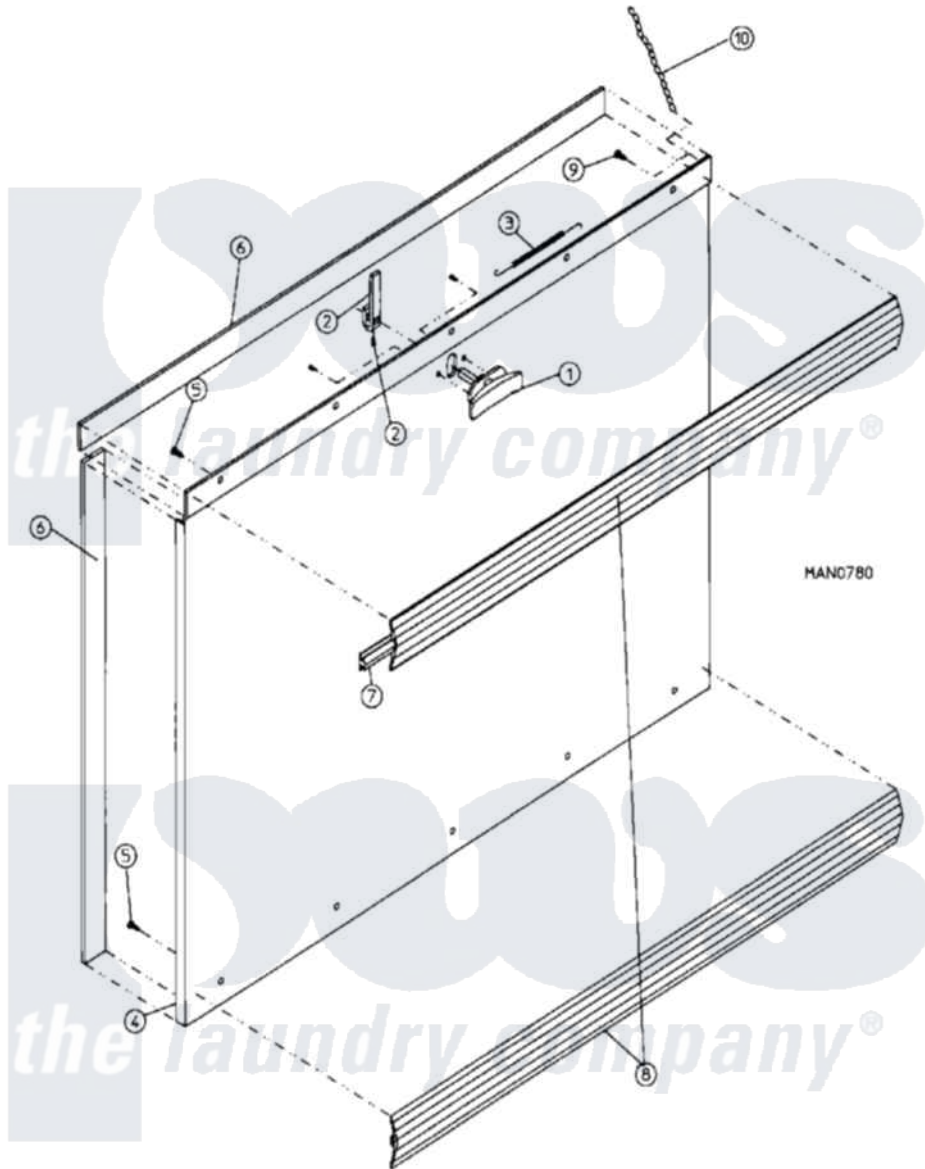

Maytag MDG30MC2AQ 06 - CABINET - LINT DOOR ASSEMBLY (MC2)

Maytag Commercial Maytag MDG30MC2AQ Dryer Parts Parts Diagram 06 - CABINET - LINT DOOR ASSEMBLY (MC2)
 Click on the part number to view part

Item	Original Part Number	Replaced By	Status	Part Description
000	W10124350		Not Available	ORDER PARTS FROM AMERICAN DRYER CORP AT 508-678-9000
001	A160001		Not Available	LOCK ASSEMBLY W/KEY
"	A160103	160103		Key For Ad
"	A160104	160104		Key For Mk
002	A150425	W10146763		12-24 X 3
"	A160008	160008		2 1/2 Str
003	A157000	157000		SPRING-DRO
004	A800216	W10149260		30 Drop L
"	A800233	W10146996		30 Insul.
005	A150201	150201		10-32 X 1
006	A117604	117604		1 8 Thk X
007	A102307		Not Available	GASKET, TRIM BUMPER (SOLD IN FEET)
008	A180202		Not Available	TOP TRIM STRIP W/LOCK HOLE (38-1/4" LENGTH)
009	A150418	150418		Dih 4 X .1