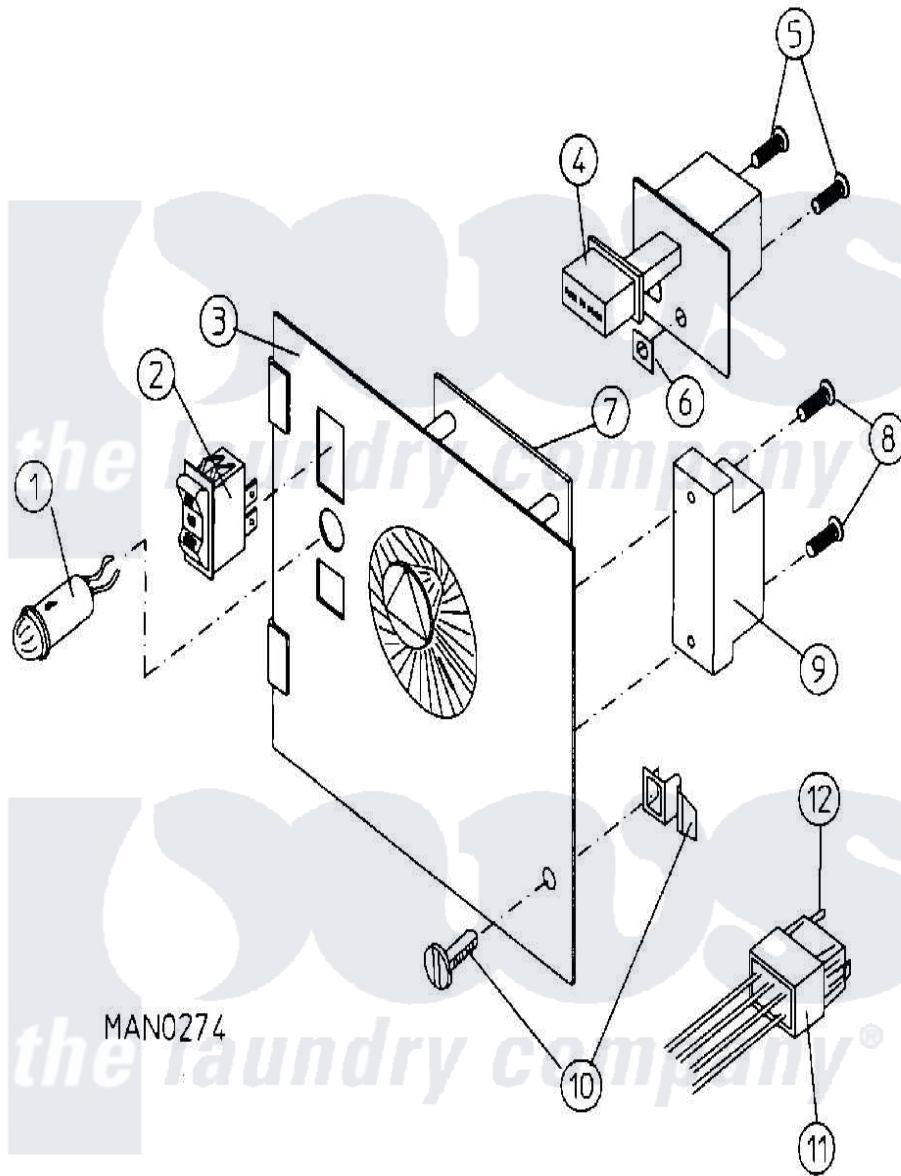

Maytag MDG30MC2AW 01 - CONTROL PANEL ASSEMBLY (MC2)

Maytag [Commercial Maytag MDG30MC2AW Dryer Parts](#) Parts Diagram 01 - CONTROL PANEL ASSEMBLY (MC2)
 Click on the part number to view part

Item	Original Part Number	Replaced By	Status	Part Description
000	W10124350		Not Available	ORDER PARTS FROM AMERICAN DRYER CORP AT 508-678-9000
001	A123005	W10146718		Red Indica
002	A122400	W10146713		Rocker Swi
003	A800054	W10146959		Meter Cont
"	A824020	824020		Single Met
004	A131917	W10146733		Push-To-St
005	A150207	150207		10-24 X 1
006	A154001	154001		10-24 Spee
007	A125601	125601		.25 12 Per
008	A150303	150303		4 X 3 4 P
009	A120712	120712		12 Pos Blk
010	A882541	882541		Spring Tur
011	A122602	122602		9 Pin Cmnl
012	A122700	122700		MNL Pin S
"	A122801	W10146716		Mate-N-Loc